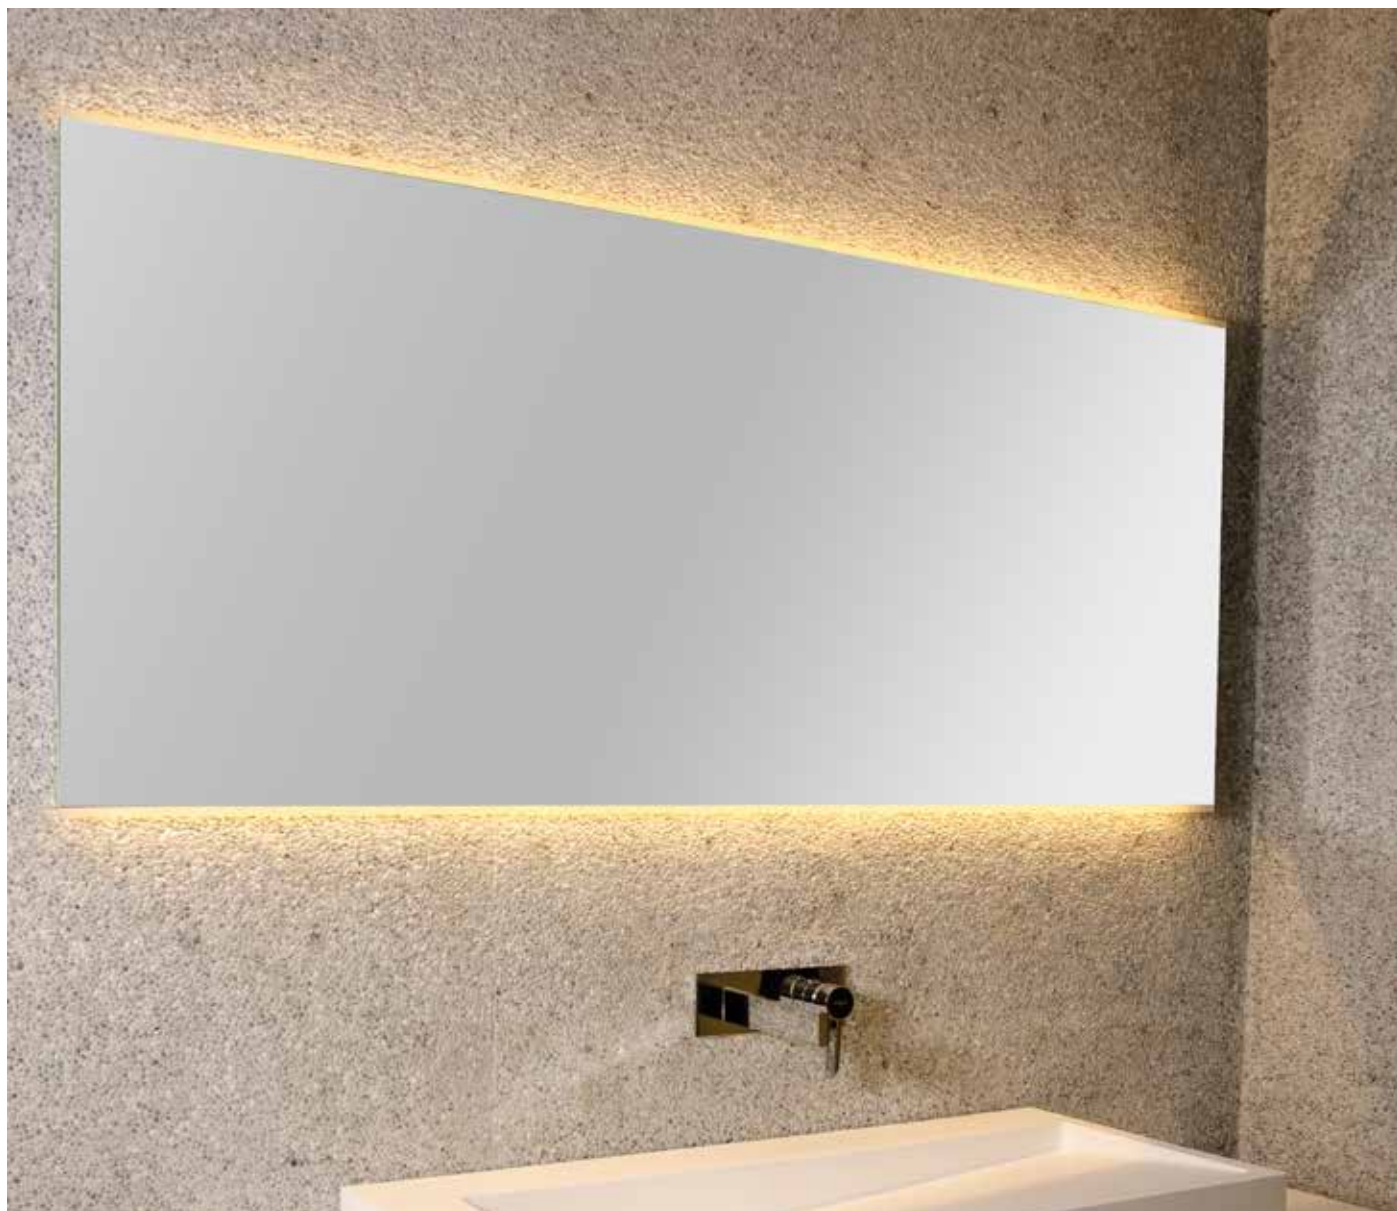

Metreaux
Illuminated LED Mirror
with Back Lighting
with Frosting at Top and Bottom Edges
with Metal Frame
Mains Operated, 220-240V - Unswitched

600 x 700 mm
Code: BDR-MET-060-FG

1000 x 700 mm
Code: BDR-MET-100-FG

1200 x 700 mm
Code: BDR-MET-120-FG

1600 x 700 mm
Code: BDR-MET-160-FG

1800 x 700 mm
Code: BDR-MET-180-FG