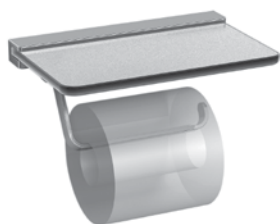

Design Line Shower Seat
Aluminium Chrome Plated
370 x 370 x 480 mm

Black/Chrome
Code: BDA-AQU-152-A-BK

White/Chrome
Code: BDA-AQU-152-A-WH

Conforms to BS EN 12520:2010

Bottle Opener
40 x 96 x 34 mm
Code: BDA-HOT-903-B-CP