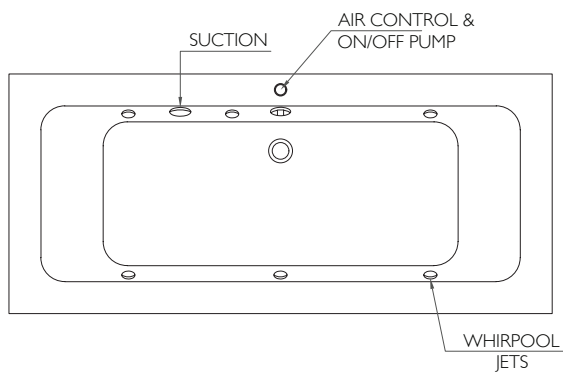

PNEUMATIC WHIRLPOOL SYSTEMS

System 6A - Standard Whirlpool
6 Self-Cleaning Whirlpool Jets, Pneumatic Control Switch