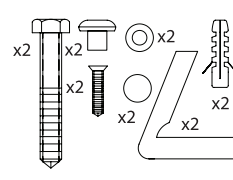

Universal Fixing Kit Type One
with L Bracket
For WC, Bidet and Pedestal

BFK-UN11-KIT