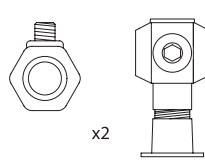

Side Fixing Kit
For Wall Hung WC and Bidet

BFK-UN114-KIT