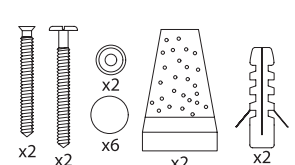

Universal Fixing Kit Type 4
For selected WC and Bidet

BFK-UN112-KIT