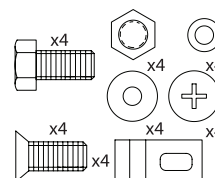

White

Cube Square
Undercounter Wash Basin
with Overflow
405 x 405 x 190 mm

BDS-CUB-104611-A-WH

White

Undercounter Basin Fixing Kit

[Required for use with
Undercounter Basins]

BFK-UCNT-KIT

FURNITURE & SANITARYWARE