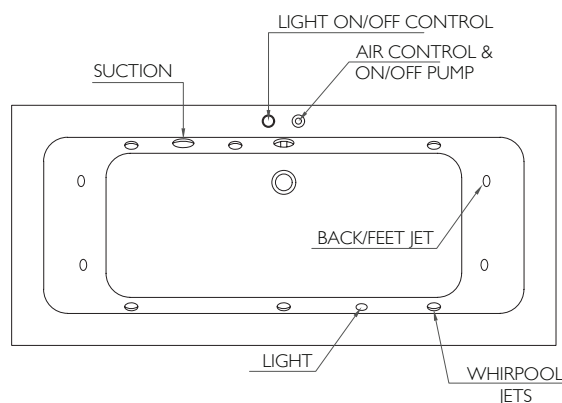

Leg Set

BDB-LEG-A540-A-BK

Black

PNEUMATIC WHIRLPOOL SYSTEMS

System 6A - Standard Whirlpool
6 Self-Cleaning Whirlpool Jets, Pneumatic Control Switch

System 6B - Deluxe Whirlpool
6 Self-Cleaning Whirlpool Jets, Pneumatic Control Switch, 2 Back & 2 Feet Jets, Underwater Lighting