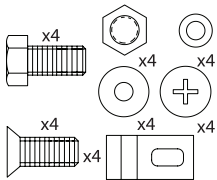

FIXING KITS

Undercounter Basin Fixing Kit
For Undercounter Basin

BFK-UCNT-KIT