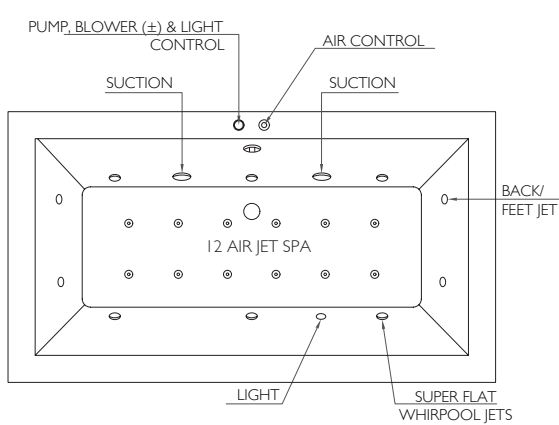

ELECTRONIC WHIRLPOOL SYSTEMS

System 6ESF - Super Deluxe SPA
6 Self-Cleaning Super Flat Whirlpool Jets,
Electronic Control Switch, 2 Back & 2 Feet Jets,
Underwater Lighting, 12 Spa Air Jets
on Bath Tub Base