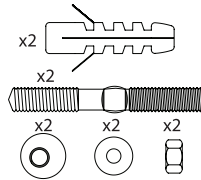

Wash Basin Fixing Kit
For Wall Mounted Wash Basin

BFK-BASIN-KIT