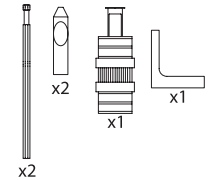

Concealed Bottom Fixing Kit
For Use with Concealed WC/Bidet
Frame

For selected Wall Hung WC and
Bidet

BFK-UN110-KIT