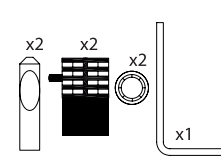

Side Fixing Kit
for Use with Concealed
WC/ Bidet Frame

For selected Wall Hung WC
and Bidet

BFK-UN15-KIT