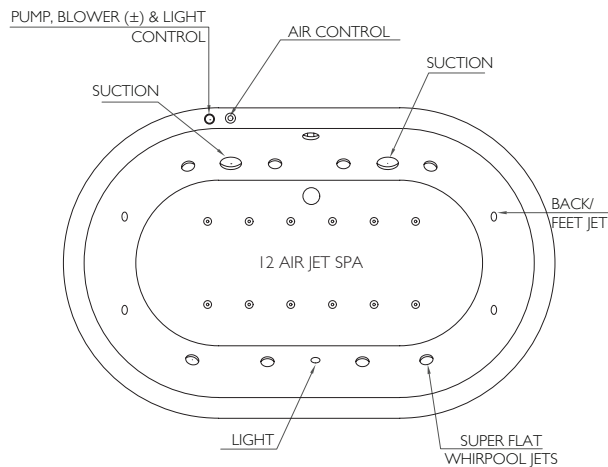

System 8ESF - Deluxe SPA
8 Self-Cleaning Super Flat Whirlpool Jets,
Electronic Control Switch, 2 Back & 2 Feet Jets,
Underwater Lighting, 12 SPA Air Jets