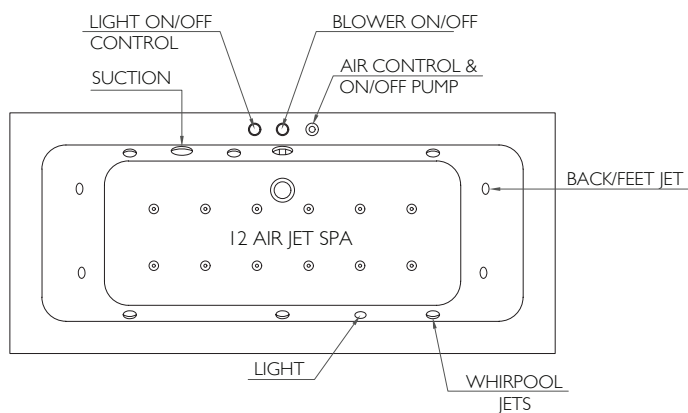

Leg Set

BDB-LEG-A540-A-BK

Black

PNEUMATIC WHIRLPOOL SYSTEMS

System 6A - Standard Whirlpool
6 Self-Cleaning Whirlpool Jets, Pneumatic Control Switch

System 6B - Deluxe Whirlpool
6 Self-Cleaning Whirlpool Jets, Pneumatic Control Switch, 2 Back & 2 Feet Jets, Underwater Lighting