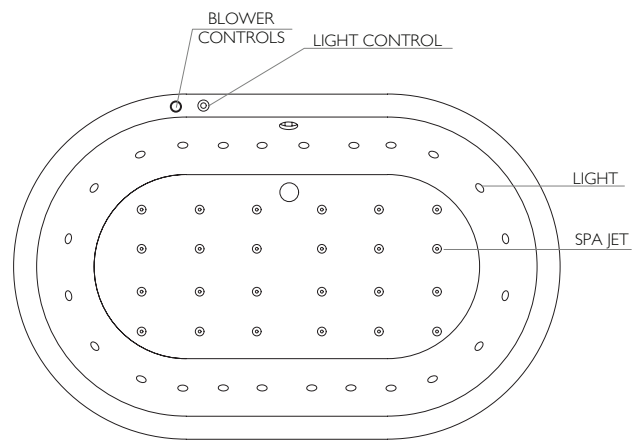

System LUXSPA - Luxury SPA
Luxury Spa System with 24 Spa Air Jets and 24
Cromotherapy Lights, with Electronic
Touch Controls