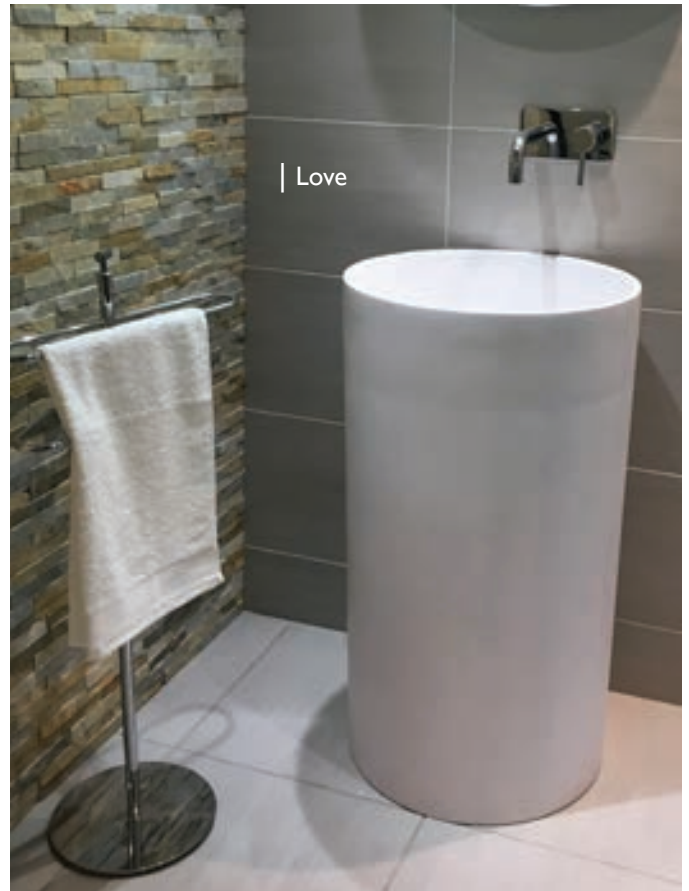

BAGNOTEC

pure stone . pure design

Finish:

WH
White