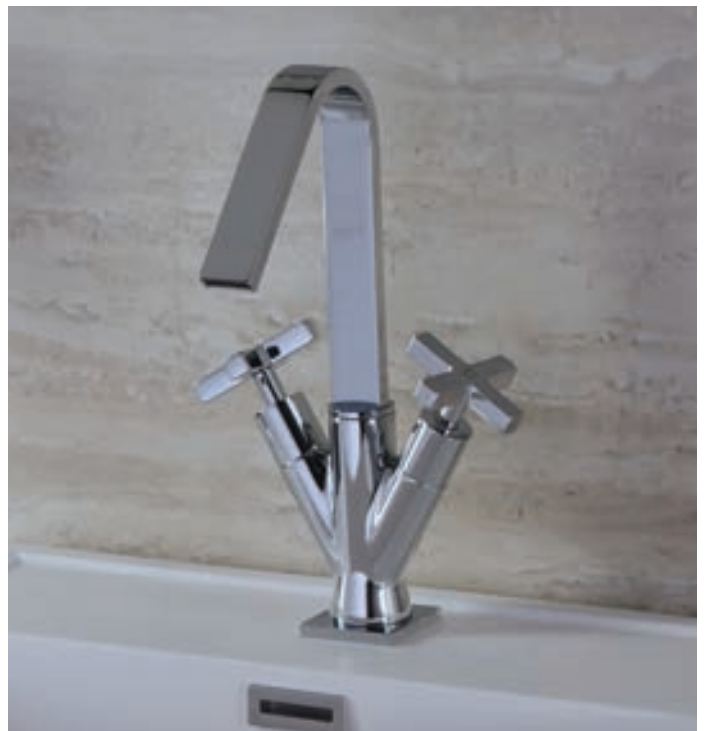

Finish:

CP
Chrome

recommended accessories Corsair (Pages 110-112)

Discover more at www.bagnodesignlondon.com