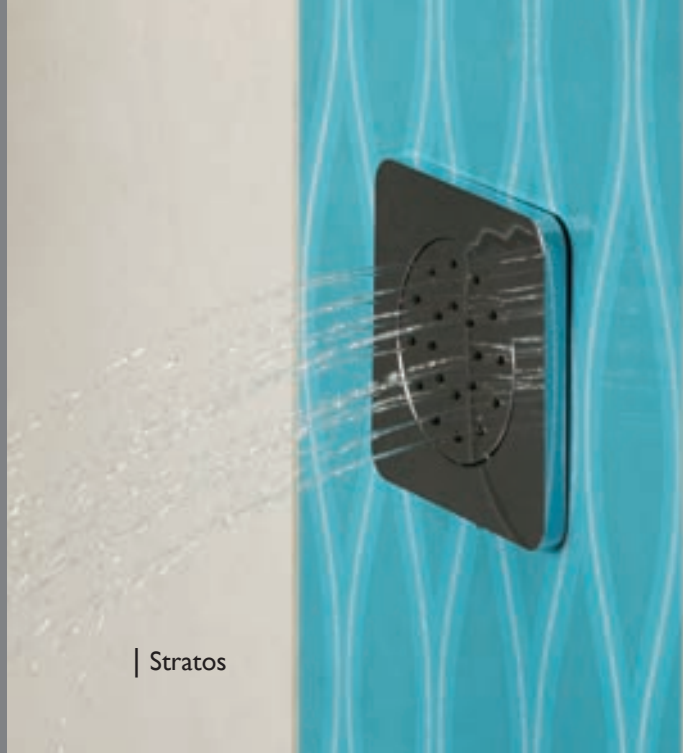

BODY SPRAY & SHOWER ACCESSORIES

| Stratos

Stratos

Concealed Adjustable Body Spray with 1/2" Connection with Built-In Counter Box
135 x 135 x 89.5 mm
(Maximum 2 Body Sprays per Mixer)

Min. Operating Pressure 1.5 bar MP
One Spray

Min. Operating Pressure 2.0 bar HP
Two Sprays

BDD-STR-560-CP

Chrome

Options Round

Wall Outlet
1/2" x 1/2"

BDP-OPT-602-

Chrome
Brushed Nickel
Gold
Anthracite
Matt Black

Smooth

Shower Outlet
1/2" x 1/2"

BDP-SMO-OUT42-A-

Chrome
Brushed Nickel

Princess Nouveau

Shower Outlet
1/2" x 1/2"

BDP-PRI-OUT12-A-

Chrome
Bronze
Brushed Nickel
Gold
Brushed Copper
Polished Nickel

Shower Bracket

EBI-ELE-BRACKET ONLY

Chrome

Shower Hose
1500 mm

BDD-SHW-HO1150-A-

Chrome
Bronze
Brushed Nickel
Gold
Brushed Copper
Polished Nickel

Shower Hose
1250 mm

BDD-HOSE-202-

Chrome
Brushed Nickel
Gold

Anti-Scald Device for Shower
Thermostatic Temperature Detector
Automatically Closes when Water
Temperature Exceeds 48°C

AQP-ECO-580-

Chrome
Brushed Nickel