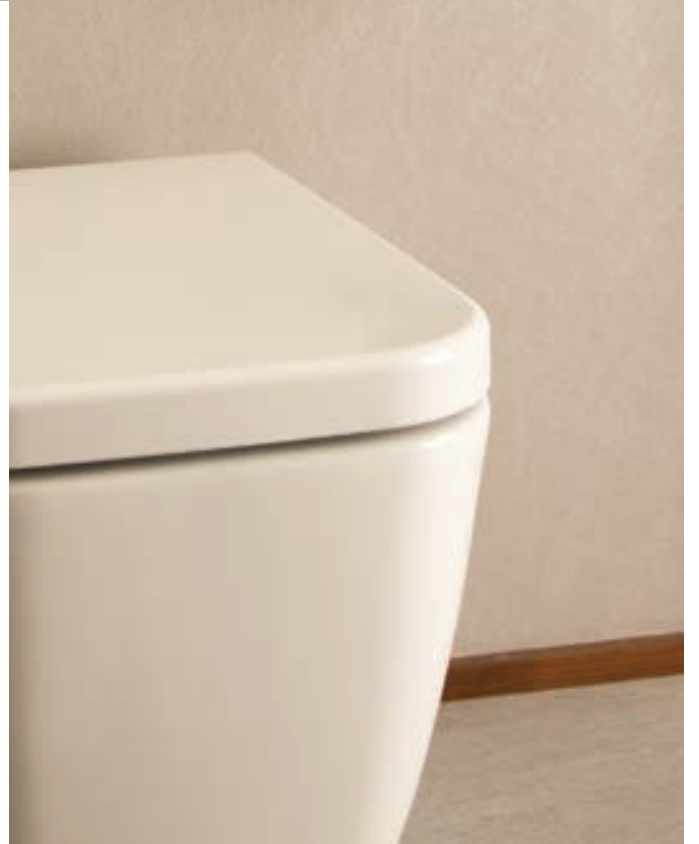

Finishes:

Concealed Cisterns on Page 151

Discover more at www.bagnodesignlondon.com