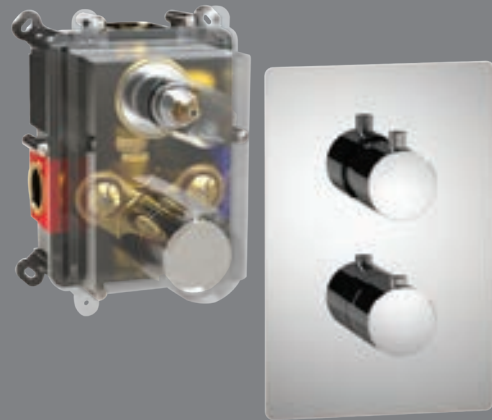

BDM-PAL-T401-EXP-CP

Chrome

Finish:

CP
Chrome

THERMOSTATIC MIXERS

The BAGNODESIGN Fitzrovia and Hoxton thermostatic mixers are all supplied with the new 'Easy Install' installation box which offers: Solid Wall or Dry Wall installations, Sealed installation box, Full access box allowing for full valve removal for maintenance, Colour coded water entry points and Min-Max installation depth markings.