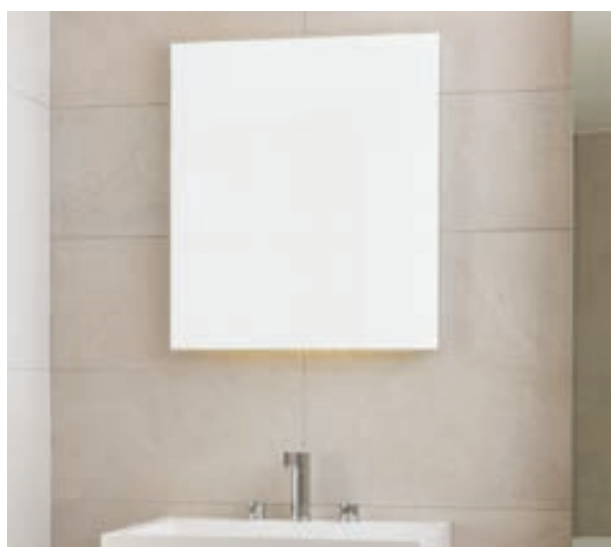

BDR-URB-RO-050-FG  
BDR-URB-RO-075-FG

Dia. 500 mm  
Dia. 700 mm

**Metreaux**  
Illuminated LED Mirror  
with Back Lighting  
with Frosting at Long Edges  
Mains Operated, 220-240V, IP44

BDR-MET-050-FG	500 x 700 mm
BDR-MET-060-FG	600 x 700 mm
BDR-MET-070-FG	700 x 700 mm
BDR-MET-100-FG	1000 x 700 mm
BDR-MET-120-FG	1200 x 700 mm
BDR-MET-140-FG	1400 x 700 mm
BDR-MET-160-FG	1600 x 700 mm
BDR-MET-180-FG	1800 x 700 mm