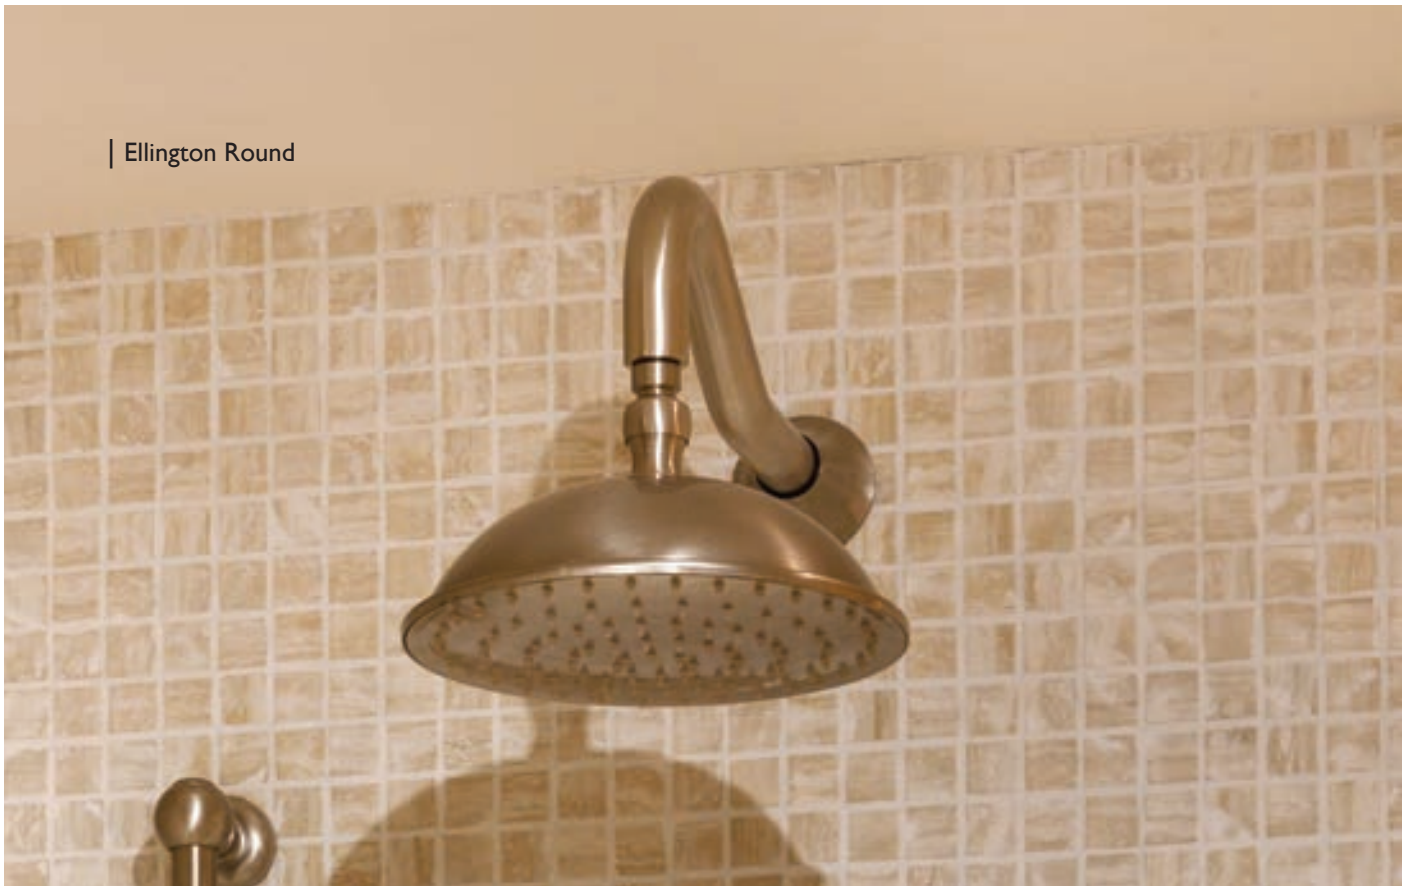

| Ellington Round

Ellington Bell
Bell Shower Head
with 1/2" Connection
with Anticalk Jets
Dia. 230 x 225 mm
Min. Operating Pressure 1.0 bar MP

Ellington Round
Round Shower Head
with 1/2" Connection
with Anticalk Jets
Dia. 230 x 130 mm
Min. Operating Pressure 1.0 bar MP

BDD-BLO-510-CP
BDD-BLO-510-BZ
BDD-BLO-510-NB
BDD-BLO-510-GD
BDD-BLO-510-CR
BDD-BLO-510-PN

Chrome
Bronze
Brushed Nickel
Gold
Brushed Copper
Polished Nickel

BDD-BLO-511-CP
BDD-BLO-511-BZ
BDD-BLO-511-NB
BDD-BLO-511-GD
BDD-BLO-511-CR
BDD-BLO-511-PN

Chrome
Bronze
Brushed Nickel
Gold
Brushed Copper
Polished Nickel

Options Round
Shower Head
with 1/2" Connection
Dia. 100 mm
Min. Operating Pressure 0.5 bar LP

Biarritz
Shower Head with Arm
with 1/2" Connection
Soft Clean Nozzles
Dia. 230 mm
with 300 mm Arm
Min. Operating Pressure 0.5 bar LP

BDD-OPT-512-CP
BDD-OPT-512-NB
BDD-OPT-512-GD
BDD-OPT-512-CR
BDD-OPT-512-AN

Chrome
Brushed Nickel
Gold
Brushed Copper
Anthracite

BDD-BIA-552-CP
BDD-BIA-552-NB
BDD-BIA-552-GD

Chrome
Brushed Nickel
Gold

Shower Arms - Page 128

FINISHES:

Chrome

Bronze

Brushed
Nickel

Gold

Brushed
Copper

Polished
Nickel