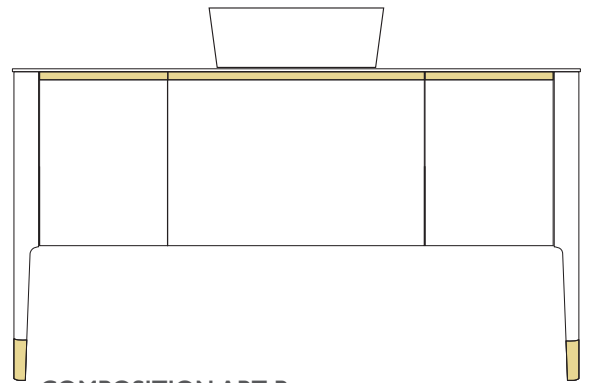

FINISHES:

Gloss White

Gloss Black

Gloss Turquoise

Mahogany

SUGGESTED COMBINATIONS FOR ART COUNTERTOP BASINS,  
COUNTERTOPS AND VANITY BASIN UNITS

**COMPOSITION ART A**

Basin: 600 mm, Countertop: 860 mm,  
Vanity Unit: 700 mm, Leg Set: 70 mm (2)