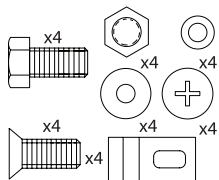

Undercounter Basin Fixing Kit
For Undercounter Basin

BFK-UCNT-KIT

Grey