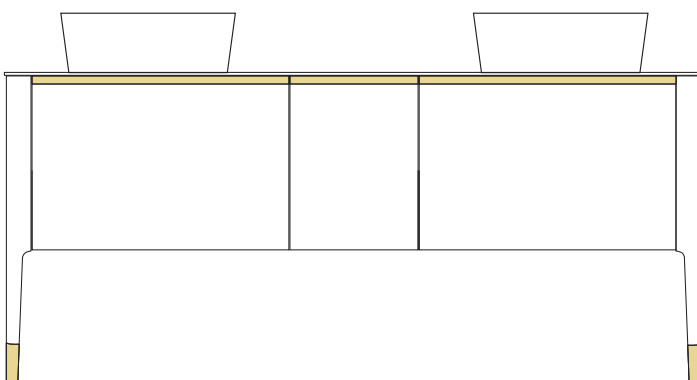

COMPOSITION ART E

Basin: 600 mm (2x), Countertop: 1910 mm,
Vanity Unit: 700 + 350 + 700 mm, Leg Set: 70 mm (2)