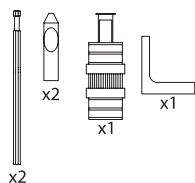

BFK-UNII0-KIT