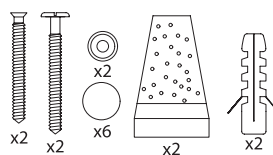

Concealed Bottom Fixing Kit
For Use with Concealed WC/ Bidet
Frame
For selected Wall Hung WC and Bidet

Universal Fixing Kit Type 4
For selected WC and Bidet

BFK-UNII2-KIT

Aquaeco
Fixing Bolt Covers

AQE-UNIII-KIT

Chrome