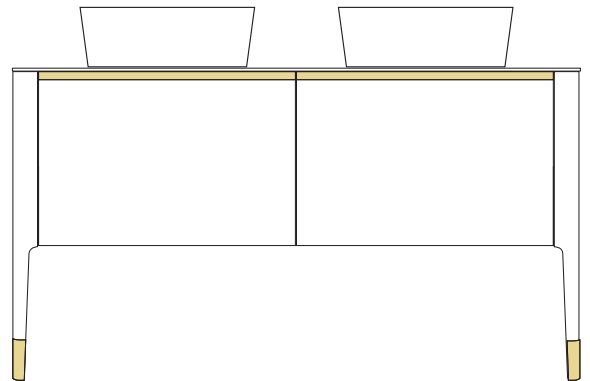

COMPOSITION ART D

Basin: 600 mm (2x), Countertop: 1560 mm,
Vanity Unit: 700 + 700 mm, Leg Set: 70 mm (2)