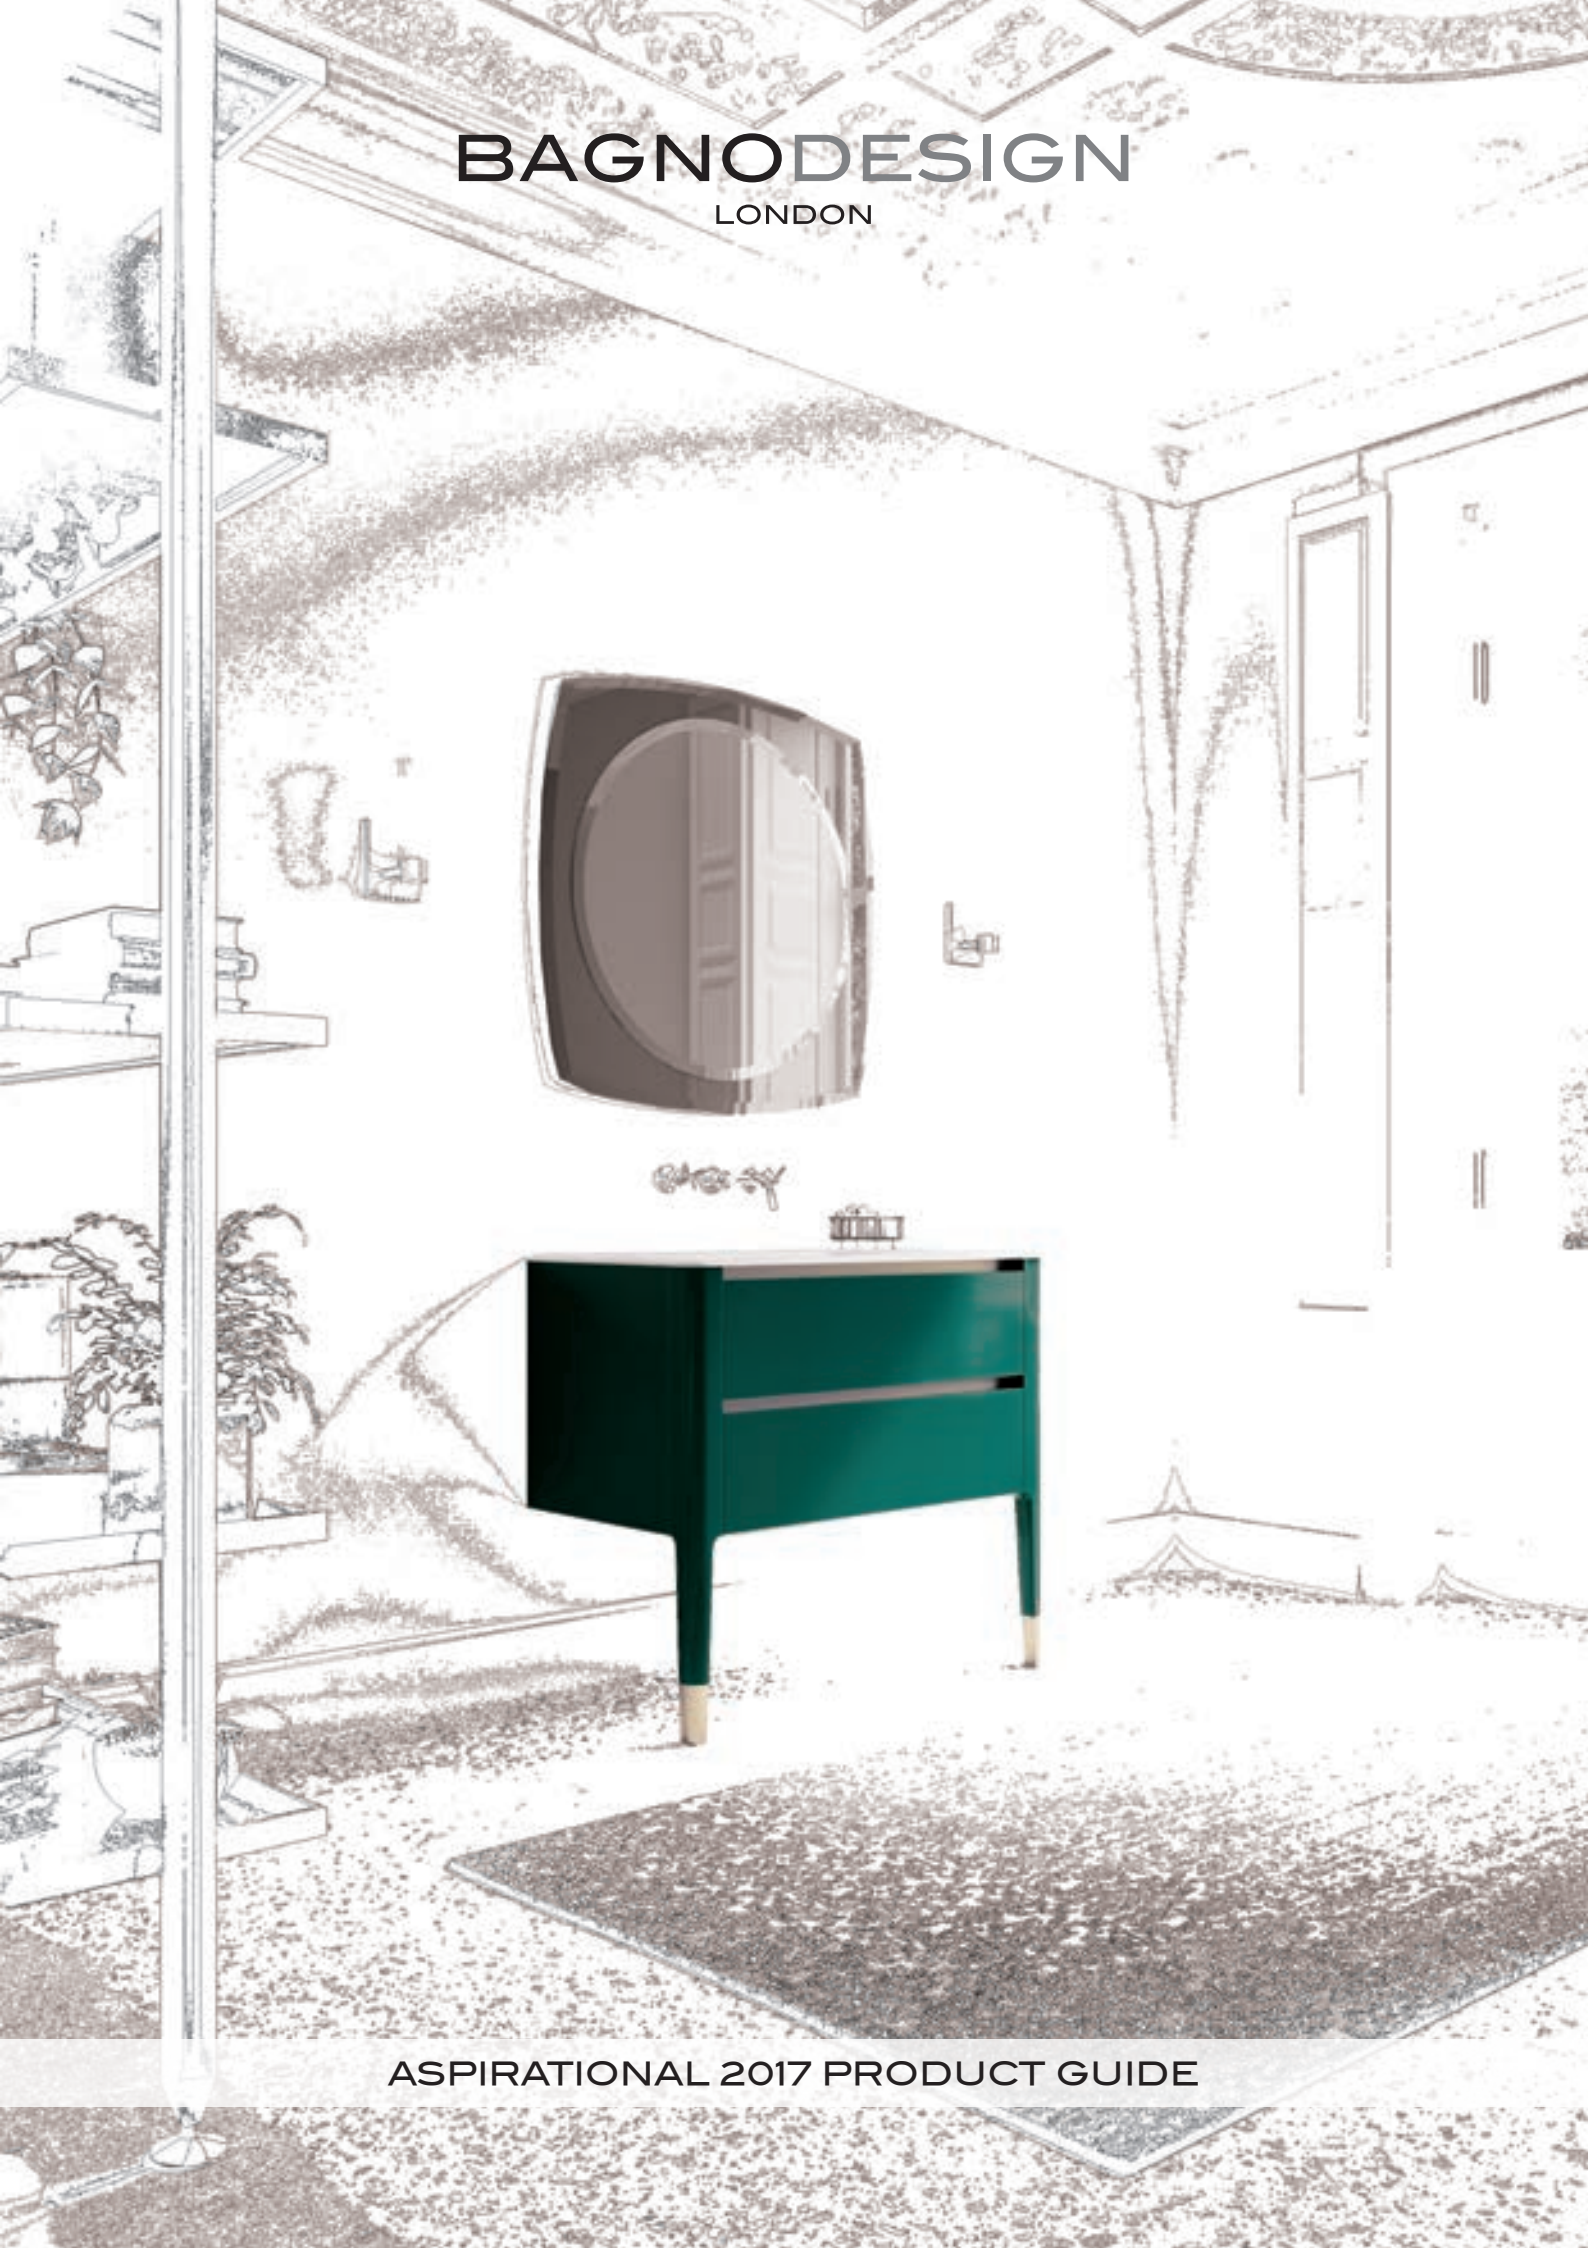

# BAGNODESIGN

LONDON

ASPIRATIONAL 2017 PRODUCT GUIDE

**“20 years OF EXPERIENCE, CREATING  
THE HIGHEST QUALITY PRODUCT,  
CRAFTED USING generations of expertise  
AND TRADITION, SETTING new  
standards IN DESIGN AND SERVICE.  
THE BOUNDLESS passion of hundreds, WITH  
one collective vision...  
Creating your DREAM BATHROOM”**