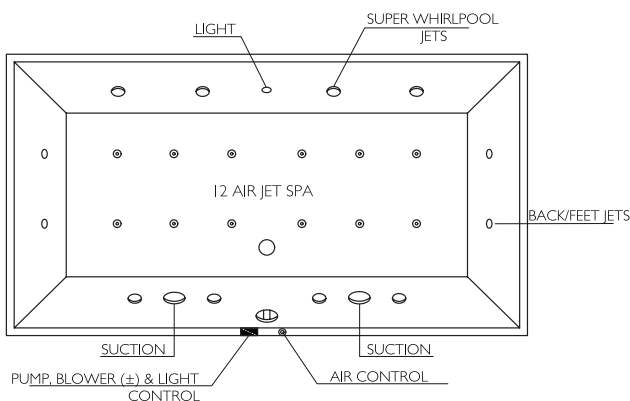

System 8ESF - Deluxe SPA

8 Self-Cleaning Super Flat Whirlpool Jets, Electronic Control Switch, 2 Back & 2 Feet Jets, Underwater Lighting, 12 SPA Air Jets

OPTIONS - Price Available on Request

- Coloured Light: - For All Whirlpool Systems except LUXSPA
- Inline Heater: - For Temperature Regulation (for All Whirlpool Systems)
- Special Finishes available on Request.

All Whirlpool and SPA systems have dry run protection/ All whirlpool systems are supplied with leg sets