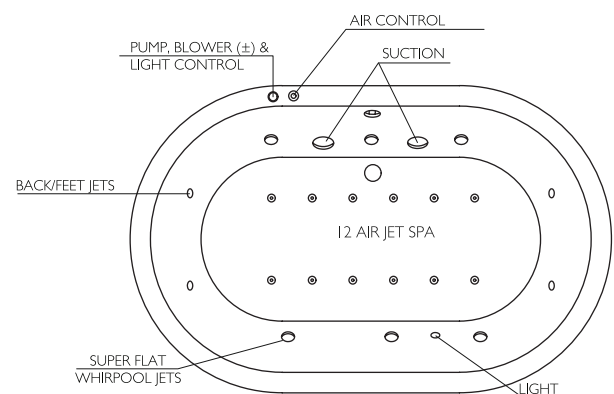

System 6ESF - Super Deluxe SPA

6 Self-Cleaning Super Flat Whirlpool Jets, Electronic Control Switch, 2 Back & 2 Feet Jets, Underwater Lighting, 12 Spa Air Jets on Bath Tub Base