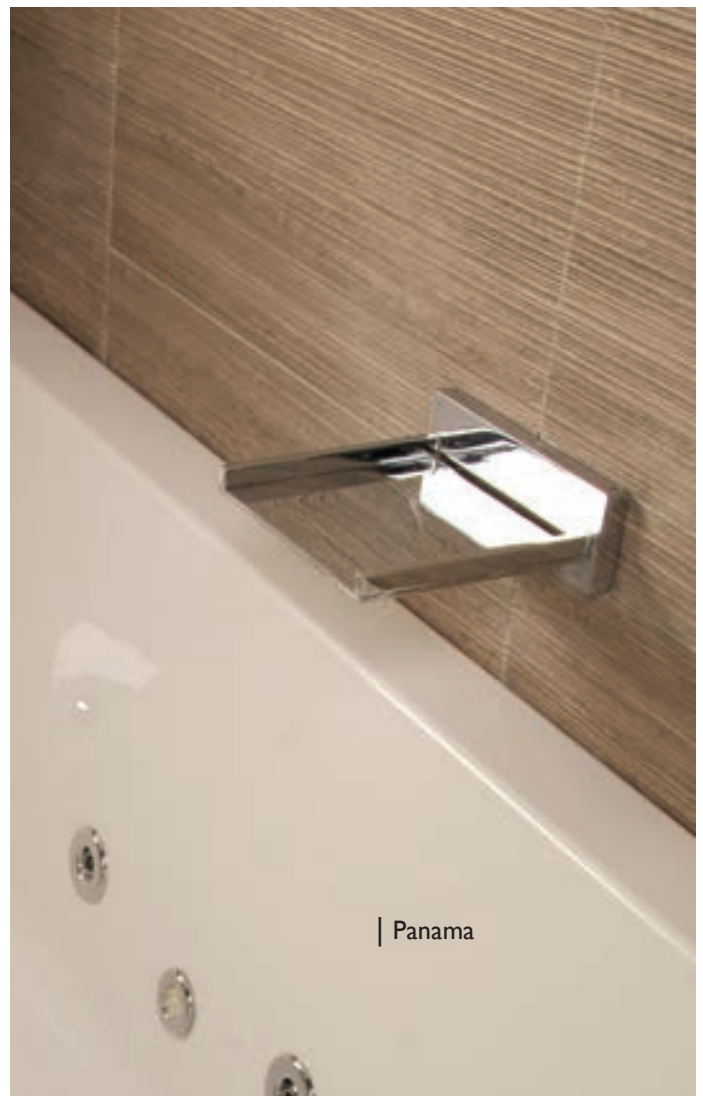

Chrome

| Panama

recommended accessories Metreux (Pages 148-149)

Discover more at [www.bagnodesignlondon.com](http://www.bagnodesignlondon.com)

| Zante

Mono Basin Mixer  
with Pop-up Waste  
with 1/2" Flexible Pipes  
Min. Operating Pressure 1.5 bar MP