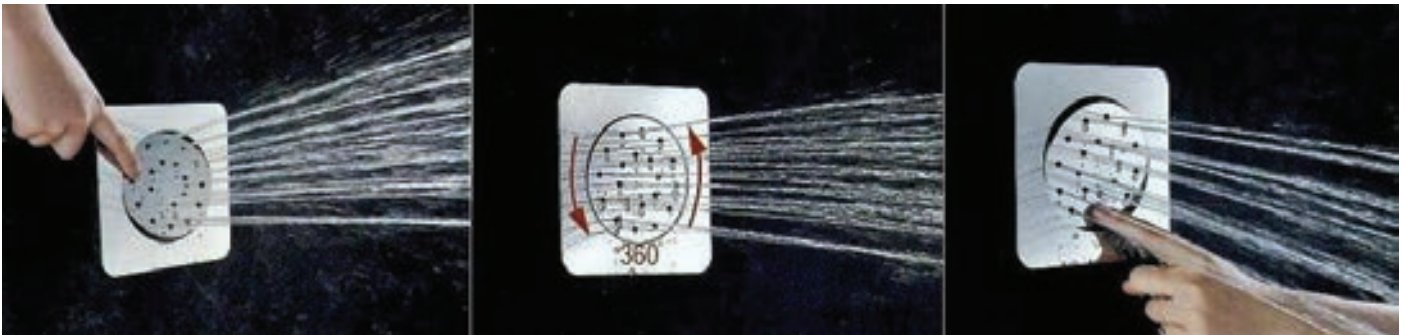

recommended accessories Stratos (Pages 165-167)