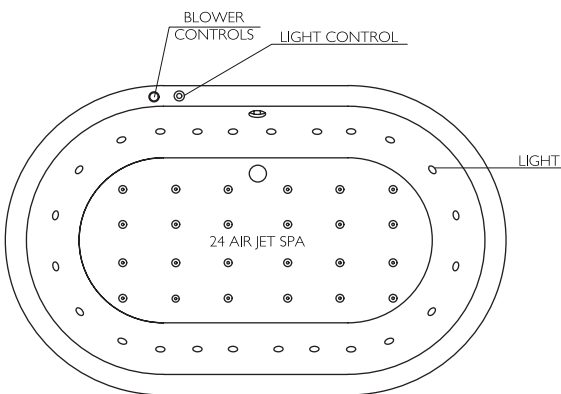

System LUXSPA - Luxury SPA

Luxury Spa System with 24 Spa Air Jets and 24 Chromotherapy Lights, with Electronic Touch Controls