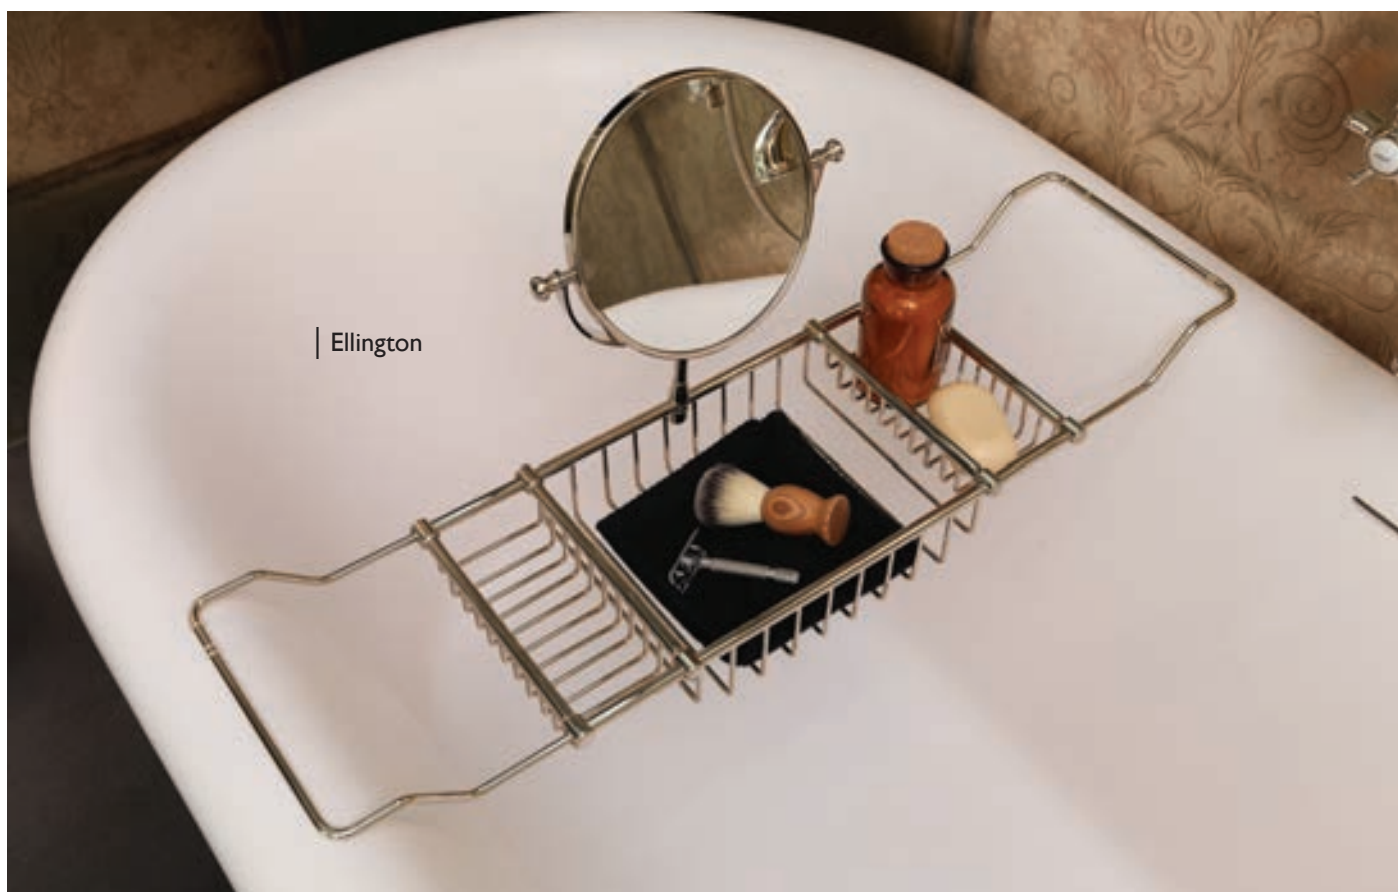

- BDA-BLO-EL-P718-CP
- BDA-BLO-EL-P718-BZ
- BDA-BLO-EL-P718-NB
- BDA-BLO-EL-P718-GD
- BDA-BLO-EL-P718-CR
- BDA-BLO-EL-P718-PN

- Chrome
- Bronze
- Brushed Nickel
- Gold
- Brushed Copper
- Polished Nickel

- BDA-BLO-EL-P740-CP
- BDA-BLO-EL-P740-BZ
- BDA-BLO-EL-P740-NB
- BDA-BLO-EL-P740-GD
- BDA-BLO-EL-P740-CR
- BDA-BLO-EL-P740-PN

- Chrome
- Bronze
- Brushed Nickel
- Gold
- Brushed Copper
- Polished Nickel

- BDA-BLO-EL-P741-CP
- BDA-BLO-EL-P741-BZ
- BDA-BLO-EL-P741-NB
- BDA-BLO-EL-P741-GD
- BDA-BLO-EL-P741-CR
- BDA-BLO-EL-P741-PN

- Chrome
- Bronze
- Brushed Nickel
- Gold
- Brushed Copper
- Polished Nickel

- BDA-BLO-EL-P742-CP
- BDA-BLO-EL-P742-BZ
- BDA-BLO-EL-P742-NB
- BDA-BLO-EL-P742-GD
- BDA-BLO-EL-P742-CR
- BDA-BLO-EL-P742-PN

- Chrome
- Bronze
- Brushed Nickel
- Gold
- Brushed Copper
- Polished Nickel