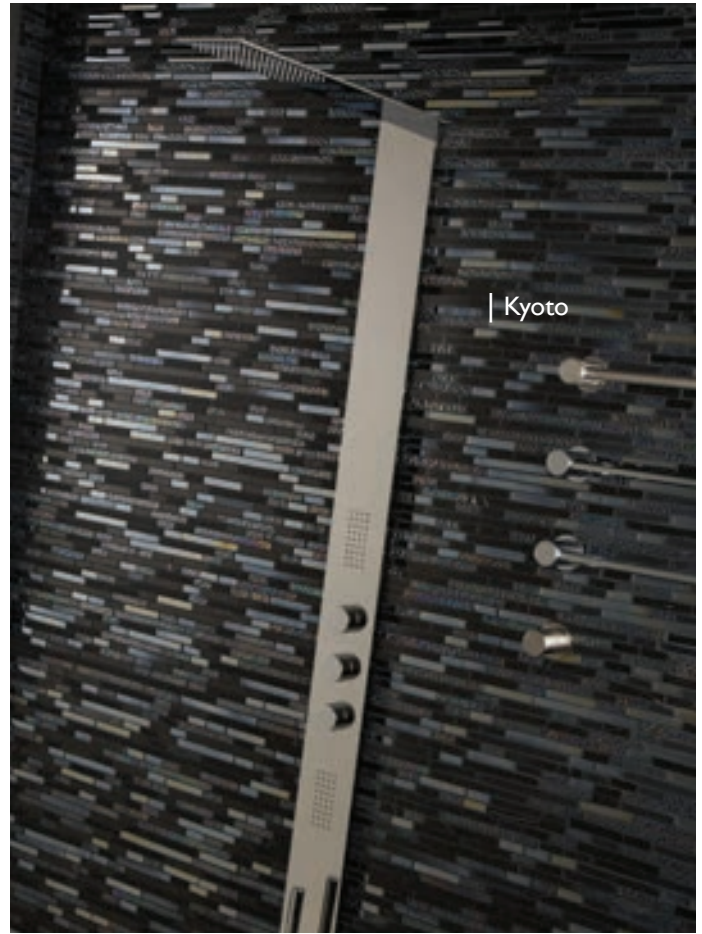

Metreaux
Shower Column
with Rear Water Inlet
with Fixed Shower Head and
Hand Shower
with Integrated Diverter
1/2" Connection
Min. Operating Pressure 1.0 bar MP
Chrome

Concealed Shower Mixer
Min. Operating Pressure 1.0 bar MP
Chrome

BDD-MET-512-CP

Shower Column Set

BDM-MET-410-CP

Concealed Shower Mixer

| Kyoto

Kyoto Waterfall
Waterfall Shower Column
with 3/4" Connection
Consisting :
- Waterfall Shower
- Shower Panel
- Shower Head
- Complete Mixer
- 4 Way Diverter
- 2 Bodysprays
- Hand Shower and Holder
Min. Operating Pressure 3.0 bar HP

BDM-KYO-402020-A-CP

Polished Stainless Steel

Kyoto
Multi-Function Shower Column
with 3/4" Connection
Consisting :
- Shower Panel
- Shower Head
- Complete Mixer
- 3 Way Diverter
- 2 Bodysprays
- Hand Shower and Holder
Min. Operating Pressure 3.0 bar HP

BDM-KYO-514120-A-CP

Kyoto Thermostatic
Chrome

AQM-IX3-513-SS

IX304
Stainless Steel

BDM-KYO-514120-B-CP

Kyoto Thermostatic
Chrome

FINISHES:

Chrome

Stainless
Steel

Polished
Stainless Steel