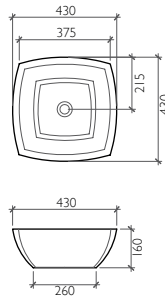

Countertop Wash Basin
without Overflow
590 x 405 x 165 mm

BDS-SAN-104411-A-WH

Discover the Product on page 34

Bruges Classic
Countertop Wash Basin
without Overflow
585 x 380 x 173 mm

BDS-BRU-105111-A-WH

Discover the Product on page 34