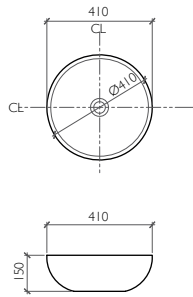

BDS-OSA-101413-A-GY

Discover the Product on page 29