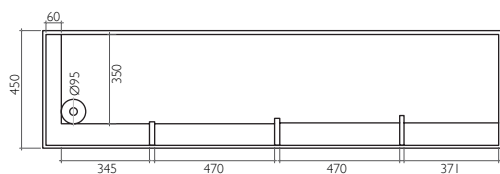

Metreux

Countertop Wash Basin
Right to Left Slope in Bagnoquartz
with Side Waste Hole
No Tap Hole
without Overflow
1800 x 450 x 105 mm

BDS-MET-708-VS

Discover the Product on page 13