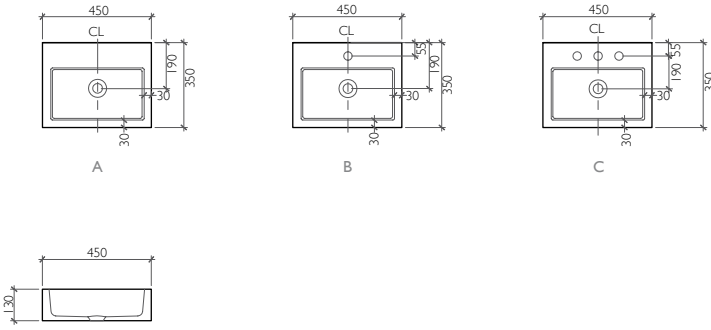

Smooth

Countertop/ Wall Mounted Wash Basin 45
with Overflow
450 x 350 x 130 mm

A. No Tap Hole
BDS-SMO-I14535-A-WH

B. One Tap Hole
BDS-SMO-I04535-A-WH

C. 3 Tap Holes
BDS-SMO-I24535-A-WH

Available in Ice White Only

Discover the Product on page 32