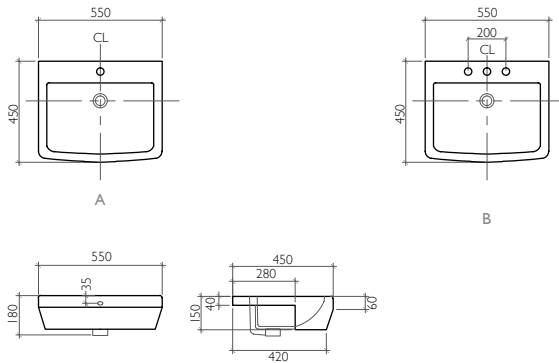

(WH) Ice White

Kudos Dream

Semi Recessed Wash Basin
One Tap Hole
with Overflow
560 x 470 x 160 mm

BDS-DRE-117011-A-WH

Discover the Product on page 37

Kudos Cube/2

Semi Recessed Wash Basin
with Overflow
550 x 450 x 180 mm