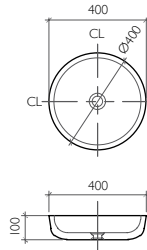

BDS-SAN-104118-A-BG

Discover the Product on page 5