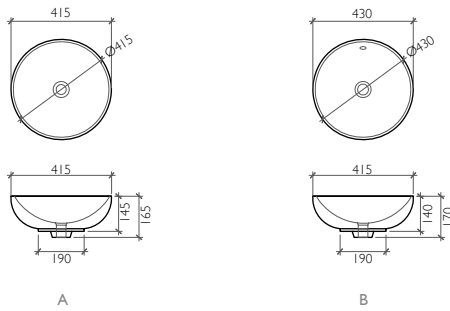

Madrid
Countertop Wash Basin

A. Dia. 415 x 165 mm
without Overflow
BDS-MAD-101411-A-WH

B. Dia. 430 x 170 mm
with Overflow
BDS-MAD-101411-B-WH

Discover the Product on page 35