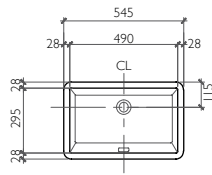

Discover the Product on page 39

Aquaeo

Shallow Undercounter Wash Basin
with Overflow
525 x 355 x 160 mm

BDS-PRO-112211-J-WH

Discover the Product on page 39

Cube Rectangle
Undercounter Wash Basin
with Overflow
545 x 351 x 190 mm