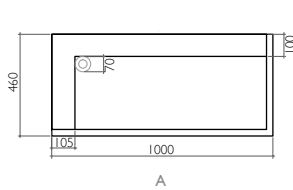

Metreux

Countertop Wash Basin
Right to Left Slope in Bagnoquartz
with Side Waste Hole
without Overflow
1000 x 460 x 105 mm

A. No Tap Hole
BDS-MET-707-VS

B. One Tap Hole
BDS-MET-717-VS

C. 3 Tap Holes
BDS-MET-737-VS

Discover the Product on page 13