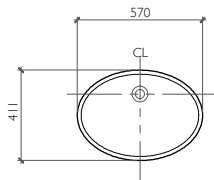

BDS-CUB-102611-A-WH

Discover the Product on page 39

Cube Square
Undercounter Wash Basin
with Overflow
405 x 405 x 190 mm

BDS-CUB-104611-A-WH

Discover the Product on page 39

Remo II
Undercounter Wash Basin
with Overflow
570 x 411 x 210 mm