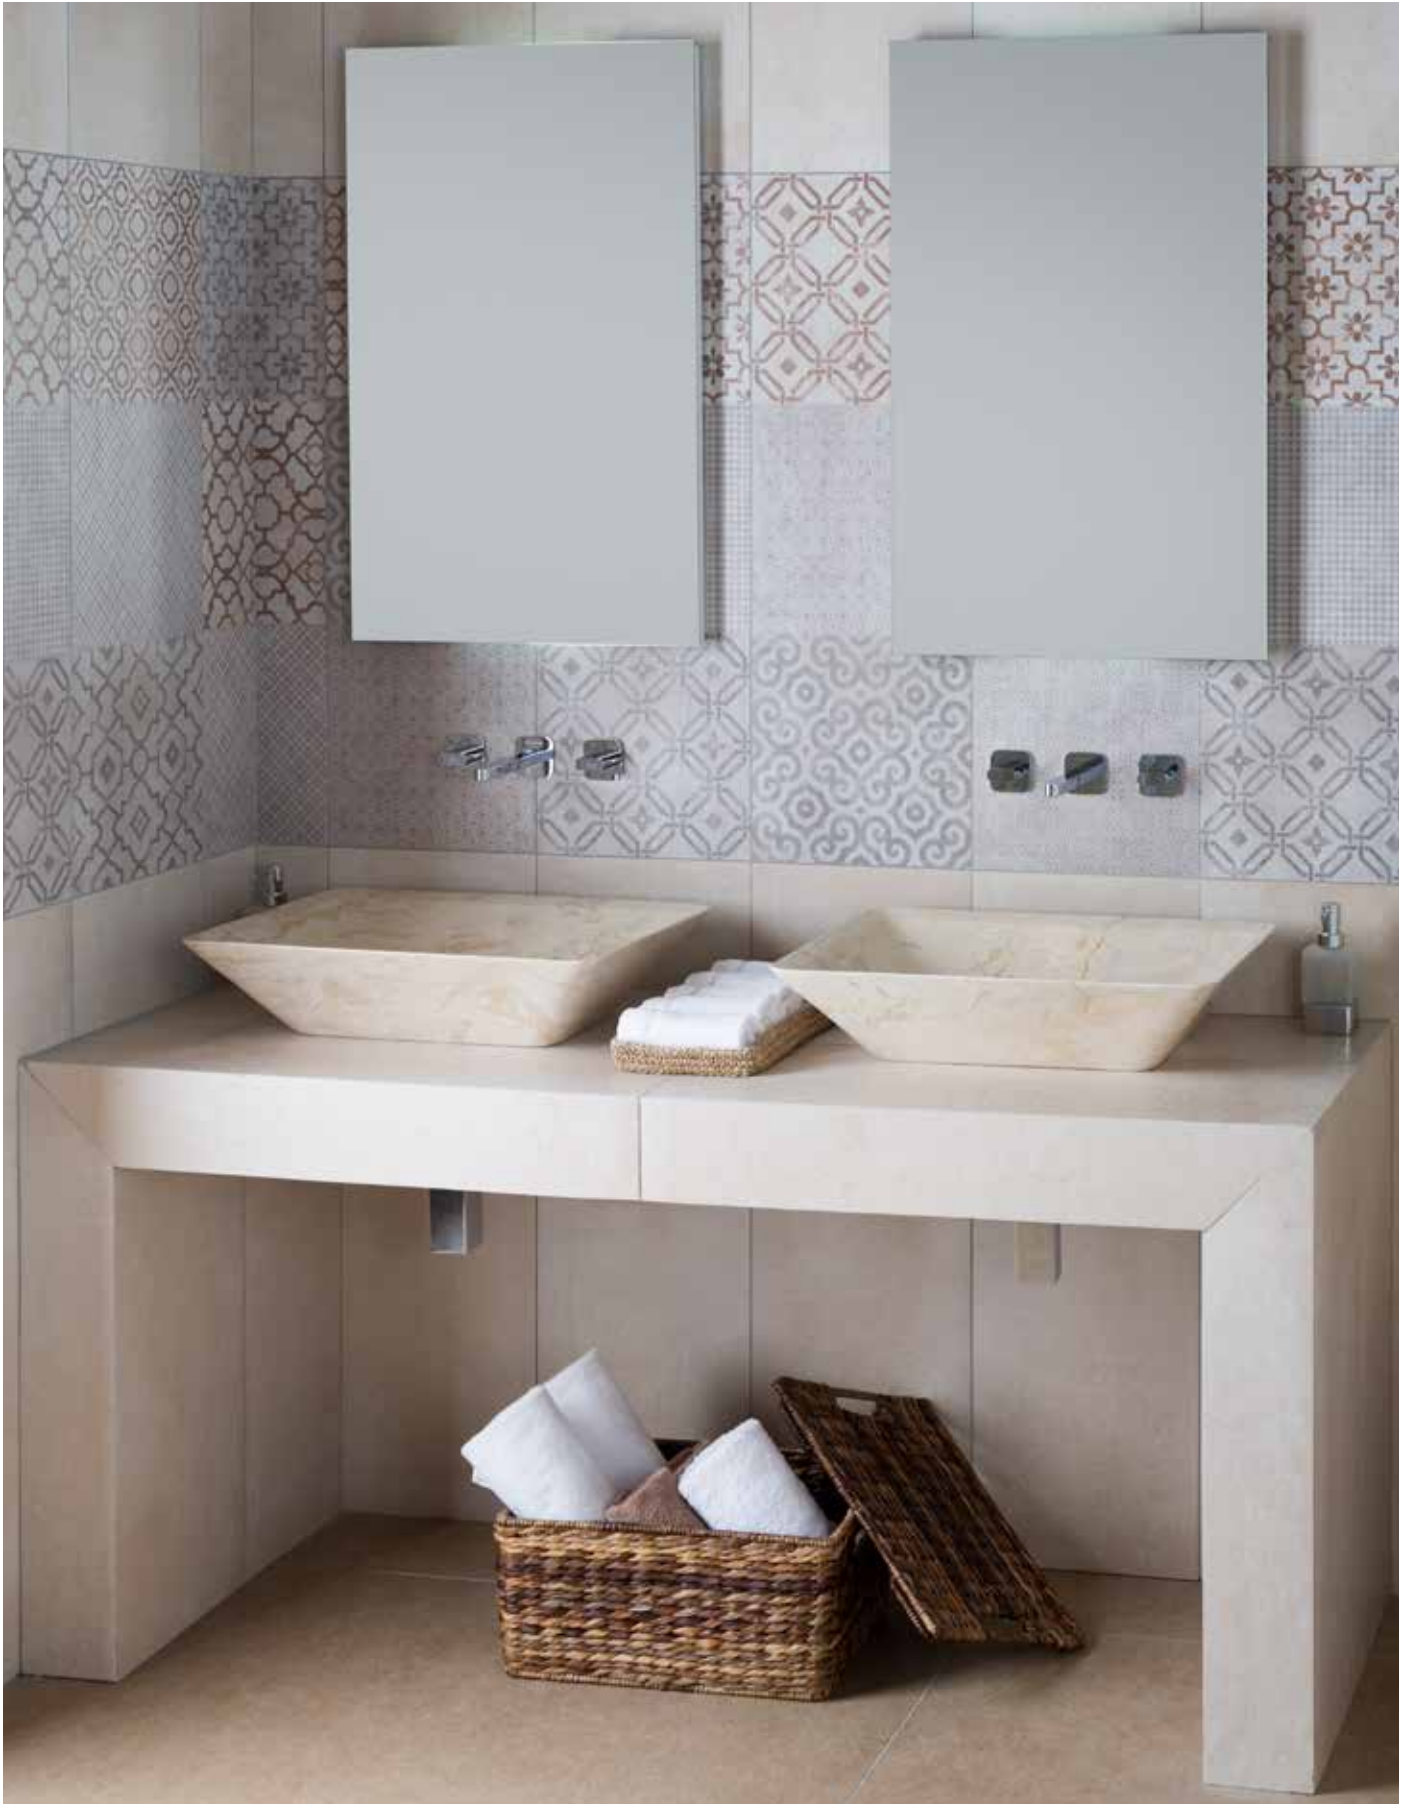

With every one of **BAGNODESIGN**'s marble basins individually carved from a solid piece of rock, each basin retains its own unique colour, texture and appearance. Chiselled, honed and polished by hand to create contrast and accentuate the natural characteristics of the marble itself, a **BAGNODESIGN** marble basin will take its rightful place as the centrepiece of an amazing bathroom or spa.