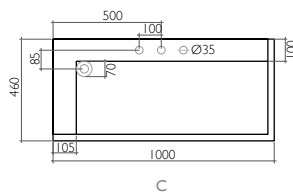

Metreux

Countertop Wash Basin
Right to Left Slope in Bagnoquartz
with Side Waste Hole
without Overflow
1000 x 460 x 105 mm

A. No Tap Hole
BDS-MET-707-VS

B. One Tap Hole
BDS-MET-717-VS

C. 3 Tap Holes
BDS-MET-737-VS

Discover the Product on page 13