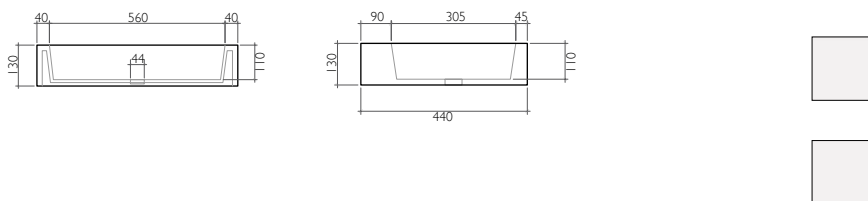

A. No Tap Hole
BDS-MET-704-WS

B. One Tap Hole
BDS-MET-714-WS

C. 3 Tap Holes
BDS-MET-734-WS

Discover the Product on page 11

Metreaux
Countertop Wash Basin
Flat Base in Bagnoquartz
without Overflow
800 x 440 x 110 mm