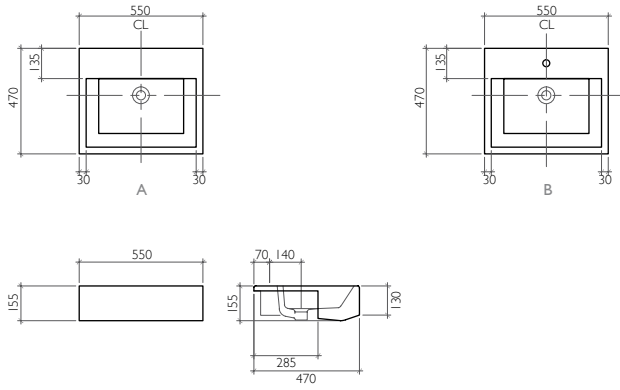

A. One Tap Hole

BDS-HOT-117011-A-WH

B. 3 Tap Holes

BDS-HOT-127011-A-WH

Available in Ice White Only

Discover the Product on page 37

Smooth

Semi Recessed Wash Basin
with Overflow
550 x 470 x 155 mm