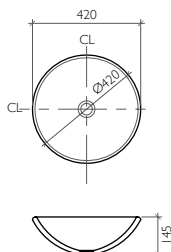

Montecristo

Round Countertop Glass Wash Basin
12 mm Thick
Dia. 420 x 145 mm

BDS-MON-120-FG

BDS-MON-120-CL

BDS-MON-120-BK

Discover the Product on page 25