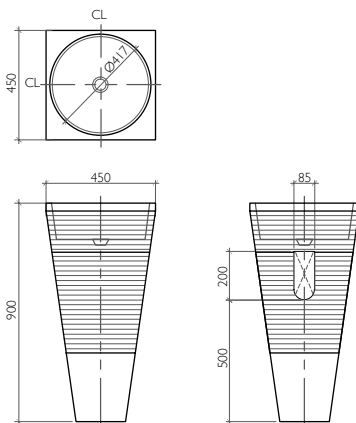

Discover the Product on page 7

Guatemala

Freestanding Wash Basin
Dia. 400 x 900 mm

BDS-GUA-103118-A-BG

BDS-GUA-103118-A-BK

Discover the Product on page 8

Apopa

Freestanding Wash Basin
450 x 450 x 900 mm