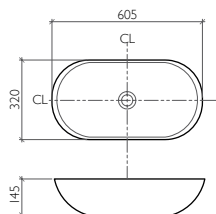

BDS-PIG-390-WH

Discover the Product on page 19

Original
Countertop Wash Basin
without Overflow
Dia. 455 x 145 mm

BDS-ORI-101117-A-WH

Discover the Product on page 19

Unique
Countertop Wash Basin
without Overflow
605 x 320 x 145 mm