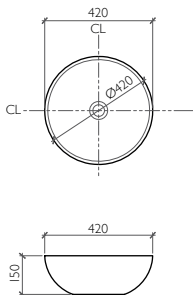

BDS-RAN-101413-A-GY

Discover the Product on page 29