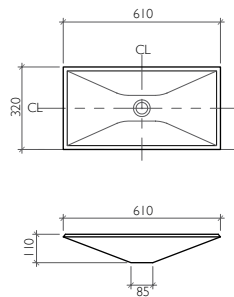

Plymouth
Countertop Wash Basin
610 x 320 x 110 mm

BDS-PLY-101225-A-BZ

Discover the Product on page 27

oriental

(BR) Brown

(GY) Dark Grey

(GR) Green