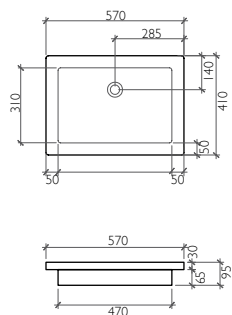

Discover the Product on page 35

Prague
Countertop Wash Basin
One Tap Hole
with Overflow
Dia. 490 x 140 mm

BDS-PRA-111411-A-WH

Discover the Product on page 35

Cube Inset
Inset Wash Basin
without Overflow
570 x 410 x 95 mm