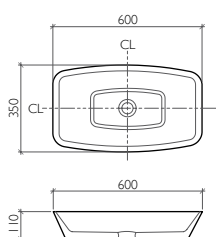

BDS-INT-104216-A-WH

Discover the Product on page 21