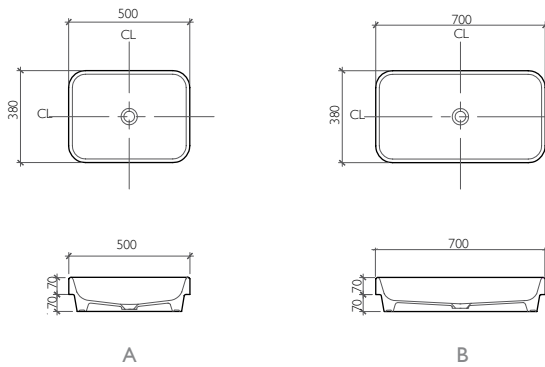

Discover the Product on page 31

Biarritz
Countertop Wash Basin
without Overflow
550 x 380 x 120 mm

BDS-BIA-702-WH

Discover the Product on page 31

M-Line
Countertop/Semi-Inset Wash Basin
without Overflow

A. 500 x 380 x 140 mm
BDS-MLI-104211-A-WH