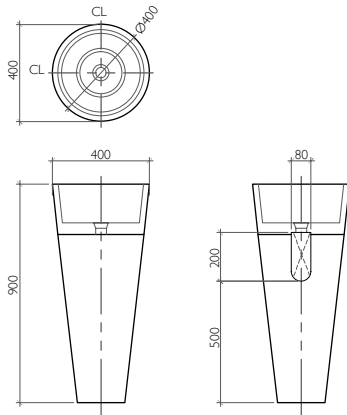

Guatemala

Freestanding Wash Basin
Dia. 400 x 900 mm

BDS-GUA-103118-A-BG

BDS-GUA-103118-A-BK

Discover the Product on page 8