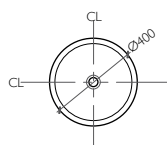

Remo Round
Undercounter Wash Basin
with Overflow
Dia. 405 x 175 mm

BDS-REM-106511-A-WH

Discover the Product on page 39