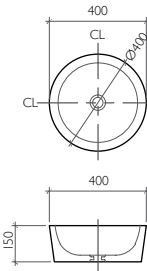

Discover the Product on page 5

Santa Ana
Countertop Wash Basin
Dia. 400 x 100 mm

BDS-SAN-104118-A-BG

Discover the Product on page 5

San Pedro
Countertop Wash Basin
Dia. 400 x 150 mm

BDS-SAN-104118-C-BG

Discover the Product on page 5