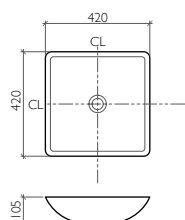

Pure
Countertop Wash Basin
without Overflow
420 x 420 x 105 mm

BDS-PUR-104416-A-WH

Discover the Product on page 23