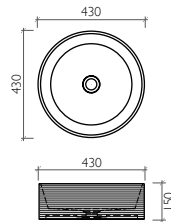

(BG) Beige Cream

(BK) Black Basalt

Cartagena
Countertop Wash Basin
500 x 400 x 130 mm

BDS-CAR-550-BG

Discover the Product on page 3

Antigua
Countertop Wash Basin
Dia. 430 x 150 mm

BDS-ANT-430-BG

Discover the Product on page 3

Santiago
Countertop Wash Basin
Dia. 432 x 160 mm

BDS-SAN-432-BG

BDS-SAN-432-BK

Discover the Product on page 3

La Cieba
Countertop Wash Basin
Dia. 450 x 130 mm

BDS-LAC-104118-A-BG

BDS-LAC-104118-A-BK

Discover the Product on page 5