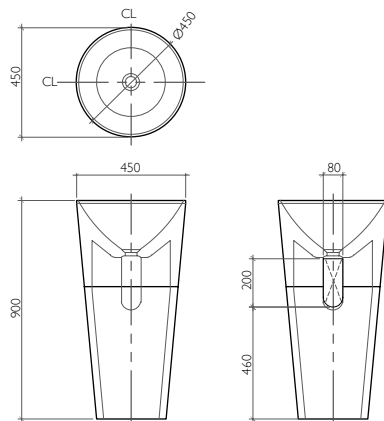

Santiago
Countertop Wash Basin
Dia. 432 x 160 mm

BDS-SAN-432-BG

BDS-SAN-432-BK

Discover the Product on page 3

La Cieba
Countertop Wash Basin
Dia. 450 x 130 mm

BDS-LAC-104118-A-BG

BDS-LAC-104118-A-BK

Discover the Product on page 5

Panama
Countertop Wash Basin
Dia. 450 x 100 mm

BDS-PAN-104118-B-BG

BDS-PAN-104118-B-BK

Discover the Product on page 5

Cordoba
Countertop Wash Basin
500 x 500 x 150 mm

BDS-COR-114418-A-BG

BDS-COR-114417-A-BK

Discover the Product on page 5

Santa Ana
Countertop Wash Basin
Dia. 400 x 100 mm

BDS-SAN-104118-A-BG

Discover the Product on page 5

San Pedro
Countertop Wash Basin
Dia. 400 x 150 mm

BDS-SAN-104118-C-BG

Discover the Product on page 5