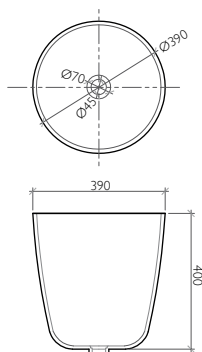

Discover the Product on page 13

bagnotec stone

Love
Freestanding Wash Basin
without Overflow
Dia. 480 x 830 mm

BDS-LOV-101317-A-WH

Discover the Product on page 17

Adore
Freestanding Wash Basin
One Tap Hole
without Overflow
630 x 425 x 850 mm

BDS-ADO-630-WH

Discover the Product on page 17

Faith
Freestanding Wash Basin
without Overflow
600 x 420 x 815 mm

BDS-FAI-104317-A-WH

Discover the Product on page 17

Serenity
Freestanding Wash Basin
without Overflow
500 x 370 x 830 mm

BDS-SER-103216-A-WH

Discover the Product on page 17

Serenity Tap
Freestanding Wash Basin
One Tap Hole
with Overflow
500 x 370 x 830 mm

BDS-SER-113216-A-WH

Discover the Product on page 17

Pigalle
Countertop Wash Basin
without Overflow
Dia. 390 x 400 mm