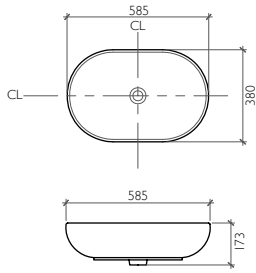

Bruges Classic
Countertop Wash Basin
without Overflow
585 x 380 x 173 mm

BDS-BRU-105111-A-WH

Discover the Product on page 34