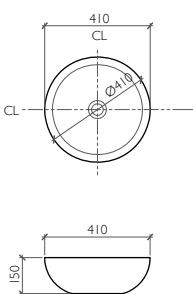

BDS-HAN-101413-A-BR

Discover the Product on page 29