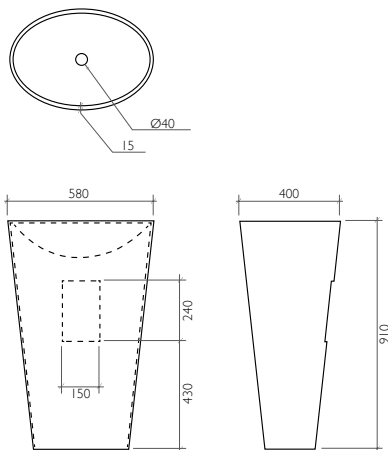

bagnoquartz

(WS) Satin White

Ovale

Freestanding Wash Basin
No Tap Hole
without Overflow
580 x 400 x 910 mm

BDS-OVA-501-WS

Discover the Product on page 11

Ovale

Countertop Wash Basin
No Tap Hole
without Overflow
700 x 400 x 90 mm

BDS-OVA-701-WS

Discover the Product on page 11