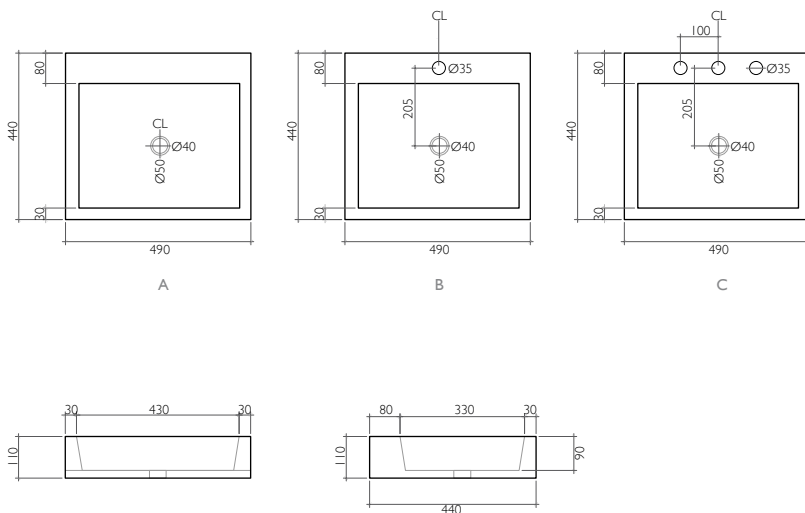

Metreux
Countertop Wash Basin
Flat Base in Bagnoquartz
without Overflow
490 x 440 x 110 mm

A. No Tap Hole
BDS-MET-702-WS

B. One Tap Hole
BDS-MET-712-WS

C. 3 Tap Holes
BDS-MET-732-WS

Discover the Product on page 11