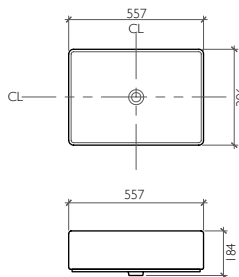

BDS-MAL-102711-A-WH

Discover the Product on page 35

Corsair

Semi-Inset Wash Basin
with Overflow
560 x 430 x 190 mm

A. One Tap Hole
BDS-COR-114211-A-WH

B. 3 Tap Holes
BDS-COR-134211-A-WH

Discover the Product on page 35