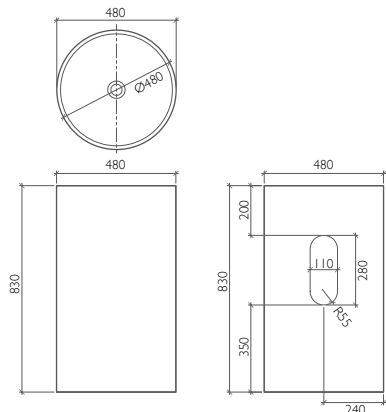

Discover the Product on page 13

bagnotec stone

Love
Freestanding Wash Basin
without Overflow
Dia. 480 x 830 mm

BDS-LOV-101317-A-WH

Discover the Product on page 17

Adore
Freestanding Wash Basin
One Tap Hole
without Overflow
630 x 425 x 850 mm