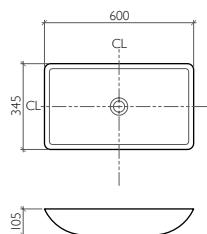

BDS-HAR-104516-A-WH

Discover the Product on page 21

Pure
Countertop Wash Basin
without Overflow
800 x 460 x 105 mm

BDS-PUR-104216-A-WH

Discover the Product on page 23

Pure
Countertop Wash Basin
without Overflow
600 x 345 x 105 mm