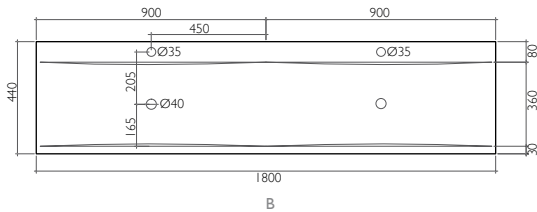

Metreux

Double Countertop Wash Basin
Inward Sloping in Bagnoquartz
without Overflow
1800 x 440 x 110 mm

A. No Tap Hole
BDS-MET-705-VS

B. One Tap Hole per Bowl
BDS-MET-715-VS

Discover the Product on page 13