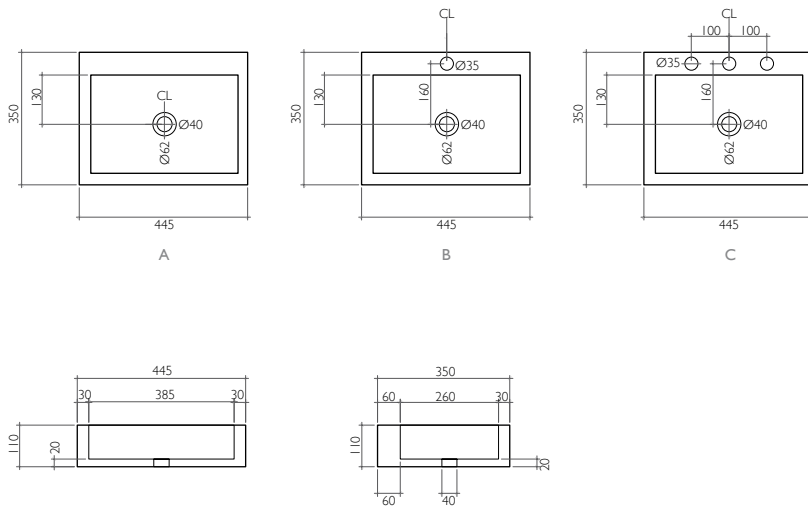

Metreux
Countertop Wash Basin
Flat Base in Bagnoquartz
without Overflow
445 x 350 x 110 mm

A. No Tap Hole
BDS-MET-701-WS

B. One Tap Hole
BDS-MET-711-WS

C. 3 Tap Holes
BDS-MET-731-WS

Discover the Product on page 11