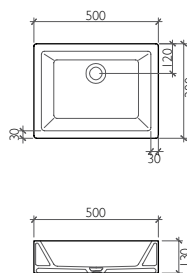

B. One Tap Hole
BDS-SMO-I06047-A-WH

C. 3 Tap Hole
BDS-SMO-I26047-A-WH

Available in Ice White Only

Discover the Product on page 33

Smooth

Countertop Wash Basin
without Overflow
500 x 380 x 130 mm

BDS-SMO-I15038-A-WH