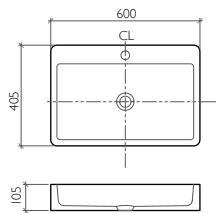

BDS-UNI-102117-A-WH

Discover the Product on page 19

Integrity
Countertop Wash Basin
without Overflow
600 x 350 x 110 mm

BDS-INT-104216-A-WH

Discover the Product on page 21

Essential
Countertop Wash Basin
One Tap Hole
without Overflow
600 x 405 x 105 mm