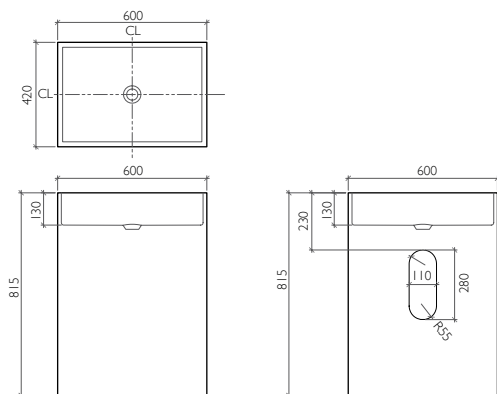

Faith
Freestanding Wash Basin
without Overflow
600 x 420 x 815 mm

BDS-FAI-104317-A-WH

Discover the Product on page 17