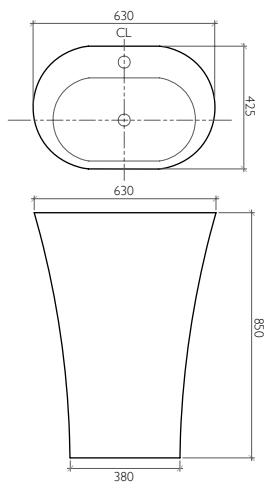

Discover the Product on page 13

bagnotec stone

Love
Freestanding Wash Basin
without Overflow
Dia. 480 x 830 mm

BDS-LOV-101317-A-WH

Discover the Product on page 17

Adore
Freestanding Wash Basin
One Tap Hole
without Overflow
630 x 425 x 850 mm