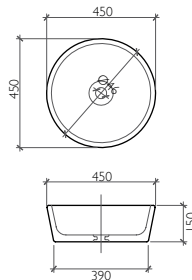

Available in Ice White Only

Discover the Product on page 33

Smooth

Inset Wash Basin
with Overflow
580 x 450 x 160 mm

A. No Tap Hole
BDS-SMO-105211-A-WH

B. One Tap Hole
BDS-SMO-115211-A-WH

Available in Ice White Only

Discover the Product on page 33

Malmo Rectangle

Countertop Wash Basin
without Overflow
520 x 360 x 165 mm

BDS-SMO-104211-A-WH

Available in Ice White Only

Discover the Product on page 34

Urban

Countertop Wash Basin
without Overflow
Dia. 450 x 150 mm