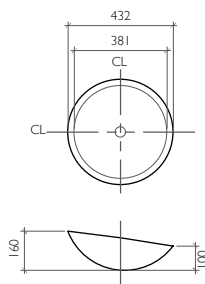

(BG) Beige Cream

(BK) Black Basalt

Cartagena
Countertop Wash Basin
500 x 400 x 130 mm

BDS-CAR-550-BG

Discover the Product on page 3

Antigua
Countertop Wash Basin
Dia. 430 x 150 mm

BDS-ANT-430-BG

Discover the Product on page 3