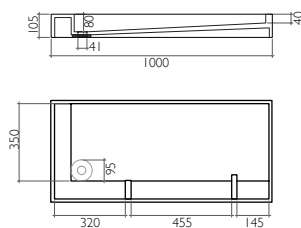

Metreux

Countertop Wash Basin
Right to Left Slope in Bagnoquartz
with Side Waste Hole
without Overflow
1000 x 460 x 105 mm

A. No Tap Hole
BDS-MET-707-VS

B. One Tap Hole
BDS-MET-717-VS

C. 3 Tap Holes
BDS-MET-737-VS

Discover the Product on page 13