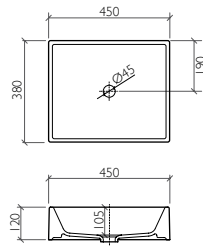

Discover the Product on page 29

Hanoi
Countertop Wash Basin
Dia. 410 x 150 mm

BDS-HAN-101413-A-BR

Discover the Product on page 29

ceramic

Biarritz
Countertop Wash Basin
without Overflow
450 x 380 x 120 mm

BDS-BIA-701-WH

Discover the Product on page 31

Biarritz
Countertop Wash Basin
without Overflow
550 x 380 x 120 mm

BDS-BIA-702-WH

Discover the Product on page 31

M-Line
Countertop/Semi-Inset Wash Basin
without Overflow

A. 500 x 380 x 140 mm
BDS-MLI-104211-A-WH