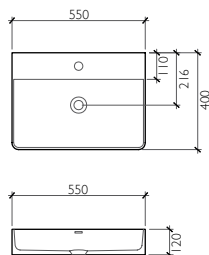

X10

Countertop Wash Basin
One Tap Hole
with Overflow
550 x 400 x 120 mm

BDS-OSL-112111-A-WH

Discover the Product on page 35