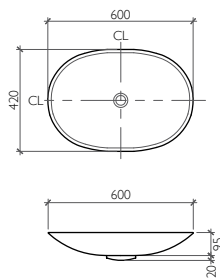

Monaco

Countertop Wash Basin
without Overflow
600 x 420 x 115 mm

BDS-MON-105411-A-WH

Discover the Product on page 34