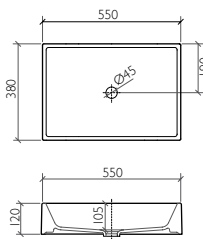

Biarritz
Countertop Wash Basin
without Overflow
550 x 380 x 120 mm

BDS-BIA-702-WH

Discover the Product on page 31