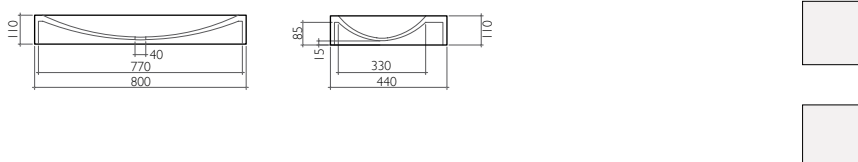

A. No Tap Hole
BDS-MET-706-WS

B. One Tap Hole
BDS-MET-716-WS

Discover the Product on page 13