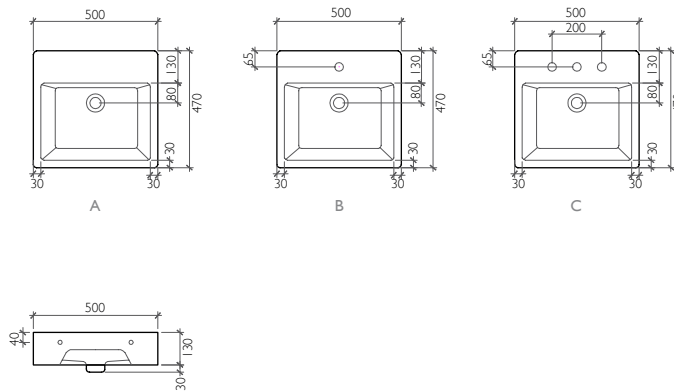

Smooth

Countertop/ Wall Mounted Wash Basin 50
with Overflow
500 x 470 x 160 mm

A. No Tap Hole
BDS-SMO-I15047-A-WH

B. One Tap Hole
BDS-SMO-I05047-A-WH

C. 3 Tap Hole
BDS-SMO-I25047-A-WH

Available in Ice White Only

Discover the Product on page 32