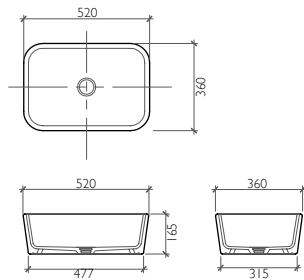

Malmo Rectangle

Countertop Wash Basin
without Overflow
520 x 360 x 165 mm

BDS-SMO-104211-A-WH

Available in Ice White Only

Discover the Product on page 34