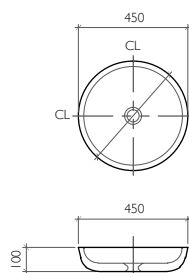

Santiago
Countertop Wash Basin
Dia. 432 x 160 mm

BDS-SAN-432-BG

BDS-SAN-432-BK

Discover the Product on page 3

La Cieba
Countertop Wash Basin
Dia. 450 x 130 mm

BDS-LAC-104118-A-BG

BDS-LAC-104118-A-BK

Discover the Product on page 5