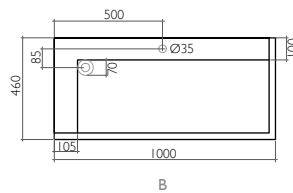

Metreux

Countertop Wash Basin
Right to Left Slope in Bagnoquartz
with Side Waste Hole
without Overflow
1000 x 460 x 105 mm

A. No Tap Hole
BDS-MET-707-VS

B. One Tap Hole
BDS-MET-717-VS

C. 3 Tap Holes
BDS-MET-737-VS

Discover the Product on page 13