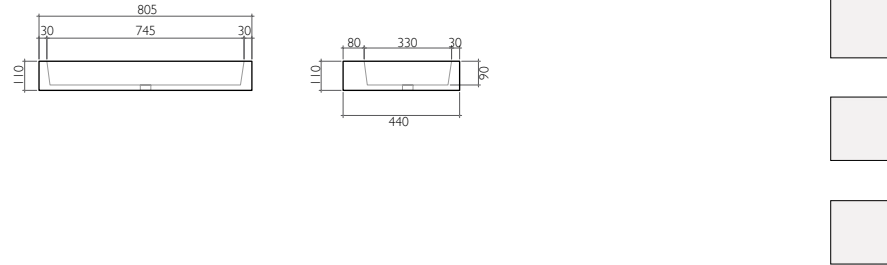

A. No Tap Hole
BDS-MET-703-WS

B. One Tap Hole
BDS-MET-713-WS

C. 3 Tap Holes
BDS-MET-733-WS

Discover the Product on page 11

Metreaux
Countertop Wash Basin
Flat Base in Bagnoquartz
without Overflow
640 x 440 x 130 mm