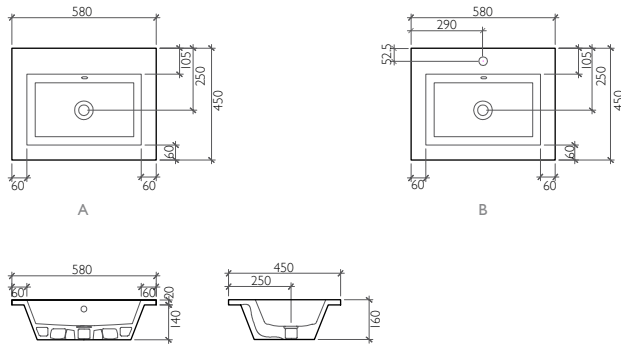

Smooth

Inset Wash Basin
with Overflow
580 x 450 x 160 mm

A. No Tap Hole
BDS-SMO-105211-A-WH

B. One Tap Hole
BDS-SMO-115211-A-WH

Available in Ice White Only

Discover the Product on page 33