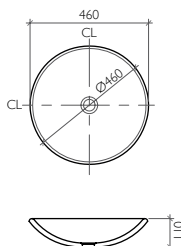

(BK) Black

(GD) Gold

(SV) Silver

Ischia

Shallow Countertop Glass Wash Basin
12 mm Thick
Dia. 460 x 110 mm

BDS-ISC-120-FG

BDS-ISC-120-CL

BDS-ISC-120-BK