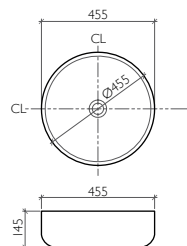

BDS-ORI-101117-A-WH

Discover the Product on page 19