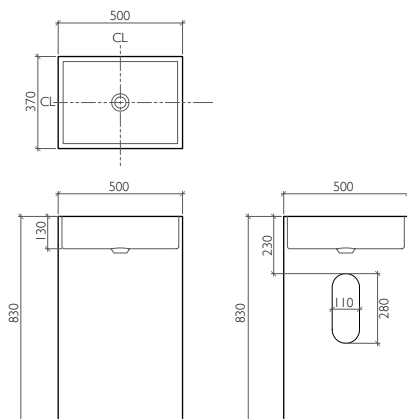

BDS-ADO-630-WH

Discover the Product on page 17

Faith
Freestanding Wash Basin
without Overflow
600 x 420 x 815 mm

BDS-FAI-104317-A-WH

Discover the Product on page 17

Serenity
Freestanding Wash Basin
without Overflow
500 x 370 x 830 mm