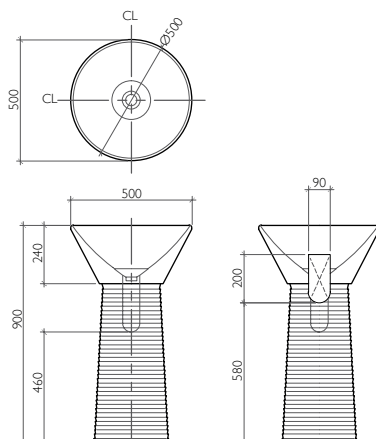

Monterrey
Freestanding Wash Basin
Dia. 500 x 900 mm

BDS-MON-103118-A-BG

BDS-MON-103118-A-BK

Discover the Product on page 7