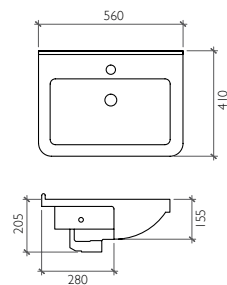

X10

Semi Recessed Wash Basin
One Tap Hole
with Overflow
560 x 410 x 155 mm

BDS-X10-101-WH

Discover the Product on page 37