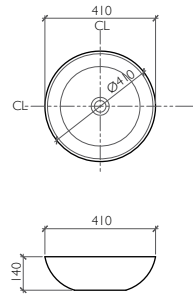

Jakarta
Countertop Wash Basin
Dia. 410 x 150 mm

BDS-JAK-101413-A-BR

Discover the Product on page 29

Osaka
Countertop Wash Basin
Dia. 410 x 150 mm

BDS-OSA-101413-A-GY

Discover the Product on page 29

Kathmandu
Countertop Wash Basin
Dia. 410 x 140 mm