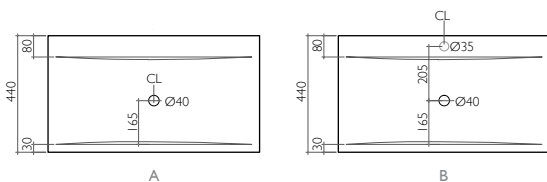

A. No Tap Hole
BDS-MET-704-WS

B. One Tap Hole
BDS-MET-714-WS

C. 3 Tap Holes
BDS-MET-734-WS

Discover the Product on page 11

Metreaux
Countertop Wash Basin
Flat Base in Bagnoquartz
without Overflow
800 x 440 x 110 mm