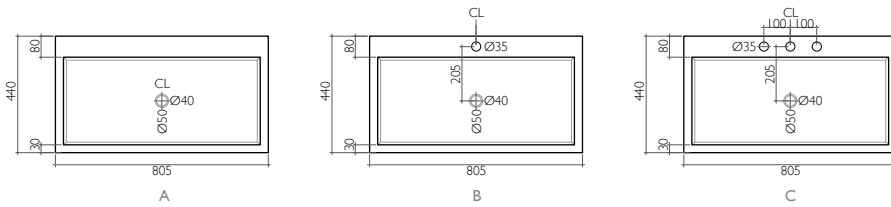

Metreaux
Countertop Wash Basin
Flat Base in Bagnoquartz
without Overflow
805 x 440 x 110 mm