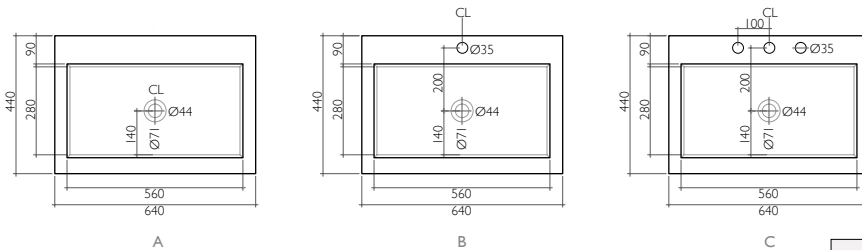

A. No Tap Hole
BDS-MET-703-WS

B. One Tap Hole
BDS-MET-713-WS

C. 3 Tap Holes
BDS-MET-733-WS

Discover the Product on page 11

Metreaux
Countertop Wash Basin
Flat Base in Bagnoquartz
without Overflow
640 x 440 x 130 mm