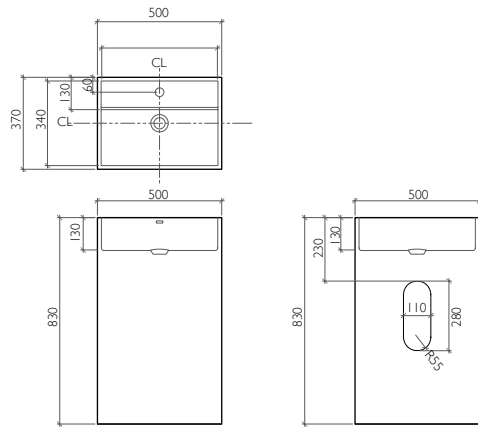

Serenity Tap
Freestanding Wash Basin
One Tap Hole
with Overflow
500 x 370 x 830 mm

BDS-SER-113216-A-WH

Discover the Product on page 17