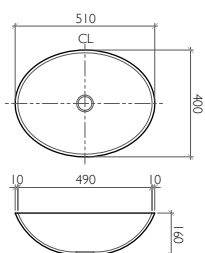

Countertop Glass Wash Basin
with Collar
10 mm Thick
Dia. 450 x 175 mm

BDS-ELB-450-GD

BDS-ELB-450-SV

Discover the Product on page 25

Santorini

Countertop Glass Wash Basin
with Collar
510 x 400 x 160 mm

BDS-SAN-500-GD