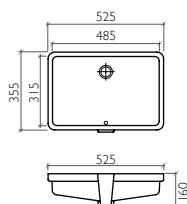

Aquaeo

Shallow Undercounter Wash Basin
with Overflow
525 x 355 x 160 mm

BDS-PRO-112211-J-WH

Discover the Product on page 39