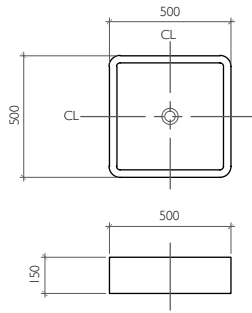

Santiago
Countertop Wash Basin
Dia. 432 x 160 mm

BDS-SAN-432-BG

BDS-SAN-432-BK

Discover the Product on page 3

La Cieba
Countertop Wash Basin
Dia. 450 x 130 mm

BDS-LAC-104118-A-BG

BDS-LAC-104118-A-BK

Discover the Product on page 5

Panama
Countertop Wash Basin
Dia. 450 x 100 mm

BDS-PAN-104118-B-BG

BDS-PAN-104118-B-BK

Discover the Product on page 5

Cordoba
Countertop Wash Basin
500 x 500 x 150 mm

BDS-COR-114418-A-BG

BDS-COR-114417-A-BK