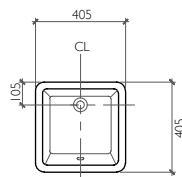

Cube Square
Undercounter Wash Basin
with Overflow
405 x 405 x 190 mm

BDS-CUB-104611-A-WH

Discover the Product on page 39