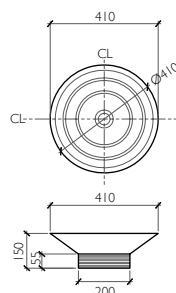

BDS-JAK-101413-A-BR

Discover the Product on page 29