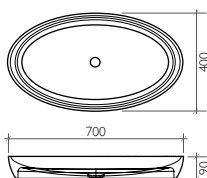

BDS-APO-103418-A-BG

Discover the Product on page 9

bagnoquartz

(WS) Satin White

Ovale

Freestanding Wash Basin
No Tap Hole
without Overflow
580 x 400 x 910 mm

BDS-OVA-501-WS

Discover the Product on page 11