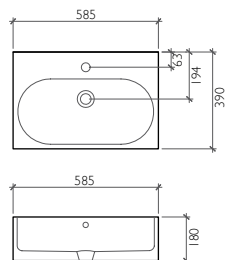

cloakroom

(WH) White

Kudos Cube

Wall Mounted/Countertop Wash Basin
One Tap Hole
with Overflow
585 x 390 x 180 mm

BDS-CUB-114211-A-WH

Discover the Product on page 36