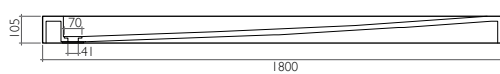

Metreux

Countertop Wash Basin
Right to Left Slope in Bagnoquartz
with Side Waste Hole
No Tap Hole
without Overflow
1800 x 450 x 105 mm

BDS-MET-708-VS

Discover the Product on page 13