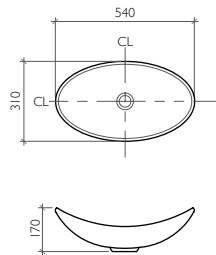

Discover the Product on page 27

Polperro
Inset Wash Basin
465 x 390 x 165 mm

BDS-POL-101525-A-CR

Discover the Product on page 27

Liskeard
Countertop Wash Basin
540 x 310 x 170 mm

BDS-LIS-101525-A-BZ

[Dark Bronze inside as an option]
BDS-LIS-140-A-DB