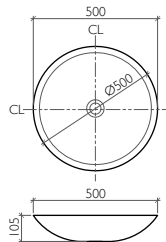

Mystique
Countertop Wash Basin
without Overflow
Dia. 500 x 105 mm

BDS-MYS-104116-A-WH

Discover the Product on page 21