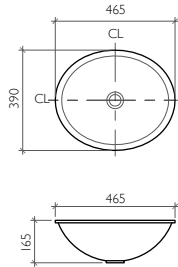

Discover the Product on page 27

Polperro
Inset Wash Basin
465 x 390 x 165 mm

BDS-POL-101525-A-CR

Discover the Product on page 27

Liskeard
Countertop Wash Basin
540 x 310 x 170 mm

BDS-LIS-101525-A-BZ

[Dark Bronze inside as an option]
BDS-LIS-140-A-DB