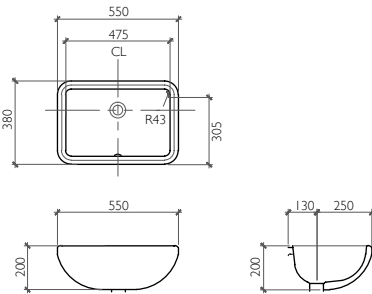

Urban

Undercounter Wash Basin
with Overflow
550 x 380 x 200 mm

BDS-URB-106211-A-WH

Available in Ice White Only

Discover the Product on page 39