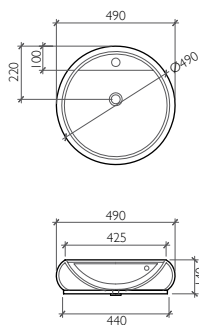

Savoia
Countertop Wash Basin
without Overflow
430 x 430 x 160 mm

BDS-RIG-104411-A-WH

Discover the Product on page 34

Madrid
Countertop Wash Basin

A. Dia. 415 x 165 mm
without Overflow
BDS-MAD-101411-A-WH

B. Dia. 430 x 170 mm
with Overflow
BDS-MAD-101411-B-WH

Discover the Product on page 35

Prague
Countertop Wash Basin
One Tap Hole
with Overflow
Dia. 490 x 140 mm

BDS-PRA-111411-A-WH

Discover the Product on page 35

Cube Inset
Inset Wash Basin
without Overflow
570 x 410 x 95 mm