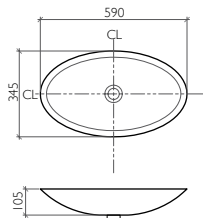

BDS-ESS-114216-A-WH

Discover the Product on page 21

Mystique
Countertop Wash Basin
without Overflow
Dia. 500 x 105 mm

BDS-MYS-104116-A-WH

Discover the Product on page 21

Harmony
Countertop Wash Basin
without Overflow
590 x 345 x 105 mm