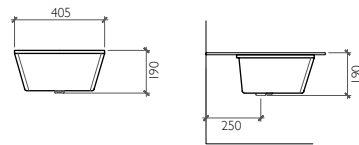

Cube Square
Undercounter Wash Basin
with Overflow
405 x 405 x 190 mm

BDS-CUB-104611-A-WH

Discover the Product on page 39