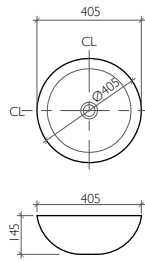

vintage collection

(CR) Antique Copper

(BZ) Old Bronze

(DB) Dark Bronze - inside
Old Bronze - outside

Truro
Countertop Wash Basin
Dia. 405 x 145 mm

BDS-TRU-101125-A-CR

Discover the Product on page 27