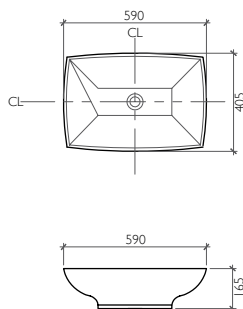

BDS-SMO-104111-A-WH

Available in Ice White Only

Discover the Product on page 34

Monaco

Countertop Wash Basin
without Overflow
600 x 420 x 115 mm

BDS-MON-105411-A-WH

Discover the Product on page 34

San Moritz