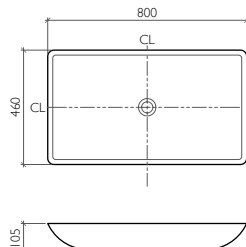

Pure
Countertop Wash Basin
without Overflow
800 x 460 x 105 mm

BDS-PUR-104216-A-WH

Discover the Product on page 23