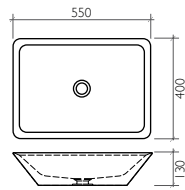

(BG) Beige Cream

(BK) Black Basalt

Cartagena
Countertop Wash Basin
500 x 400 x 130 mm

BDS-CAR-550-BG

Discover the Product on page 3

Antigua
Countertop Wash Basin
Dia. 430 x 150 mm

BDS-ANT-430-BG

Discover the Product on page 3