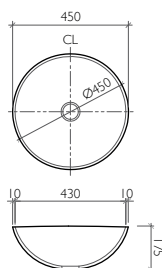

Elba

Countertop Glass Wash Basin
with Collar
10 mm Thick
Dia. 450 x 175 mm

BDS-ELB-450-GD

BDS-ELB-450-SV

Discover the Product on page 25