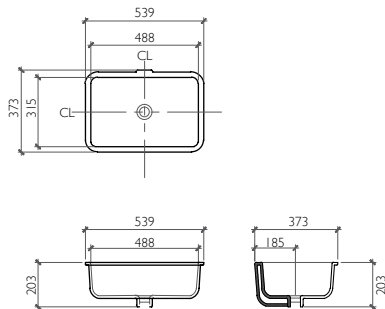

Corsair

Undercounter Wash Basin
with Overflow
539 x 373 x 203 mm

BDS-COR-106211-A-WH

Discover the Product on page 39

Aquaeo

Shallow Undercounter Wash Basin
with Overflow
525 x 355 x 160 mm

BDS-PRO-112211-J-WH

Discover the Product on page 39