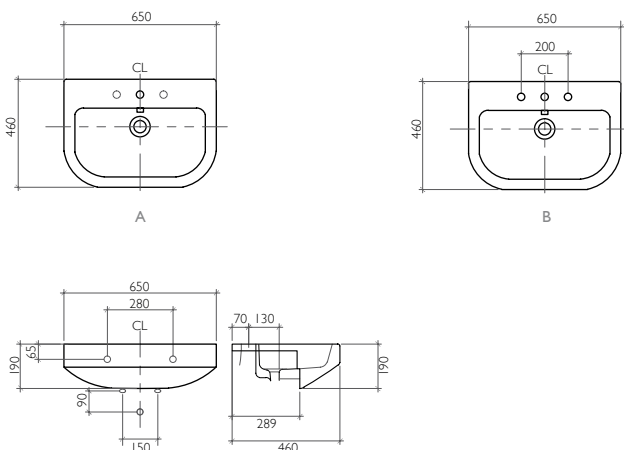

Discover the Product on page 37

X10

Semi Recessed Wash Basin
One Tap Hole
with Overflow
560 x 410 x 155 mm

BDS-X10-101-WH

Discover the Product on page 37

Hotel

Semi Recessed Wash Basin
with Overflow
650 x 460 x 190 mm