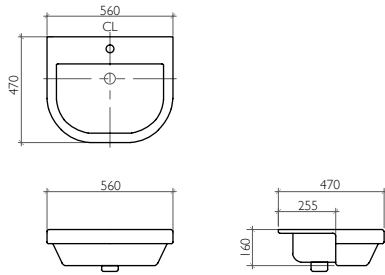

(WH) Ice White

Kudos Dream

Semi Recessed Wash Basin
One Tap Hole
with Overflow
560 x 470 x 160 mm

BDS-DRE-117011-A-WH

Discover the Product on page 37

Kudos Cube/2

Semi Recessed Wash Basin
with Overflow
550 x 450 x 180 mm