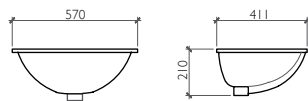

BDS-CUB-102611-A-WH

Discover the Product on page 39

Cube Square
Undercounter Wash Basin
with Overflow
405 x 405 x 190 mm

BDS-CUB-104611-A-WH

Discover the Product on page 39

Remo II
Undercounter Wash Basin
with Overflow
570 x 411 x 210 mm