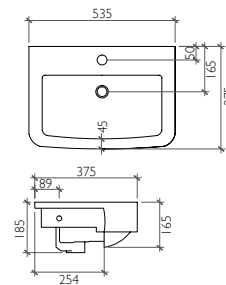

Savoia

Semi Recessed Wash Basin
One Tap Hole
with Overflow
535 x 375 x 165 mm

BDS-SAV-101-WH

Discover the Product on page 37