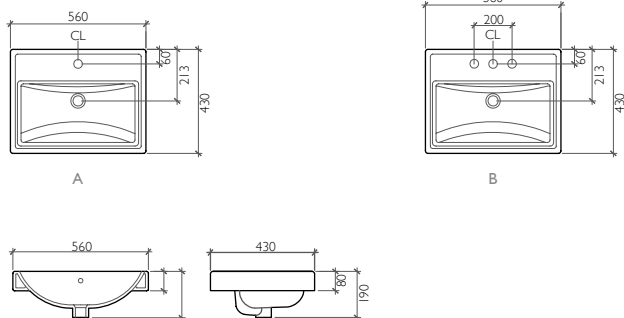

Corsair

Semi-Inset Wash Basin
with Overflow
560 x 430 x 190 mm

A. One Tap Hole
BDS-COR-114211-A-WH

B. 3 Tap Holes
BDS-COR-134211-A-WH

Discover the Product on page 35