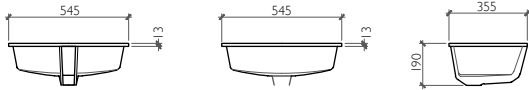

Discover the Product on page 39

Aquaeo

Shallow Undercounter Wash Basin
with Overflow
525 x 355 x 160 mm

BDS-PRO-112211-J-WH

Discover the Product on page 39

Cube Rectangle
Undercounter Wash Basin
with Overflow
545 x 351 x 190 mm