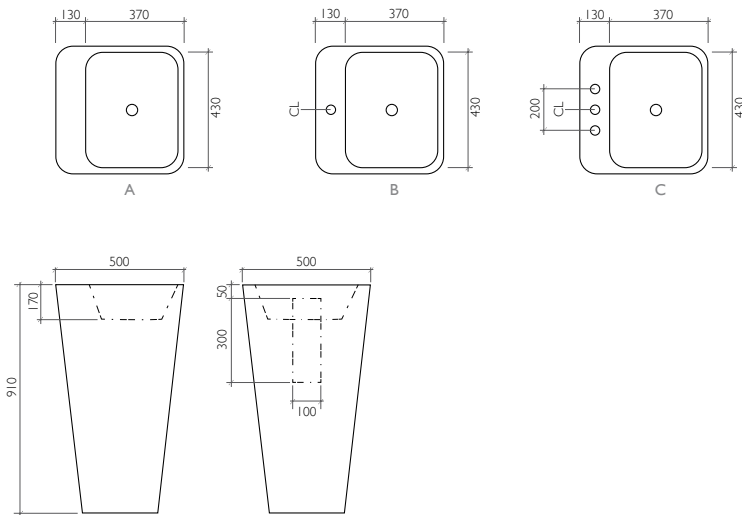

Metreux
Freestanding Wash Basin
without Overflow
500 x 500 x 910 mm

A. No Tap Hole
BDS-MET-501-WS

B. One Tap Hole
BDS-MET-511-WS

C. 3 Tap Holes
BDS-MET-531-WS

Discover the Product on page 11