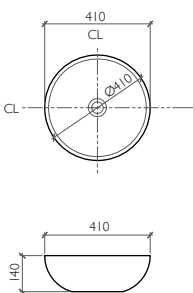

BDS-KAT-101413-A-GR

Discover the Product on page 29

Rangoon
Countertop Wash Basin
Dia. 420 x 150 mm

BDS-RAN-101413-A-GY

Discover the Product on page 29

Angkor
Countertop Wash Basin
Dia. 410 x 140 mm

BDS-ANG-101413-A-BR