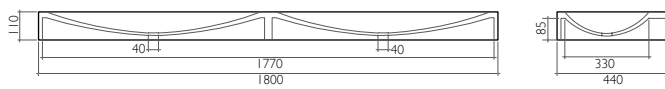

Metreux

Double Countertop Wash Basin
Inward Sloping in Bagnoquartz
without Overflow
1800 x 440 x 110 mm

A. No Tap Hole
BDS-MET-705-VS

B. One Tap Hole per Bowl
BDS-MET-715-VS

Discover the Product on page 13