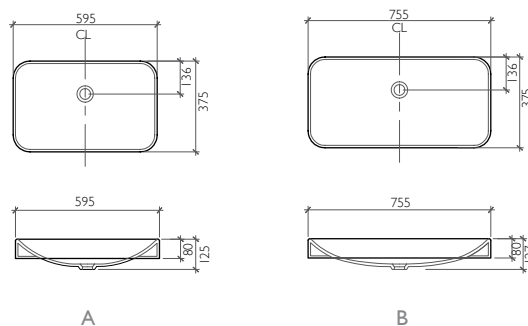

Discover the Product on page 29

Hanoi
Countertop Wash Basin
Dia. 410 x 150 mm

BDS-HAN-101413-A-BR

Discover the Product on page 29

ceramic

Biarritz
Countertop Wash Basin
without Overflow
450 x 380 x 120 mm

BDS-BIA-701-WH

Discover the Product on page 31

Biarritz
Countertop Wash Basin
without Overflow
550 x 380 x 120 mm

BDS-BIA-702-WH

Discover the Product on page 31

M-Line
Countertop/Semi-Inset Wash Basin
without Overflow

A. 500 x 380 x 140 mm
BDS-MLI-104211-A-WH

BDS-MLI-104211-A-MW

B. 700 x 380 x 140 mm
BDS-MLI-104211-B-WH

Discover the Product on page 31

Dream
Countertop/Semi-Inset Wash Basin
without Overflow

A. 595 x 375 x 125 mm
BDS-DRE-104211-A-WH

B. 755 x 375 x 127 mm
BDS-DRE-104211-B-WH