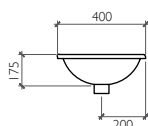

Remo Round
Undercounter Wash Basin
with Overflow
Dia. 405 x 175 mm

BDS-REM-106511-A-WH

Discover the Product on page 39