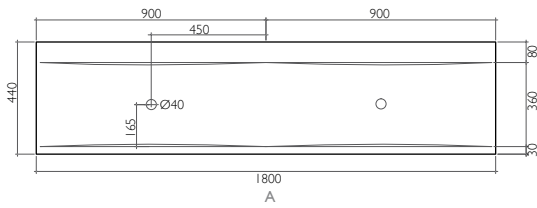

B. One Tap Hole
BDS-MET-716-WS

Discover the Product on page 13

Metreux

Double Countertop Wash Basin
Inward Sloping in Bagnoquartz
without Overflow
1800 x 440 x 110 mm

A. No Tap Hole
BDS-MET-705-VS

B. One Tap Hole per Bowl
BDS-MET-715-VS