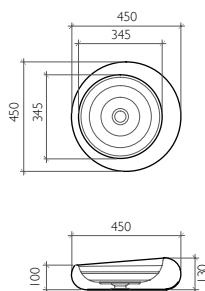

Santiago
Countertop Wash Basin
Dia. 432 x 160 mm

BDS-SAN-432-BG

BDS-SAN-432-BK

Discover the Product on page 3

La Cieba
Countertop Wash Basin
Dia. 450 x 130 mm

BDS-LAC-104118-A-BG

BDS-LAC-104118-A-BK

Discover the Product on page 5