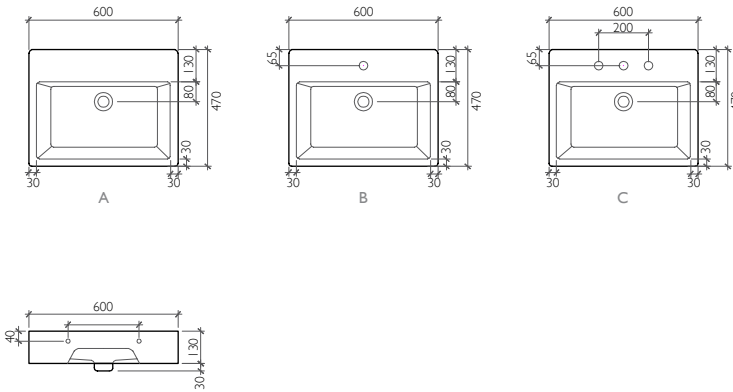

Smooth

Countertop/ Wall Mounted Wash Basin 60
with Overflow
600 x 470 x 160 mm

A. No Tap Hole
BDS-SMO-I16047-A-WH

B. One Tap Hole
BDS-SMO-I06047-A-WH

C. 3 Tap Hole
BDS-SMO-I26047-A-WH

Available in Ice White Only

Discover the Product on page 33

Smooth

Countertop Wash Basin
without Overflow
500 x 380 x 130 mm

BDS-SMO-I15038-A-WH

Available in Ice White Only

Discover the Product on page 33