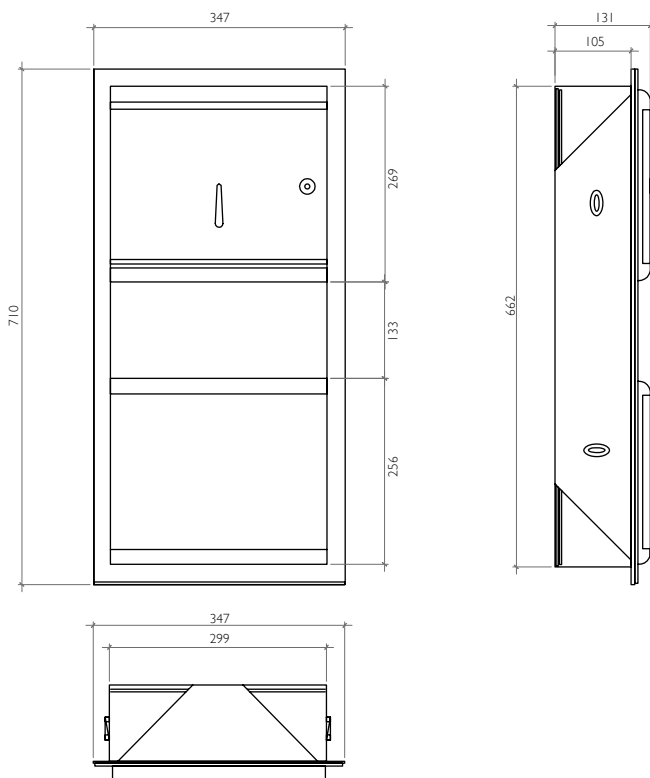

AQA-IX3-70 I-SS

Stainless Steel Wall Mounted
Liquid Soap Dispenser
with Infrared Sensor
Battery Operated
800 ml
with Cylinder Lock and Key
Stainless Steel Grade 304
Thickness 1.0 mm
110 x 110 x 260 mm

[Stainless Steel Grade 304 Complies to EU Directive EN 10088-2]

Discover the Product on page 17

technical data