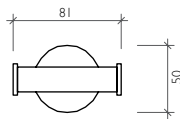

BDA-IX3-422-A-SS

Stainless Steel Double Robe Hook
81 x 57 x 50 mm

Discover the Product on page 9