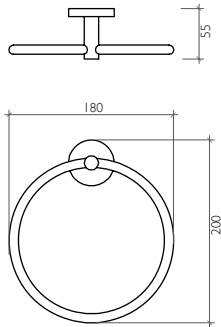

BDA-IX3-702-A-SS

Stainless Steel Towel Ring
180 x 55 x 200 mm

Discover the Product on page 9