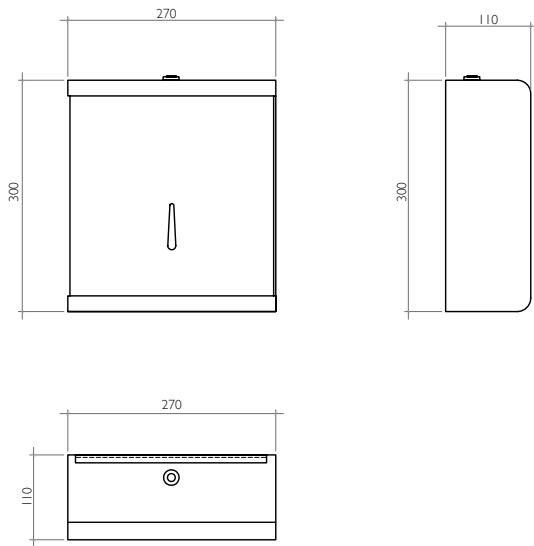

AQA-IX3-71 I-SS

Stainless Steel Wall Mounted
Towel Dispenser
with Infrared Sensor
with Cylinder Lock and Key
Stainless Steel Grade 304
Thickness 1.0 mm
270 x 110 x 300 mm

[Stainless Steel Grade 304 Complies to EU Directive EN 10088-2]

Discover the Product on page 17