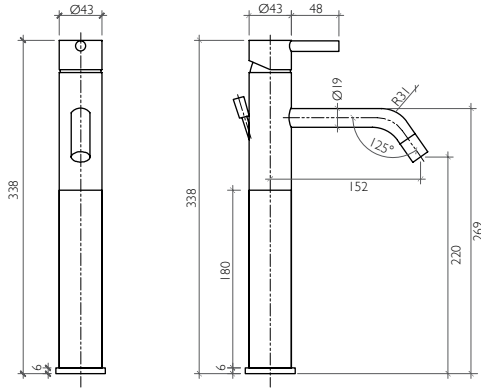

AQE-IX3-301-SS

Wall Shower Arm
346 mm Length

BDD-MLI-3 | 2033-A-NB

Round Slimline Shower Head
Dia. 200 mm

BDD-MLI-1 | 5020-A-NB

Round Slimline Shower Head
Dia. 300 mm

BDD-MLI-1 | 5030-A-NB

Wall Mounted Spout
Spout Length 455 mm

Discover the Product on page 3

technical data

AQM-IX3-301-SS

Stainless Steel Mono Basin Mixer
with Push Type Waste
with 3/8" Flexible Tubes

Discover the Product on page 3

AQM-IX3-302-SS

Stainless Steel Mono Tall Basin Mixer
with Pop-up Waste
with 1/2" Flexible Tubes
288 mm High

Discover the Product on page 3

AQM-IX3-303-SS

Stainless Steel Mono Extended
Basin Mixer
with Pop-up Waste
with 1/2" Flexible Tubes
338 mm High

Discover the Product on page 3

AQM-IX3-305-SS

Stainless Steel One Piece
Concealed Basin Mixer
Spout Length 225 mm