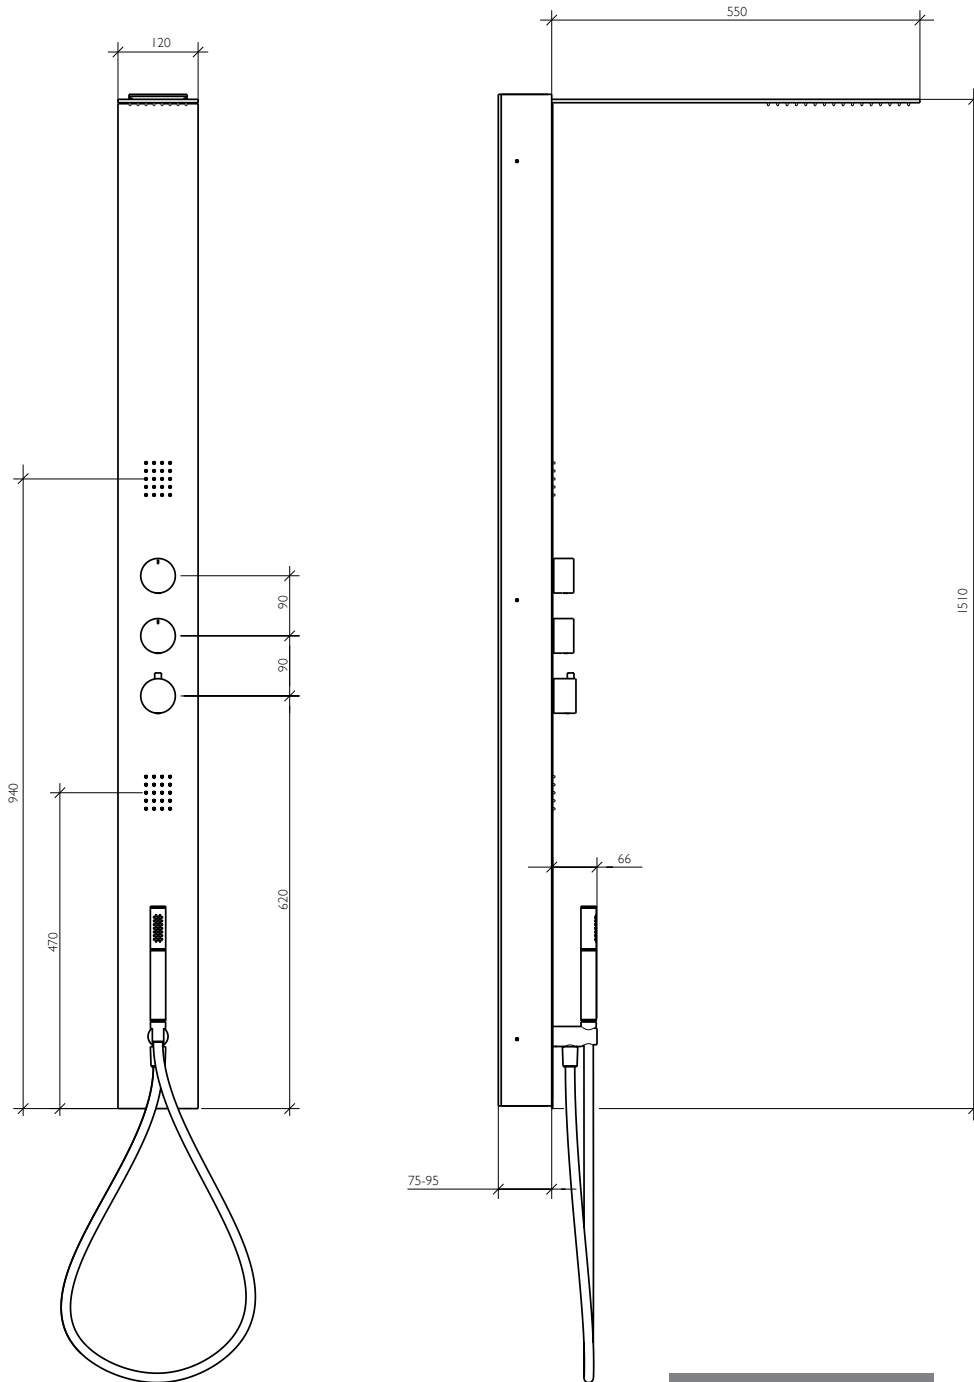

AQE-IX3-301-SS

Wall Shower Arm
346 mm Length

BDD-MLI-3 | 2033-A-NB

Round Slimline Shower Head
Dia. 200 mm

BDD-MLI-1 | 5020-A-NB

Round Slimline Shower Head
Dia. 300 mm

BDD-MLI-1 | 5030-A-NB

Wall Mounted Spout
Spout Length 455 mm

Discover the Product on page 5

technical data

BDD-MLI-1 | 5030-A-NB

Stainless Steel Round Slimline
Shower Head
with 1/2" Connection
Stainless Steel Grade 304
Dia. 300 mm

Discover the Product on page 5

BDD-MLI-3 | 2033-A-NB

Wall Shower Arm
with 1/2" Connection
346 mm Length
Brass with Brushed Nickel Finished

Discover the Product on page 5

AQM-IX3-513-SS

Multi-Function Shower Column

Consisting :

- Roughing In Set
- Shower Panel
- Shower Head
- Complete Mixer
- 3 Way Diverter
- 2 Bodysprays
- Hand Shower and Holder
- Brushed Stainless Steel Finish