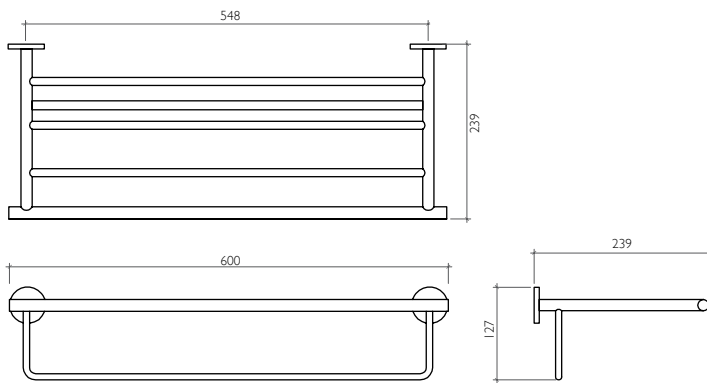

Stainless Steel Towel Rail
650 x 62 x 50 mm

Discover the Product on page 9

technical data

BDA-IX3-712-B-SS

Stainless Steel Towel Rack
with Hanging Rail
600 x 239 x 127 mm

Discover the Product on page 9