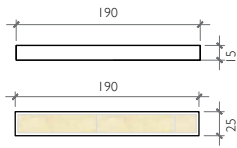

500 x 35 x 120 mm

AQD-IX3-700-T-SS

700 x 35 x 120 mm

AQD-IX3-800-T-SS

800 x 35 x 120 mm

technical data

Discover the Product on page 21

MARBLE FINISHES: