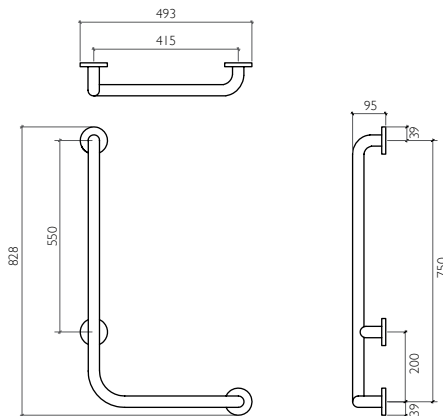

AQE-K5080-K-ESG1

AQUAECO
 Stainless Steel Flush Plate (Dual Flush)
 236 x 12 x 152 mm

[Flush Plate is suitable for use with AQUAECO concealed cisterns]

AQE-K301-A01-ESG1
 AQE-K130-A01-ESG1
 AQE-K301-B01-ESG1
 (For Wall Hung WC Front Operation)
 AQE-K301-D01-ESG1
 (For Back to Wall WC Front Operation)

Discover the Product on page 13

AQP-IX3-851-SS

Stainless Steel Urinal Flush Plate
 with Infrared Sensor
 118 x 65 x 147 mm

Discover the Product on page 13

AQE-MED-240-SS

Stainless Steel 90° Angled Grab Bar
 Dia. 32 mm
 415 x 95 x 750 mm
 with Right Handle

Discover the Product on page 13

AQE-MED-241-SS

Stainless Steel 90° Angled Grab Bar
 Dia. 32 mm
 415 x 95 x 750 mm
 with Left Handle

Discover the Product on page 13

AQE-MED-051-SS

Stainless Steel Wall Mounted
 Foldable Shower Seat
 with Phenolic Seat
 484 x 526 x 93 mm