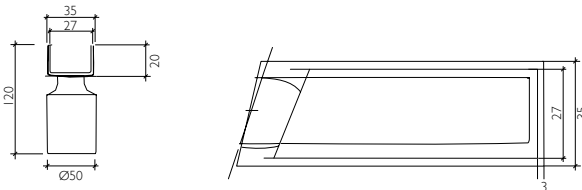

technical data

Discover the Product on page 19

Stainless Steel Shower Channel
with Tile Tray
Stainless Steel Grade 304
Vertical Outlet Dia. 50 mm
Capacity 30 l/m

AQD-IX3-200-T-SS

200 x 35 x 120 mm

AQD-IX3-500-T-SS

500 x 35 x 120 mm

AQD-IX3-700-T-SS

700 x 35 x 120 mm

AQD-IX3-800-T-SS

800 x 35 x 120 mm

technical data

Discover the Product on page 21

MARBLE FINISHES: