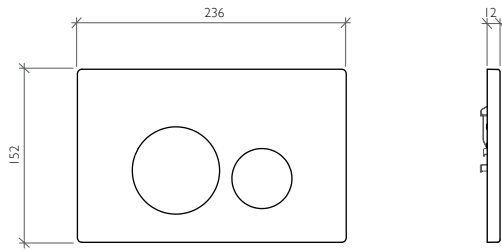

AQE-K5080-K-ESG1

AQUAECO
 Stainless Steel Flush Plate (Dual Flush)
 236 x 12 x 152 mm

[Flush Plate is suitable for use with AQUAECO concealed cisterns]

AQE-K301-A01-ESG1
 AQE-K130-A01-ESG1
 AQE-K301-B01-ESG1
 (For Wall Hung WC Front Operation)
 AQE-K301-D01-ESG1
 (For Back to Wall WC Front Operation)