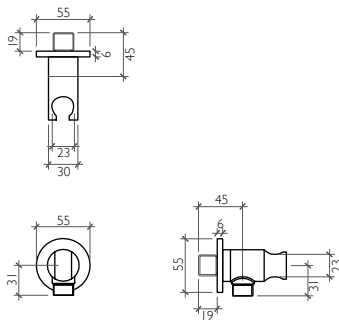

Discover the Product on page 5

technical data

BDD-MLI-1 | 5030-A-NB

Stainless Steel Round Slimline
Shower Head
with 1/2" Connection
Stainless Steel Grade 304
Dia. 300 mm

Discover the Product on page 5

BDD-MLI-3 | 2033-A-NB

Wall Shower Arm
with 1/2" Connection
346 mm Length
Brass with Brushed Nickel Finished

Discover the Product on page 5

AQM-IX3-513-SS

Multi-Function Shower Column

Consisting :

- Roughing In Set
- Shower Panel
- Shower Head
- Complete Mixer
- 3 Way Diverter
- 2 Bodysprays
- Hand Shower and Holder
- Brushed Stainless Steel Finish

technical data

Discover the Product on page 5

Discover more at www.aquazone-uk.com

Hand Shower

Slide Rail

AQM-IX3-K515-SS

Stainless Steel Shower Kit

Consists of:

- Hand Shower
Dia. 24 x 197 mm
- Slide Rail
115 x 55 x 704 mm
- Hose
1500 mm

Discover the Product on page 7

technical data

AQM-IX3-410-SS

Stainless Steel Concealed
Shower Mixer

Discover the Product on page 7