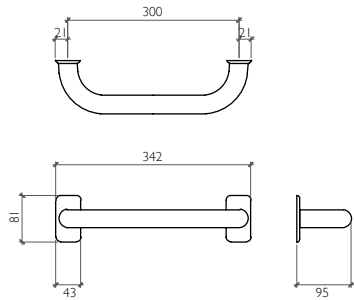

AQE-MED-052-SS

Stainless Steel Wall Mounted
 Foldable Shower Seat
 with White Polyethylene Seat
 484 x 526 x 93 mm

Discover the Product on page 13

AQE-MED-285-SS

Stainless Steel Foldable Grab Bar
with Toilet Roll Holder
100 x 850 x 249 mm

Discover the Product on page 13

AQE-MED-203-SS

Stainless Steel Straight Grab Bar
Dia. 32 mm
300 x 95 x 81 mm

Discover the Product on page 13

AQE-MED-206-SS

Stainless Steel Straight Grab Bar
Dia. 32 mm
600 x 95 x 78 mm