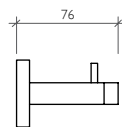

BDA-IX3-452-A-SS

Stainless Steel Wall Mounted Door Stop
with Hook
45 x 76 x 45 mm

Discover the Product on page 9