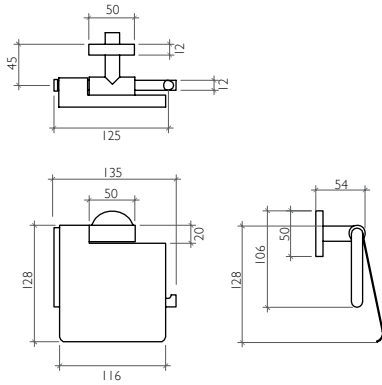

BDA-IX3-522-A-SS

Stainless Steel Toilet Roll Holder
with Cover
135 x 54 x 128 mm

Discover the Product on page 9