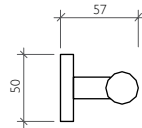

BDA-IX3-422-A-SS

Stainless Steel Double Robe Hook
81 x 57 x 50 mm

Discover the Product on page 9