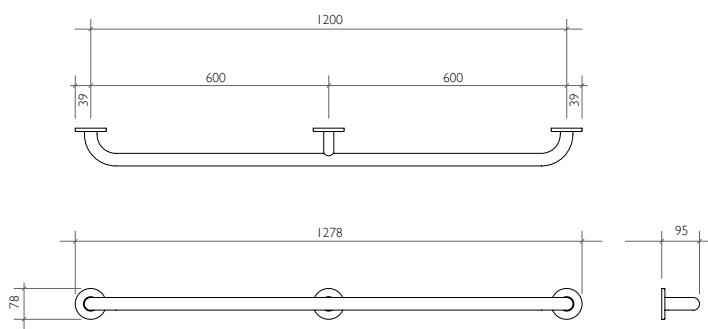

Discover the Product on page 13

AQE-MED-203-SS

Stainless Steel Straight Grab Bar
Dia. 32 mm
300 x 95 x 81 mm

Discover the Product on page 13

AQE-MED-206-SS

Stainless Steel Straight Grab Bar
Dia. 32 mm
600 x 95 x 78 mm

Discover the Product on page 13

AQE-MED-209-SS

Stainless Steel Straight Grab Bar
Dia. 32 mm
900 x 95 x 78 mm

Discover the Product on page 13

AQE-MED-212-SS

Stainless Steel Extended Grab Bar
Dia. 32 mm
with Center Fixing Point
1200 x 95 x 78 mm