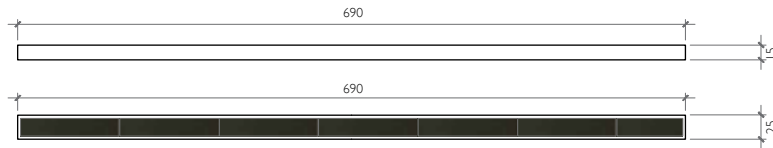

500 x 35 x 120 mm

AQD-IX3-700-T-SS

700 x 35 x 120 mm

AQD-IX3-800-T-SS

800 x 35 x 120 mm

technical data

Discover the Product on page 21

MARBLE FINISHES: