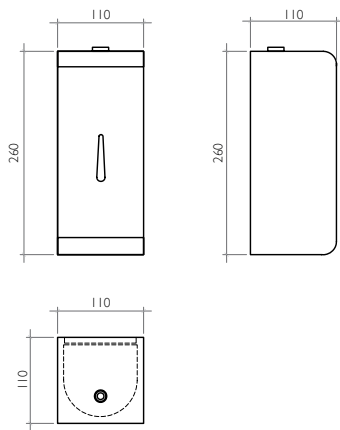

AQA-IX3-71 I-SS

Stainless Steel Wall Mounted
Towel Dispenser
with Infrared Sensor
with Cylinder Lock and Key
Stainless Steel Grade 304
Thickness 1.0 mm
270 x 110 x 300 mm

[Stainless Steel Grade 304 Complies to EU Directive EN 10088-2]

Discover the Product on page 17

AQA-IX3-70 I-SS

Stainless Steel Wall Mounted
Liquid Soap Dispenser
with Infrared Sensor
Battery Operated
800 ml
with Cylinder Lock and Key
Stainless Steel Grade 304
Thickness 1.0 mm
110 x 110 x 260 mm

[Stainless Steel Grade 304 Complies to EU Directive EN 10088-2]

Discover the Product on page 17

technical data

AQA-IX3-73 I-SS

Stainless Steel Recessed Wall Mounted
Paper Towel Dispenser and Waste Bin
with Cylinder Lock and Key
Stainless Steel Grade 304
Thickness 1.0 mm
347 x 131 x 710 mm

[Stainless Steel Grade 304 Complies to EU Directive EN 10088-2]

Discover the Product on page 17