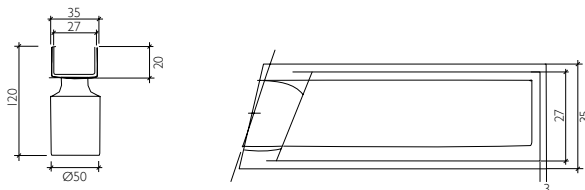

technical data

Discover the Product on page 19

Stainless Steel Shower Channel
with Tile Tray
Stainless Steel Grade 304
Vertical Outlet Dia. 50 mm
Capacity 30 l/m

AQD-IX3-200-T-SS

200 x 35 x 120 mm

AQD-IX3-500-T-SS

500 x 35 x 120 mm

AQD-IX3-700-T-SS

700 x 35 x 120 mm

AQD-IX3-800-T-SS

800 x 35 x 120 mm

technical data

Discover the Product on page 21

MARBLE FINISHES: