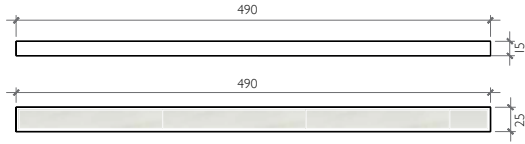

500 x 35 x 120 mm

AQD-IX3-700-T-SS

700 x 35 x 120 mm

AQD-IX3-800-T-SS

800 x 35 x 120 mm

technical data

Discover the Product on page 21

MARBLE FINISHES: