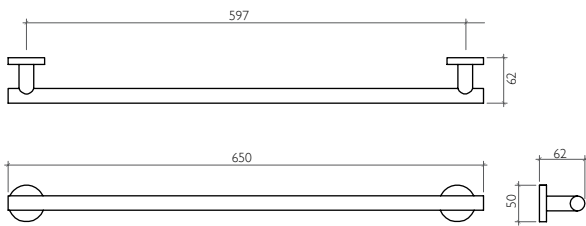

BDA-IX3-712-A-SS