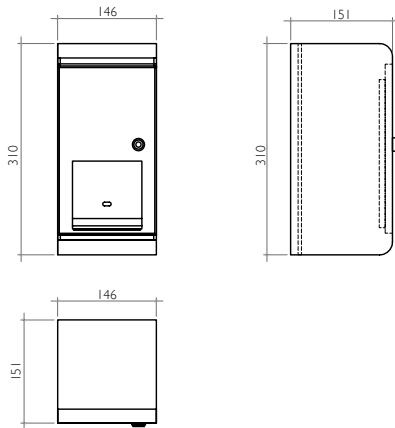

AQA-IX3-712-D-SS

Stainless Steel Wall Mounted Double Toilet Roll Holder with Spindle System with Cylinder Lock and Key
Stainless Steel Grade 304
Thickness 1.0 mm
146 x 151 x 310 mm

[Stainless Steel Grade 304 Complies to EU Directive EN 10088-2]

Discover the Product on page 17