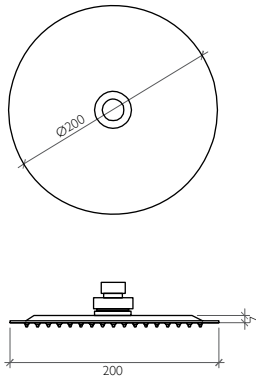

BDD-MLI-1 | 5020-A-NB

Stainless Steel Round Slimline
Shower Head
with 1/2" Connection
Stainless Steel Grade 304
Dia. 200 mm

Discover the Product on page 5

technical data

BDD-MLI-1 | 5030-A-NB

Stainless Steel Round Slimline
Shower Head
with 1/2" Connection
Stainless Steel Grade 304
Dia. 300 mm

Discover the Product on page 5

BDD-MLI-3 | 2033-A-NB

Wall Shower Arm
with 1/2" Connection
346 mm Length
Brass with Brushed Nickel Finished

Discover the Product on page 5