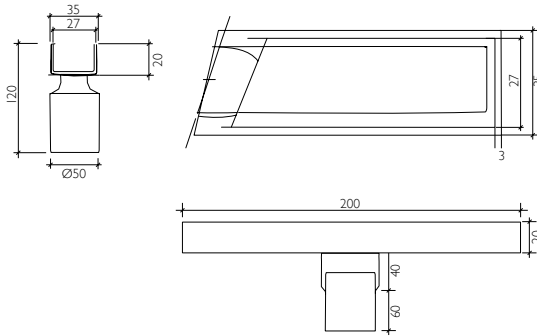

AQD-IX3-200-C-SS

200 x 35 x 85 mm

AQD-IX3-500-C-SS

500 x 35 x 85 mm

AQD-IX3-700-C-SS

700 x 35 x 85 mm

AQD-IX3-800-C-SS

800 x 35 x 85 mm

technical data

Discover the Product on page 19

Stainless Steel Shower Channel
with Tile Tray
Stainless Steel Grade 304
Vertical Outlet Dia. 50 mm
Capacity 30 l/m

AQD-IX3-200-T-SS

200 x 35 x 120 mm

AQD-IX3-500-T-SS