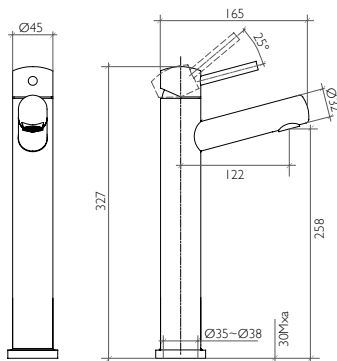

BDM-AQU-111921-A-SS

Stainless Steel Mono Tall Basin Mixer
with Push Type Waste
with 3/8" Flexible Tubes
327 mm High

Discover the Product on page 3

technical data