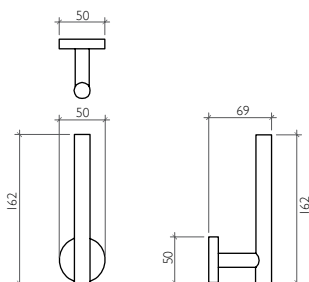

- Hand Shower
Dia. 24 x 197 mm
- Slide Rail
115 x 55 x 704 mm
- Hose
1500 mm

Discover the Product on page 7

technical data

AQM-IX3-410-SS

Stainless Steel Concealed
Shower Mixer

Discover the Product on page 7

Discover the Product on page 9

AQA-IX3-101-SS

Counter Recessed Liquid Soap Dispenser
500 ml
Dia. 63 x 333 mm

Discover the Product on page 9

BDA-IX3-522-A-SS

Stainless Steel Toilet Roll Holder
with Cover
135 x 54 x 128 mm

Discover the Product on page 9

BDA-IX3-512-A-SS

Stainless Steel Toilet Roll Holder
without Cover
135 x 54 x 106 mm

Discover the Product on page 9

BDA-IX3-502-A-SS

Stainless Steel Spare Toilet Roll Holder
50 x 69 x 162 mm