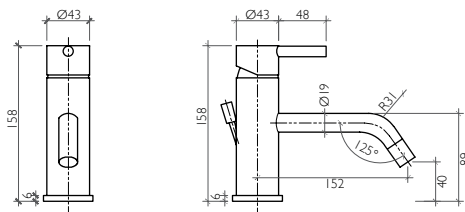

AQM-IX3-301-SS

Stainless Steel Mono Basin Mixer
with Push Type Waste
with 3/8" Flexible Tubes

Discover the Product on page 3