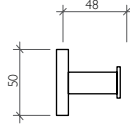

BDA-IX3-412-A-SS

Stainless Steel Single Robe Hook
50 x 48 x 50 mm

Discover the Product on page 9