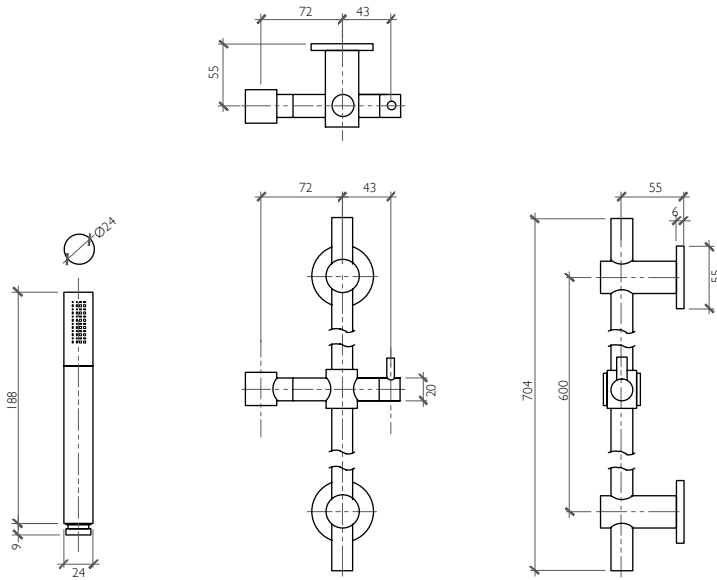

Hand Shower

Slide Rail

AQM-IX3-K515-SS

Stainless Steel Shower Kit

Consists of:

- Hand Shower
  Dia. 24 x 197 mm
- Slide Rail
  115 x 55 x 704 mm
- Hose
  1500 mm

Discover the Product on page 7

technical data