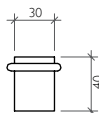

BDA-IX3-651-A-SS

Stainless Steel Floor Mounted Door Stop
Dia. 40 x 40 mm

Discover the Product on page 9