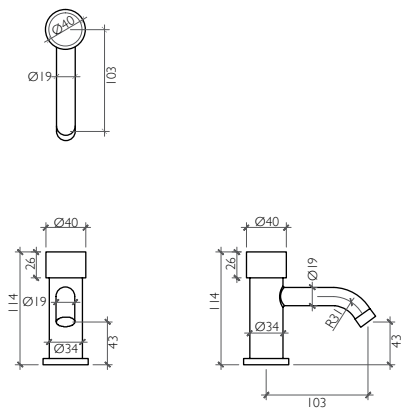

AQM-IX3-306-SS

Stainless Steel Deck Mounted
Self-Closing Basin Mixer
3s Runtime
Delivers 0.42L @ 4 Bar Operating Pressure
without Waste
with 1/2" Connection

Discover the Product on page 3