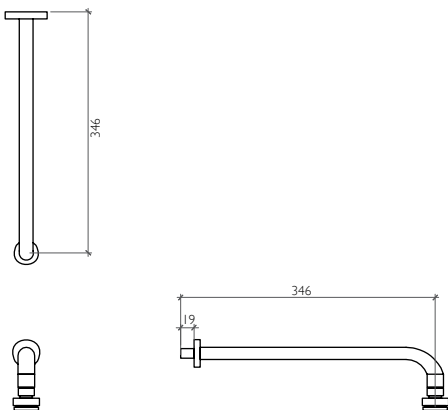

AQE-IX3-301-SS

Wall Shower Arm
346 mm Length

BDD-MLI-3 | 2033-A-NB

Round Slimline Shower Head
Dia. 200 mm

BDD-MLI-1 | 5020-A-NB

Round Slimline Shower Head
Dia. 300 mm

BDD-MLI-1 | 5030-A-NB

Wall Mounted Spout
Spout Length 455 mm

Discover the Product on page 5

technical data

BDD-MLI-1 | 5030-A-NB

Stainless Steel Round Slimline
Shower Head
with 1/2" Connection
Stainless Steel Grade 304
Dia. 300 mm

Discover the Product on page 5

BDD-MLI-3 | 2033-A-NB

Wall Shower Arm
with 1/2" Connection
346 mm Length
Brass with Brushed Nickel Finished

Discover the Product on page 5

AQM-IX3-513-SS

Multi-Function Shower Column

Consisting :

- Roughing In Set
- Shower Panel
- Shower Head
- Complete Mixer
- 3 Way Diverter
- 2 Bodysprays
- Hand Shower and Holder
- Brushed Stainless Steel Finish