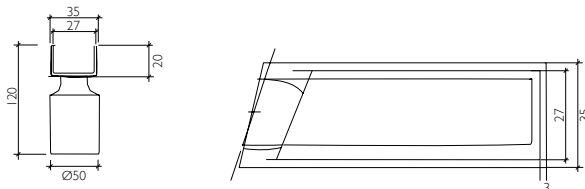

technical data

Discover the Product on page 19

Stainless Steel Shower Channel
with Tile Tray
Stainless Steel Grade 304
Vertical Outlet Dia. 50 mm
Capacity 30 l/m

AQD-IX3-200-T-SS

200 x 35 x 120 mm

AQD-IX3-500-T-SS

500 x 35 x 120 mm

AQD-IX3-700-T-SS

700 x 35 x 120 mm

AQD-IX3-800-T-SS

800 x 35 x 120 mm

technical data

Discover the Product on page 21

MARBLE FINISHES: