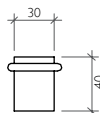

BDA-IX3-651-A-SS

Stainless Steel Floor Mounted Door Stop
Dia. 40 x 40 mm

Discover the Product on page 9