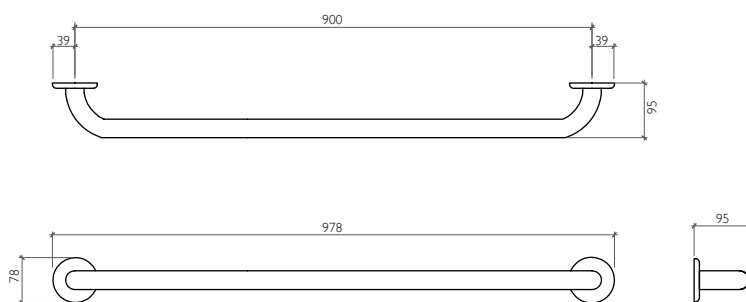

Discover the Product on page 13

AQE-MED-203-SS

Stainless Steel Straight Grab Bar
Dia. 32 mm
300 x 95 x 81 mm

Discover the Product on page 13

AQE-MED-206-SS

Stainless Steel Straight Grab Bar
Dia. 32 mm
600 x 95 x 78 mm

Discover the Product on page 13

AQE-MED-209-SS

Stainless Steel Straight Grab Bar
Dia. 32 mm
900 x 95 x 78 mm

Discover the Product on page 13

AQE-MED-212-SS

Stainless Steel Extended Grab Bar
Dia. 32 mm
with Center Fixing Point
1200 x 95 x 78 mm