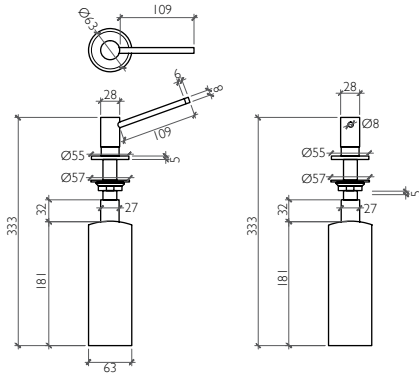

AQA-IX3-101-SS

Counter Recessed Liquid Soap Dispenser
500 ml
Dia. 63 x 333 mm

Discover the Product on page 9