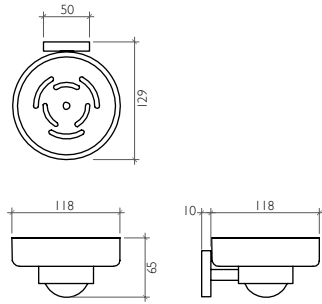

- Hand Shower
Dia. 24 x 197 mm
- Slide Rail
115 x 55 x 704 mm
- Hose
1500 mm

Discover the Product on page 7

technical data

AQM-IX3-410-SS

Stainless Steel Concealed
Shower Mixer

Discover the Product on page 7

AQM-IX3-602-SS

Stainless Steel Wall Outlet and Bracket
1/2"

Discover the Product on page 7

AQP-IX3-604-SS

Stainless Steel Wall Outlet
1/2"

Discover the Product on page 7

BDA-IX3-602-A-SS

Stainless Steel Wall Mounted
Soap Dish and Holder
118 x 129 x 65 mm