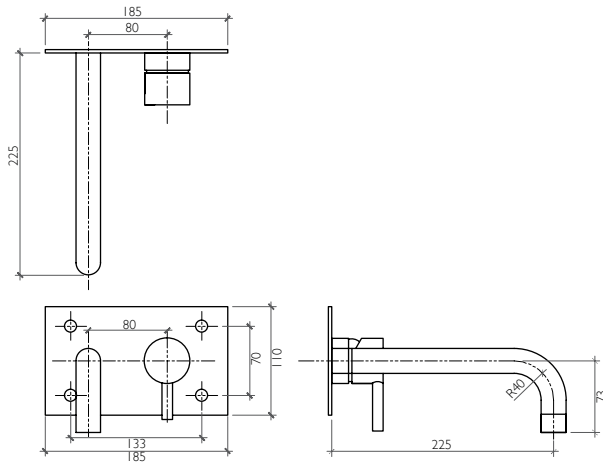

AQM-IX3-303-SS

Stainless Steel Mono Extended
Basin Mixer
with Pop-up Waste
with 1/2" Flexible Tubes
338 mm High

Discover the Product on page 3

AQM-IX3-305-SS

Stainless Steel One Piece
Concealed Basin Mixer
Spout Length 225 mm

Discover the Product on page 3