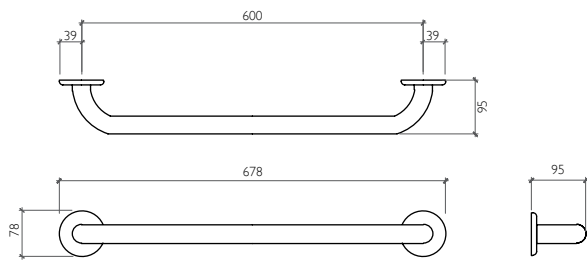

AQE-MED-052-SS

Stainless Steel Wall Mounted
 Foldable Shower Seat
 with White Polyethylene Seat
 484 x 526 x 93 mm

Discover the Product on page 13

AQE-MED-285-SS

Stainless Steel Foldable Grab Bar
with Toilet Roll Holder
100 x 850 x 249 mm

Discover the Product on page 13

AQE-MED-203-SS

Stainless Steel Straight Grab Bar
Dia. 32 mm
300 x 95 x 81 mm

Discover the Product on page 13

AQE-MED-206-SS

Stainless Steel Straight Grab Bar
Dia. 32 mm
600 x 95 x 78 mm