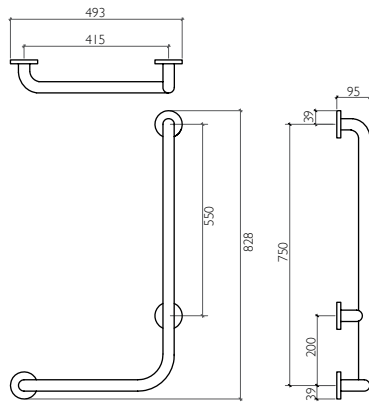

AQE-K5080-K-ESG1

AQUAECO
 Stainless Steel Flush Plate (Dual Flush)
 236 x 12 x 152 mm

[Flush Plate is suitable for use with AQUAECO concealed cisterns]

AQE-K301-A01-ESG1
 AQE-K130-A01-ESG1
 AQE-K301-B01-ESG1
 (For Wall Hung WC Front Operation)
 AQE-K301-D01-ESG1
 (For Back to Wall WC Front Operation)

Discover the Product on page 13

AQP-IX3-851-SS

Stainless Steel Urinal Flush Plate
 with Infrared Sensor
 118 x 65 x 147 mm

Discover the Product on page 13

AQE-MED-240-SS

Stainless Steel 90° Angled Grab Bar
 Dia. 32 mm
 415 x 95 x 750 mm
 with Right Handle