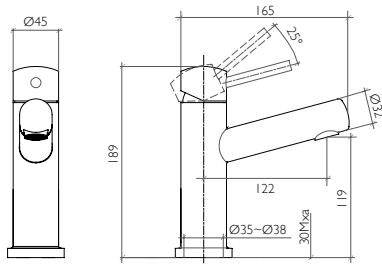

BDM-AQU-111914-A-SS

Stainless Steel Mono Basin Mixer
with Push Type Waste
with 3/8" Flexible Tubes

Discover the Product on page 3