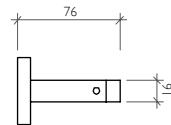

Discover the Product on page 9

BDA-IX3-412-A-SS

Stainless Steel Single Robe Hook
50 x 48 x 50 mm

Discover the Product on page 9

BDA-IX3-422-A-SS

Stainless Steel Double Robe Hook
81 x 57 x 50 mm

Discover the Product on page 9