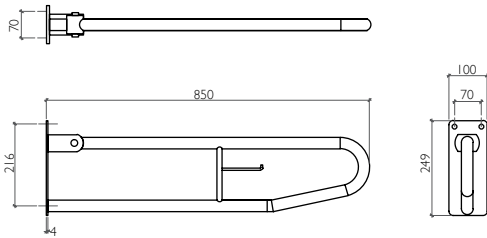

AQE-MED-285-SS

Stainless Steel Foldable Grab Bar
with Toilet Roll Holder
100 x 850 x 249 mm

Discover the Product on page 13