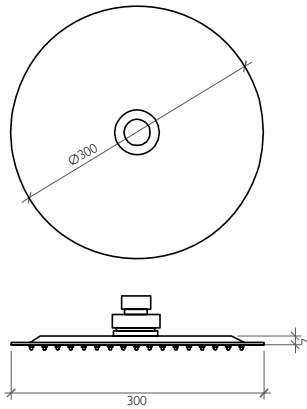

AQE-IX3-301-SS

Wall Shower Arm
346 mm Length

BDD-MLI-3 | 2033-A-NB

Round Slimline Shower Head
Dia. 200 mm

BDD-MLI-1 | 5020-A-NB

Round Slimline Shower Head
Dia. 300 mm

BDD-MLI-1 | 5030-A-NB

Wall Mounted Spout
Spout Length 455 mm

Discover the Product on page 5

technical data

BDD-MLI-1 | 5030-A-NB

Stainless Steel Round Slimline
Shower Head
with 1/2" Connection
Stainless Steel Grade 304
Dia. 300 mm

Discover the Product on page 5

BDD-MLI-3 | 2033-A-NB