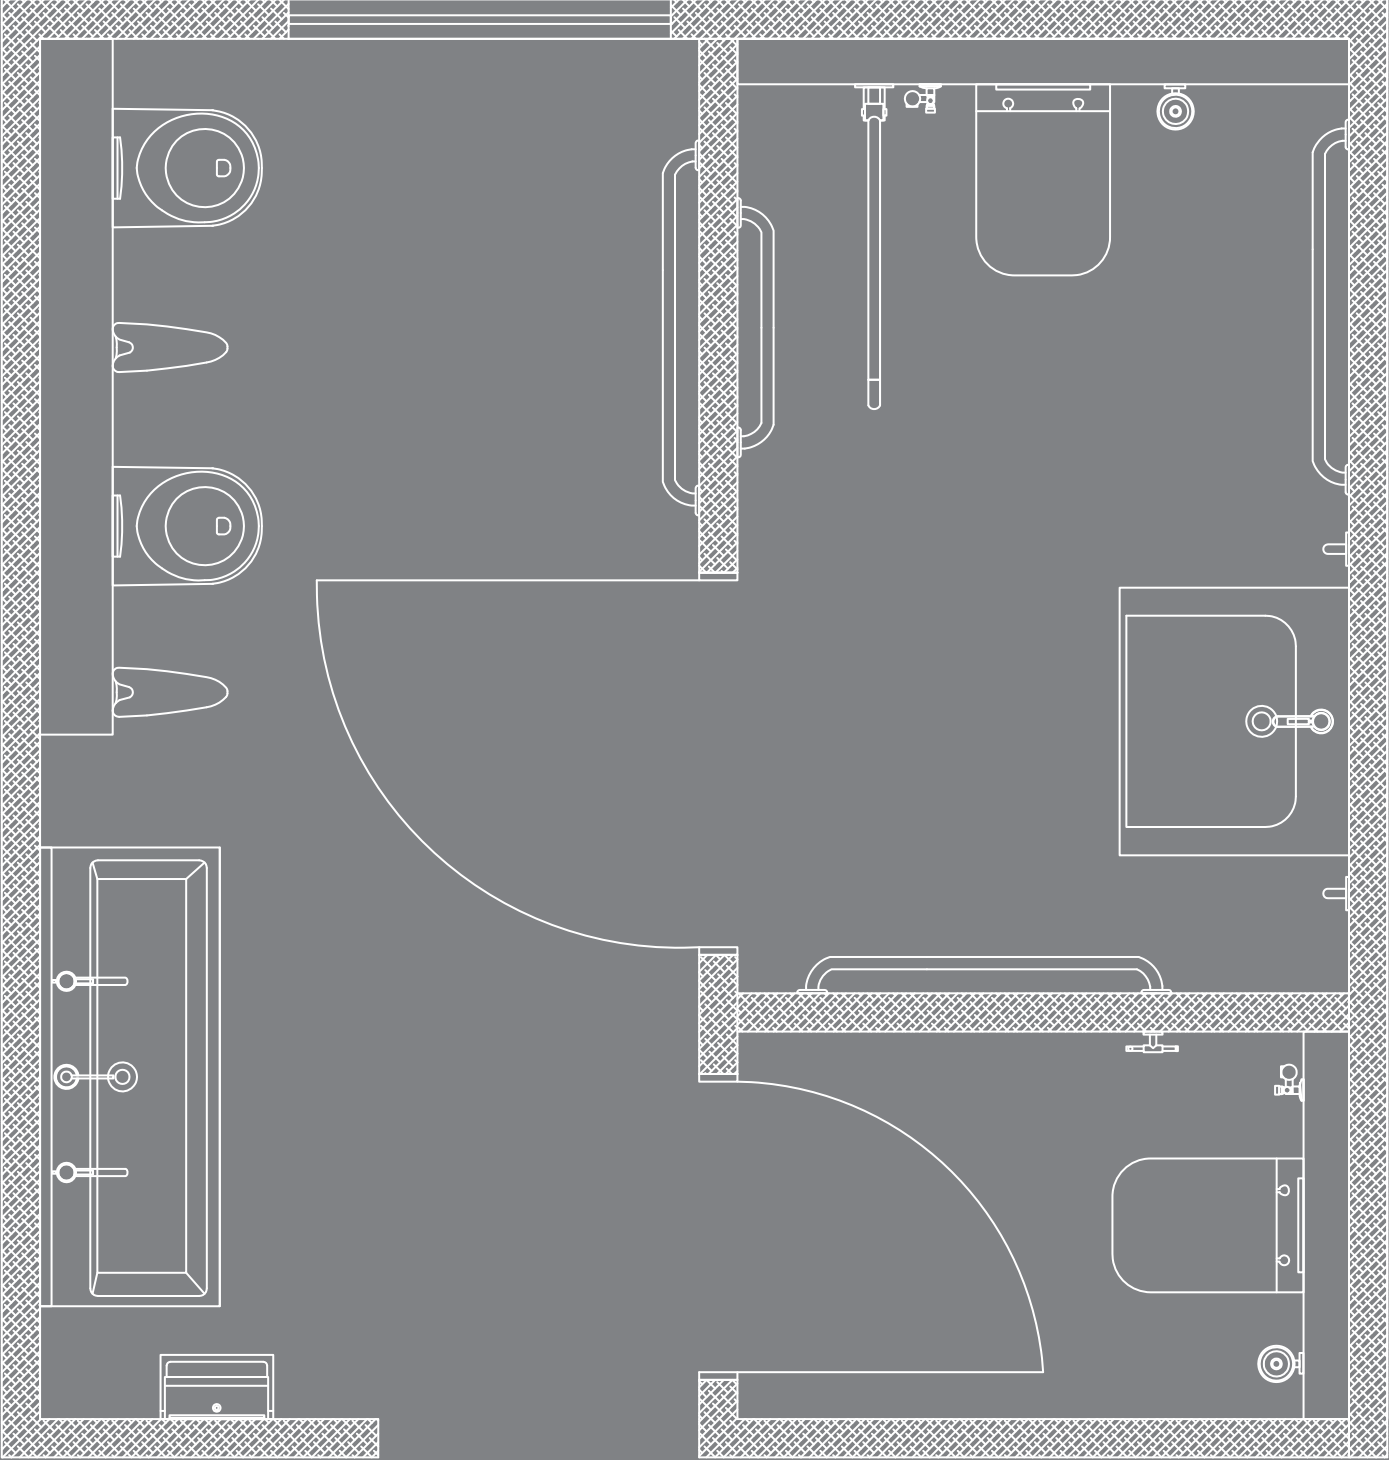

IX304

STAINLESS STEEL WASHROOM SOLUTIONS

AQUAECO