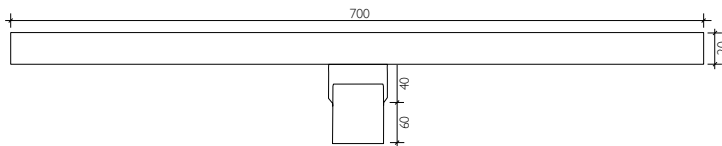

AQD-IX3-800-T-SS

800 x 35 x 120 mm