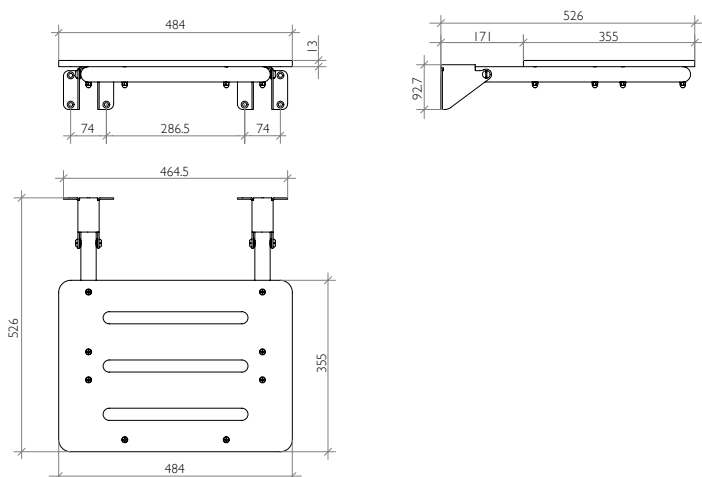

AQE-MED-241-SS

Stainless Steel 90° Angled Grab Bar
Dia. 32 mm
415 x 95 x 750 mm
with Left Handle

Discover the Product on page 13