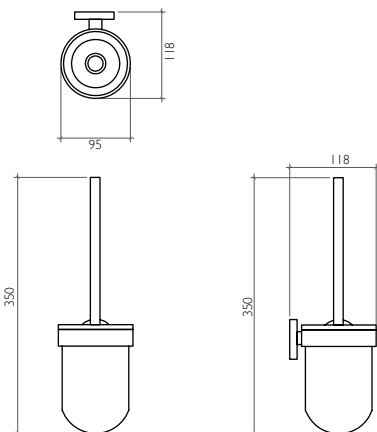

Discover the Product on page 9

BDA-IX3-512-A-SS

Stainless Steel Toilet Roll Holder
without Cover
135 x 54 x 106 mm

Discover the Product on page 9

BDA-IX3-502-A-SS

Stainless Steel Spare Toilet Roll Holder
50 x 69 x 162 mm

Discover the Product on page 9

BDA-IX3-702-A-SS

Stainless Steel Towel Ring
180 x 55 x 200 mm

Discover the Product on page 9

BDA-IX3-712-A-SS

Stainless Steel Towel Rail
650 x 62 x 50 mm

Discover the Product on page 9

technical data

BDA-IX3-712-B-SS

Stainless Steel Towel Rack
with Hanging Rail
600 x 239 x 127 mm

Discover the Product on page 9

BDA-IX3-152-A-SS

Stainless Steel Wall Mounted
Toilet Brush and Holder
95 x 118 x 350 mm