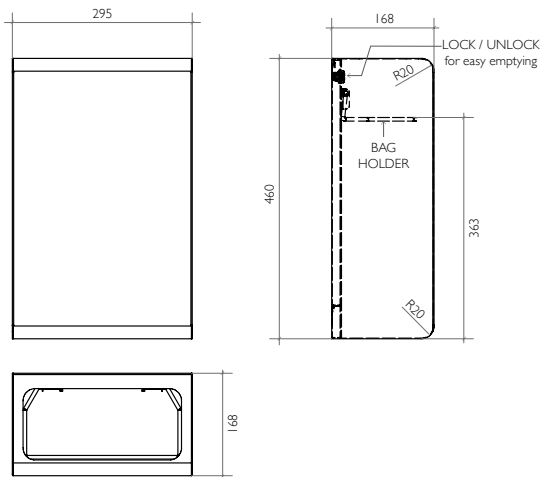

AQA-IX3-732-SS

Stainless Steel Wall Mounted Waste Bin with Lock and Key
Stainless Steel Grade 304
Thickness 1.0 mm
295 x 168 x 460 mm

[Stainless Steel Grade 304 Complies to EU Directive EN 10088-2]

Discover the Product on page 17