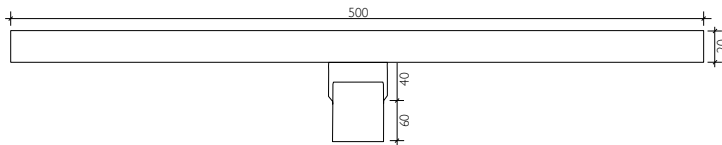

AQD-IX3-700-T-SS

700 x 35 x 120 mm