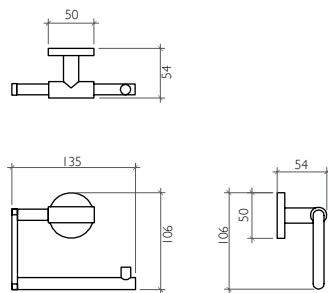

- Hand Shower
Dia. 24 x 197 mm
- Slide Rail
115 x 55 x 704 mm
- Hose
1500 mm

Discover the Product on page 7

technical data

AQM-IX3-410-SS

Stainless Steel Concealed
Shower Mixer

Discover the Product on page 7

Discover the Product on page 9

AQA-IX3-101-SS

Counter Recessed Liquid Soap Dispenser
500 ml
Dia. 63 x 333 mm

Discover the Product on page 9

BDA-IX3-522-A-SS

Stainless Steel Toilet Roll Holder
with Cover
135 x 54 x 128 mm

Discover the Product on page 9

BDA-IX3-512-A-SS

Stainless Steel Toilet Roll Holder
without Cover
135 x 54 x 106 mm

Discover the Product on page 9

BDA-IX3-502-A-SS

Stainless Steel Spare Toilet Roll Holder
50 x 69 x 162 mm