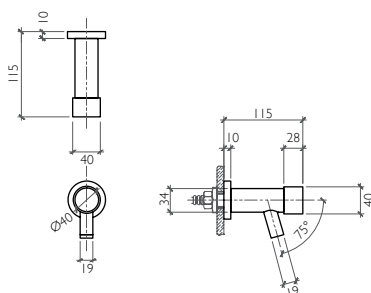

AQM-IX3-307-SS

Stainless Steel Wall Mounted
Self-Closing Basin Mixer
3s Runtime
Delivers 0.42L @ 4 Bar Operating Pressure
without Waste

Discover the Product on page 3