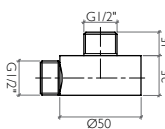

AQP-IX3-604-SS

Stainless Steel Wall Outlet
1/2"

Discover the Product on page 7