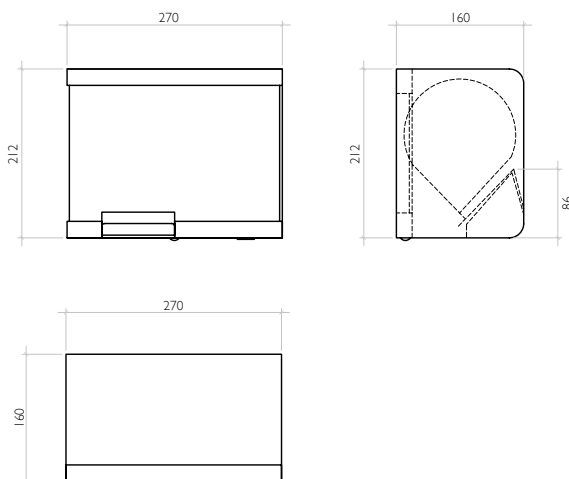

AQA-IX3-737-SS

Stainless Steel Wall Mounted Touch Free Electronic Warm Air Hand Dryer with Infrared Sensor
Mains Operated
Stainless Steel Grade 304
Thickness 1.0 mm
1800 Watts
220-240V; 50-60 Hz
IPX1 Rating
270 x 160 x 212 mm

[Stainless Steel Grade 304 Complies to EU Directive EN 10088-2
IEC EN 600335-1 ; IEC EN 600335-2-23]

Discover the Product on page 17