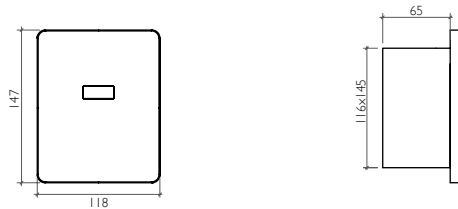

AQP-IX3-851-SS

Stainless Steel Urinal Flush Plate
with Infrared Sensor
118 x 65 x 147 mm

Discover the Product on page 13