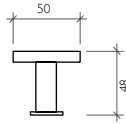

BDA-IX3-412-A-SS

Stainless Steel Single Robe Hook
50 x 48 x 50 mm

Discover the Product on page 9