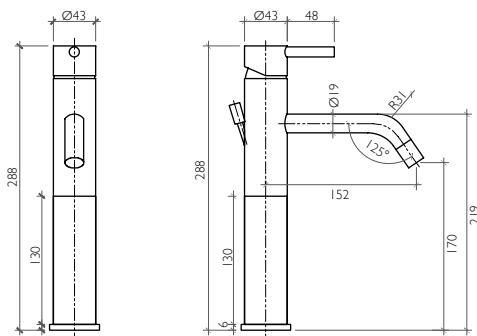

AQE-IX3-301-SS

Wall Shower Arm
346 mm Length

BDD-MLI-3 | 2033-A-NB

Round Slimline Shower Head
Dia. 200 mm

BDD-MLI-1 | 5020-A-NB

Round Slimline Shower Head
Dia. 300 mm

BDD-MLI-1 | 5030-A-NB

Wall Mounted Spout
Spout Length 455 mm

Discover the Product on page 3

technical data

AQM-IX3-301-SS

Stainless Steel Mono Basin Mixer
with Push Type Waste
with 3/8" Flexible Tubes

Discover the Product on page 3

AQM-IX3-302-SS

Stainless Steel Mono Tall Basin Mixer
with Pop-up Waste
with 1/2" Flexible Tubes
288 mm High