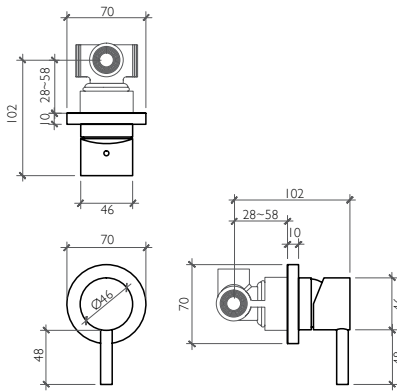

Discover the Product on page 5

technical data

BDD-MLI-1 | 5030-A-NB

Stainless Steel Round Slimline
Shower Head
with 1/2" Connection
Stainless Steel Grade 304
Dia. 300 mm

Discover the Product on page 5

BDD-MLI-3 | 2033-A-NB

Wall Shower Arm
with 1/2" Connection
346 mm Length
Brass with Brushed Nickel Finished

Discover the Product on page 5

AQM-IX3-513-SS

Multi-Function Shower Column

Consisting :

- Roughing In Set
- Shower Panel
- Shower Head
- Complete Mixer
- 3 Way Diverter
- 2 Bodysprays
- Hand Shower and Holder
- Brushed Stainless Steel Finish

technical data

Discover the Product on page 5

Discover more at www.aquazone-uk.com

Hand Shower

Slide Rail

AQM-IX3-K515-SS

Stainless Steel Shower Kit

Consists of:

- Hand Shower
Dia. 24 x 197 mm
- Slide Rail
115 x 55 x 704 mm
- Hose
1500 mm

Discover the Product on page 7

technical data

AQM-IX3-410-SS

Stainless Steel Concealed
Shower Mixer

Discover the Product on page 7