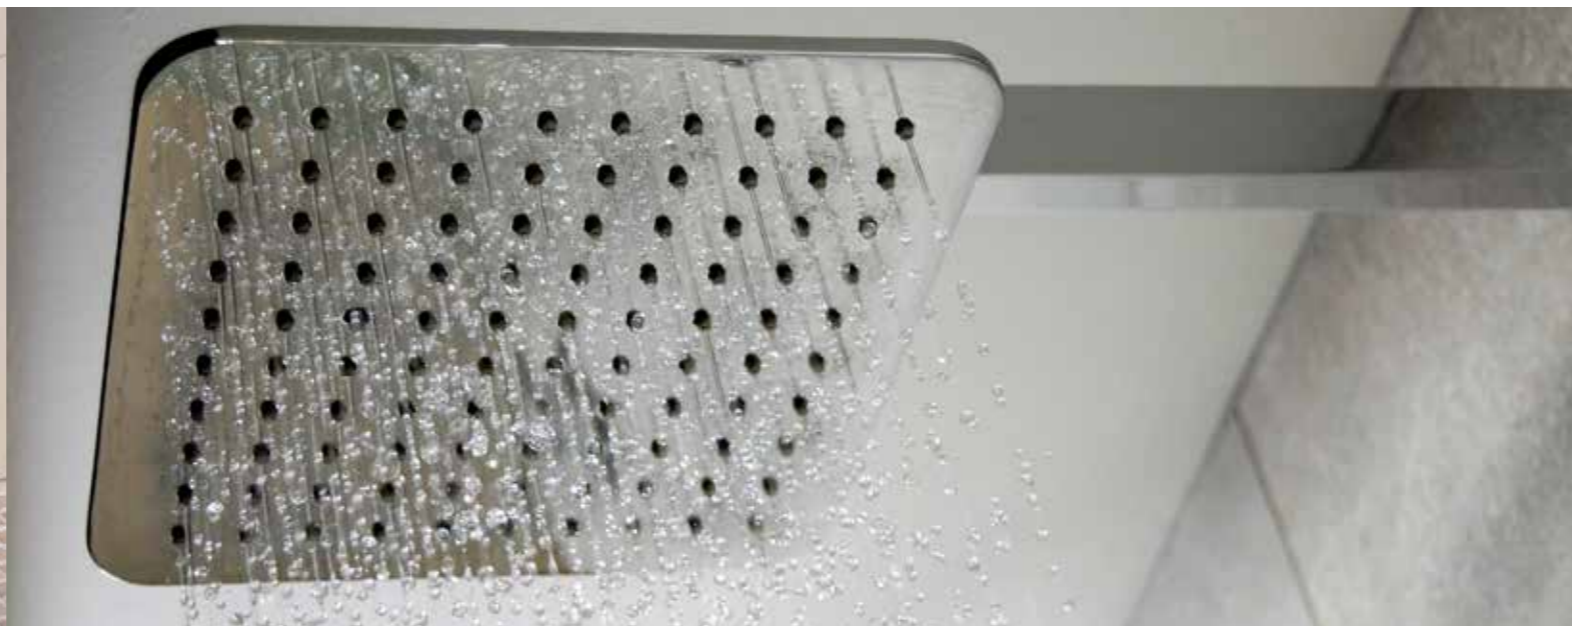

Freestanding Toilet Brush
100 x 100 x 390 mm
Chrome
BDA-STR-714-CP

BAGNODESIGN
LONDON

STRATOS

Glass Tumbler
80 x 80 x 100 mm
Frosted
BDA-STR-700-CP

Glass Soap Dish
160 x 80 x 30 mm
Frosted
BDA-STR-701-CP

Glass Liquid Soap Dispenser
385 ml
80 x 90 x 130 mm
Frosted
BDA-STR-732-CP

Wall Mounted Single Holder
80 x 80 x 30 mm
Chrome
BDA-STR-700A-CP

Wall Mounted Double Holder
160 x 80 x 30 mm
Chrome
BDA-STR-700B-CP

Wall Mounted Triple Holder
240 x 80 x 30 mm
Chrome
BDA-STR-700D-CP

Wall Mounted Double Holder
with Shelf Space
240 x 80 x 30 mm
Chrome
BDA-STR-700C-CP

Towel Ring
240 x 80 x 30 mm
Chrome
BDA-STR-705-CP

Towel Rail
600 x 80 x 30 mm
Chrome
BDA-STR-703-CP

Concealed Shower Mixer
Chrome
BDM-STR-410-CP

Concealed Shower Mixer
with Diverter
Chrome
BDM-STR-411-CP

Concealed Adjustable Body Spray
with 1/2" Connection
with Built-In Counter Box
135 x 135 x 89.5 mm
Chrome
BDD-STR-560-CP

Square Shower Head
with 1/2" Connection
200 x 200 x 6 mm
Chrome
BDD-STR-510-CP

Floor Mounted Bath Shower Mixer
with Hand Shower
971 mm High (Floor to Spout)
Chrome
BDM-STR-461-CP