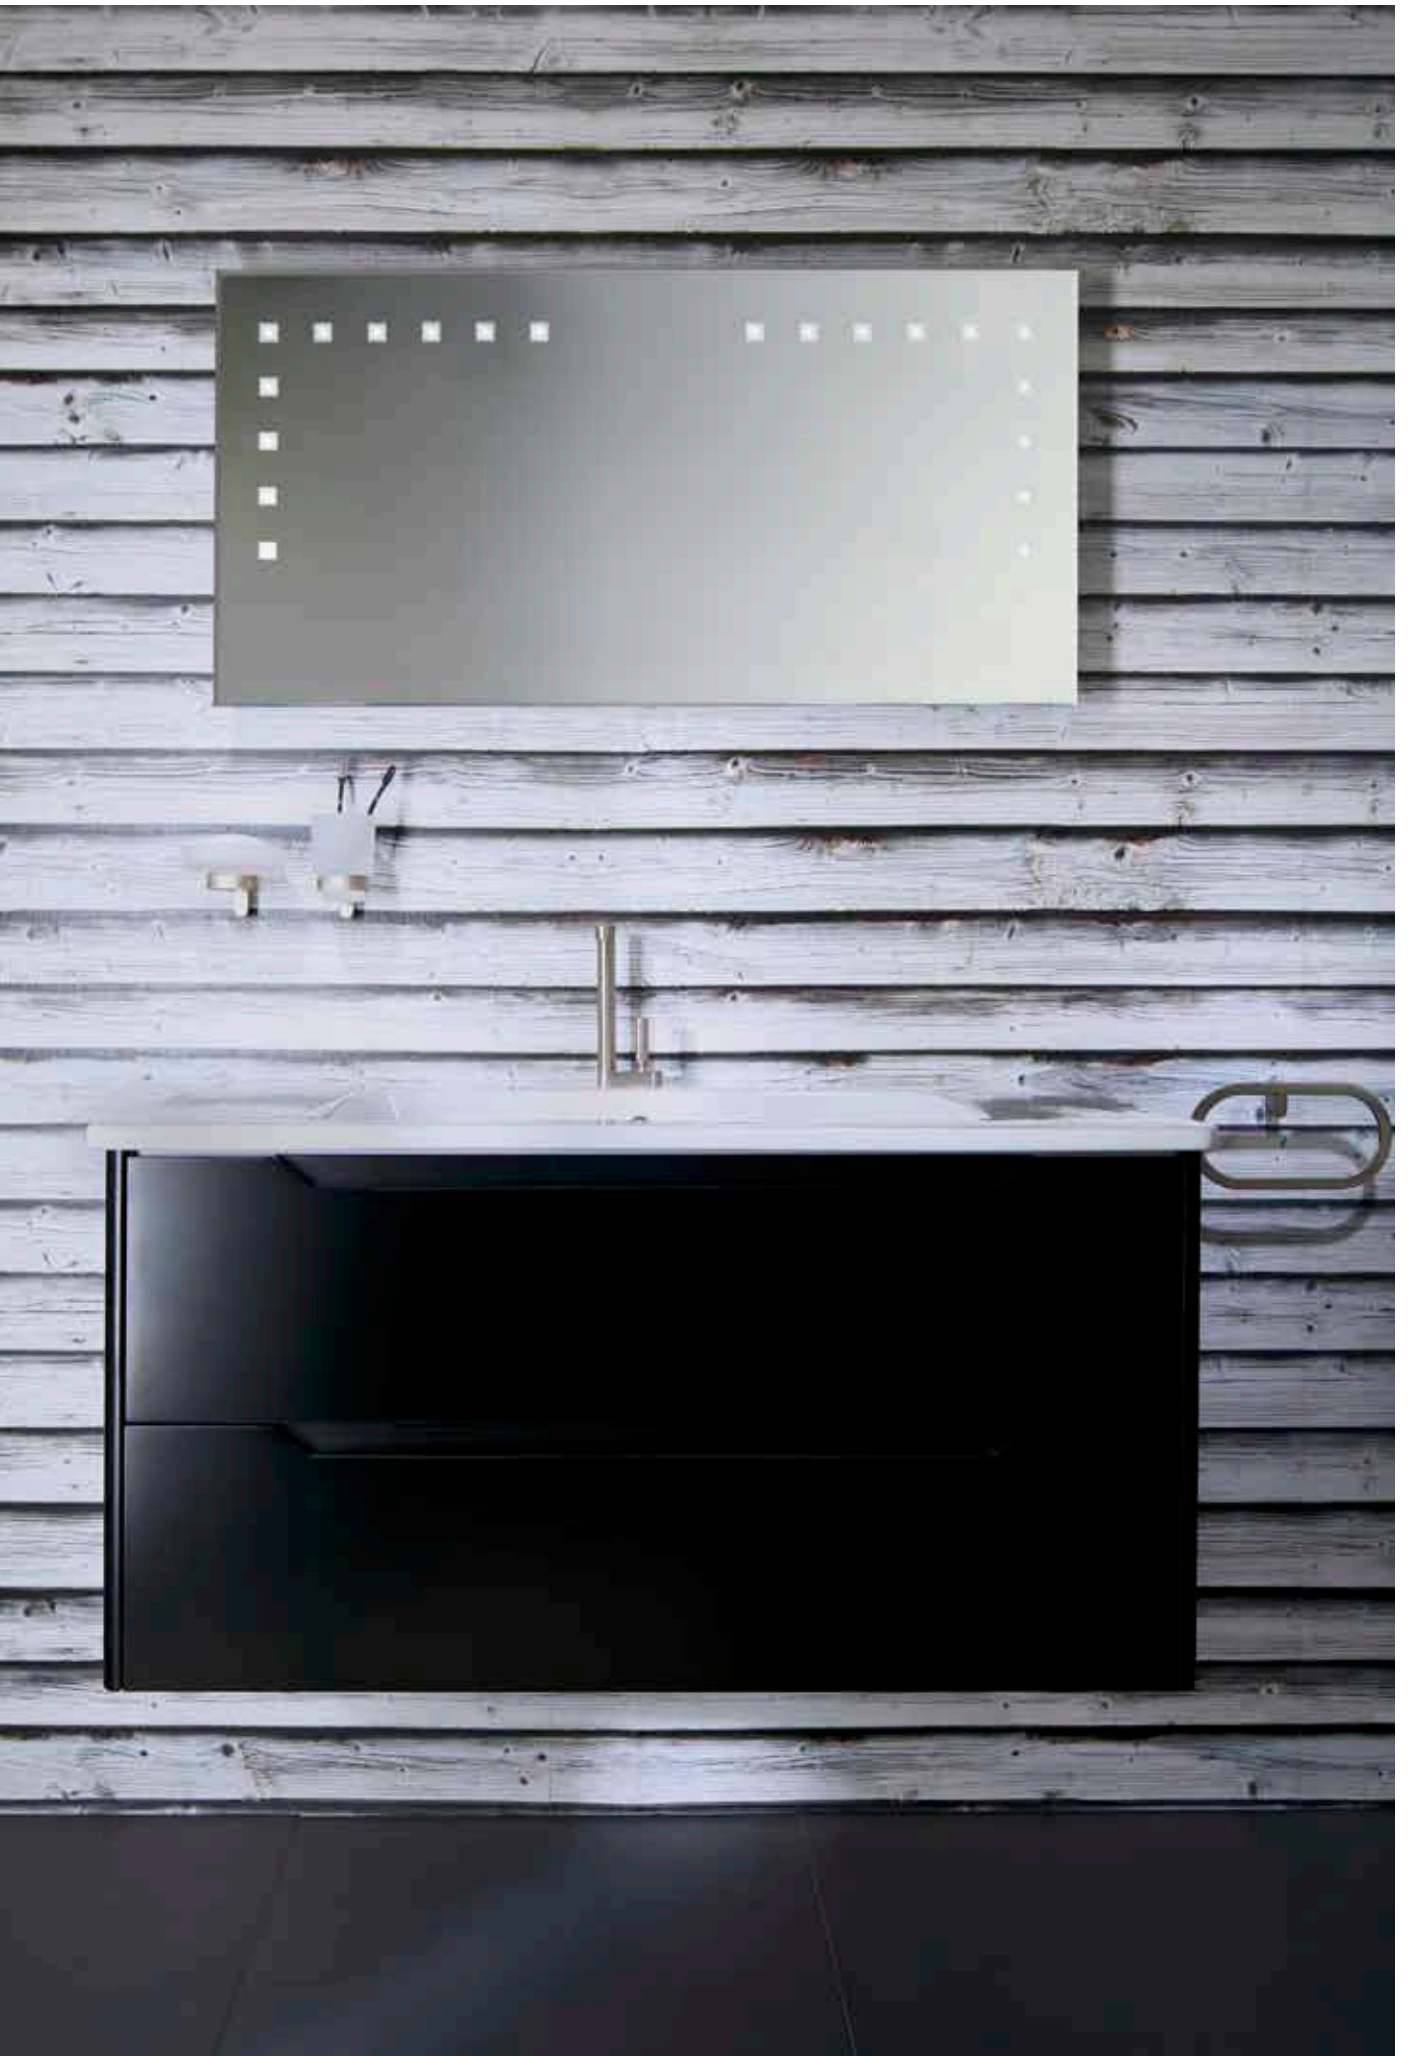

INDEX

Basins and Furniture	9-13
Sanitaryware	14
Bath	15
Mixers	17-19
Showering	20-21
Mirror & Accessories	22-23

URBAN by BAGNODESIGN

URBAN by BAGNODESIGN

Wall Hung/Built-In Wash Basin
One Tap Hole
(Semi-Punched for 3 Tap Holes)
with Overflow