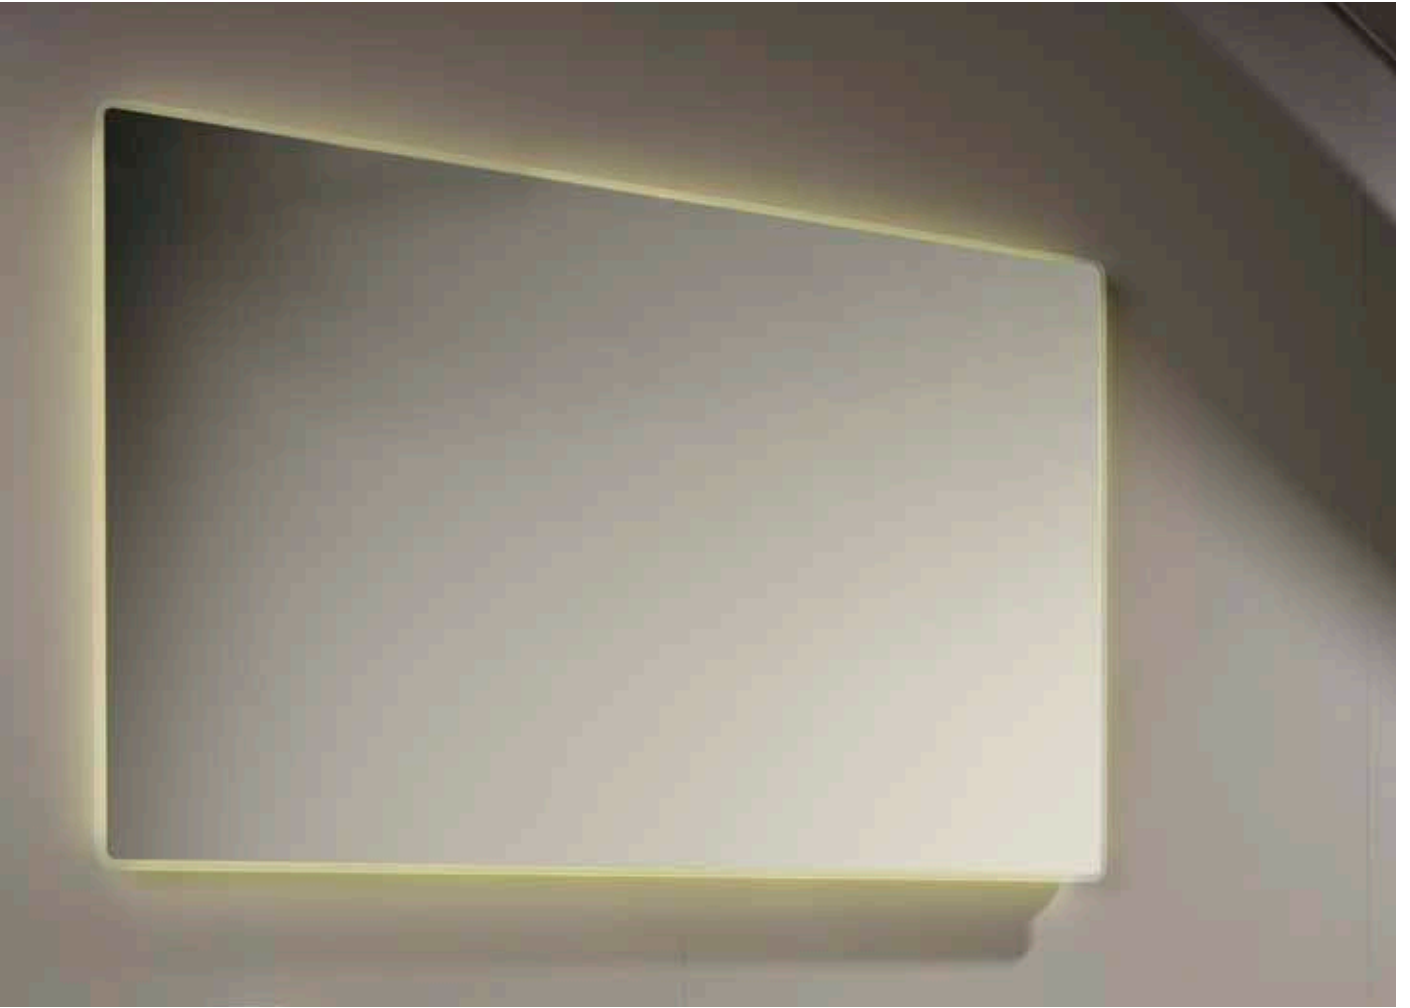

Orientable Body Spray
50 x 50 mm
Article No. BDD-URB-142050-A-

Shower Outlet
1/2" x 1/2"
Article No. BDP-SMO-OUT12-A-

FINISHES:

(CP) Chrome

(NB) Brushed Nickel

URBAN by BAGNODESIGN

Mirror with Matt Glass Border
with Integrated LED Light
Mains Operated, 220-240V